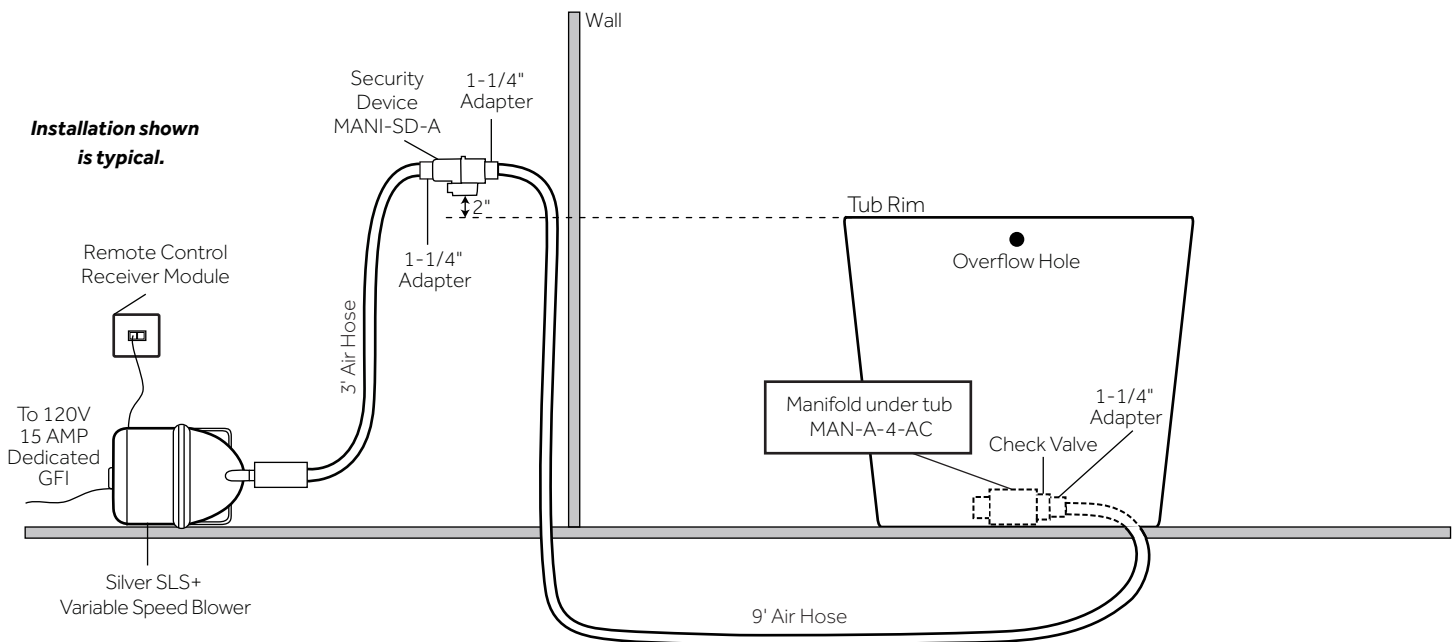

## INSTALLATION

Install blower behind a wall (with an access panel) or in a closet. Blower can also be installed under floor. Ensure the security device, MANI-SD-A, is at least:

- 2" Above the tub rim

Security device and hose can be mounted in wall

## INSIDE OF BATH

- (12) MAXI AIR JETS WITH 24 OPENINGS

ELBOWS FOR AIR JETS

TEES FOR AIR JETS