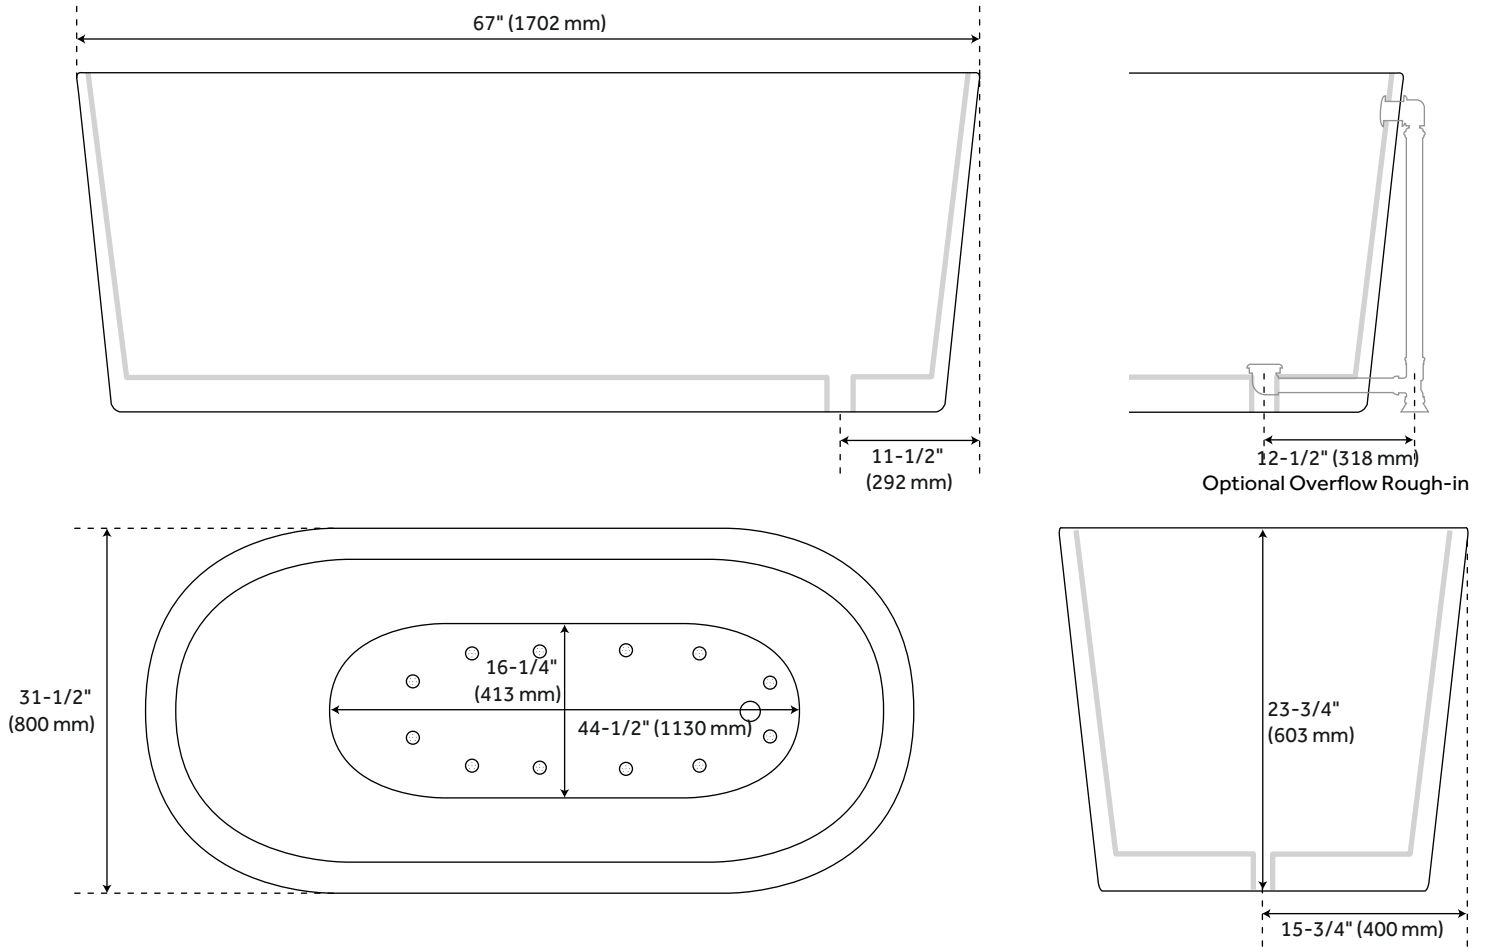

### FEATURES

- Length: 67"
- Width: 31-1/2"
- Height: 23-3/4"
- Tub Interior Length: 44-1/2"
- Tub Interior Width: 16-1/4"
- Water Depth To Rim: 19"
- Water Depth To Overflow: 15"
- Water Capacity (Gallons): 59
- Tub Weight Uncrated (Lbs): 130
- Tub Weight Crated (Lbs): 240

## INSIDE OF BATH

- (12) MAXI AIR JETS WITH 24 OPENINGS

ELBOWS FOR AIR JETS

TEES FOR AIR JETS