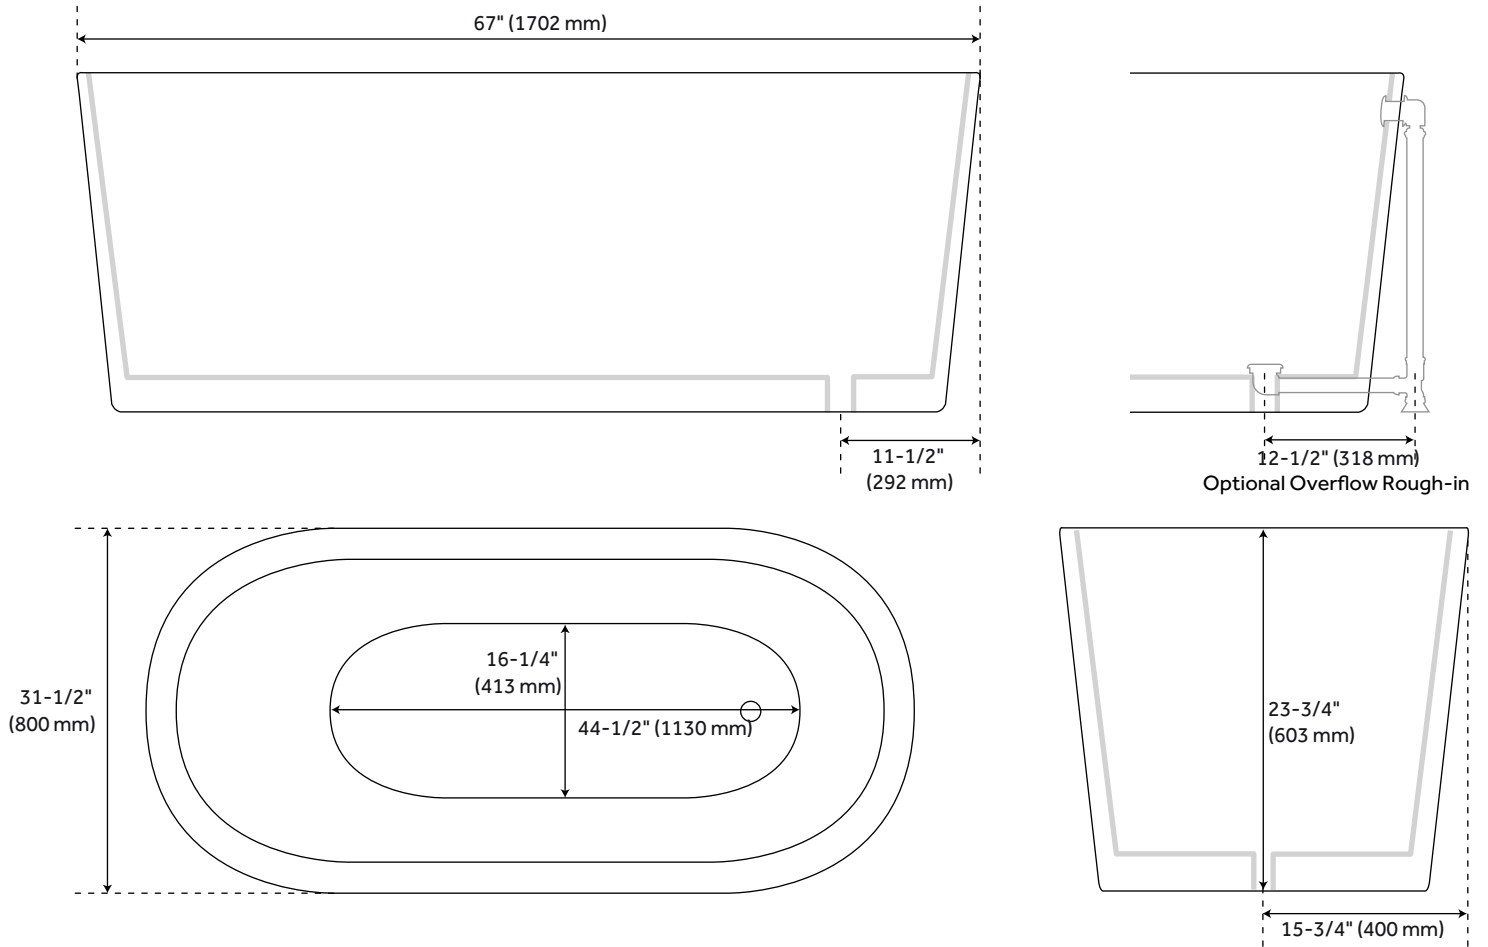

### FEATURES

- Formed of two 3.8mm acrylic sheets, the air between acting as thermal insulator.
- Overflow option includes a Standard overflow which remains open to allow water into the drain.
- Insulation option: increases heat retention and prevents condensation due to water and air temperature fluctuations.
- Design: Modern
- Product Finish: White
- Overflow Hole: Optional
- Shape: Oval
- Material: Acrylic
- Exterior Treatment: Smooth
- Interior Treatment: Smooth
- Tap Deck: No
- Drain Included: Optional
- Drain Placement: End
- Faucet Included: No
- Faucet Drillings: No Drillings
- Built-in Adjusters: Yes

### CONTENTS

67" TUB .....	PAGE 2
AIR TUB .....	PAGE 3
67" AIR TUB .....	PAGE 4

REVISED 06/23/2021

### FEATURES

- Length: 67"
- Width: 31-1/2"
- Height: 23-3/4"
- Tub Interior Length: 44-1/2"
- Tub Interior Width: 16-1/4"
- Water Depth To Rim: 19"
- Water Depth To Overflow: 15"
- Water Capacity (Gallons): 59
- Tub Weight Uncrated (Lbs): 130
- Tub Weight Crated (Lbs): 240