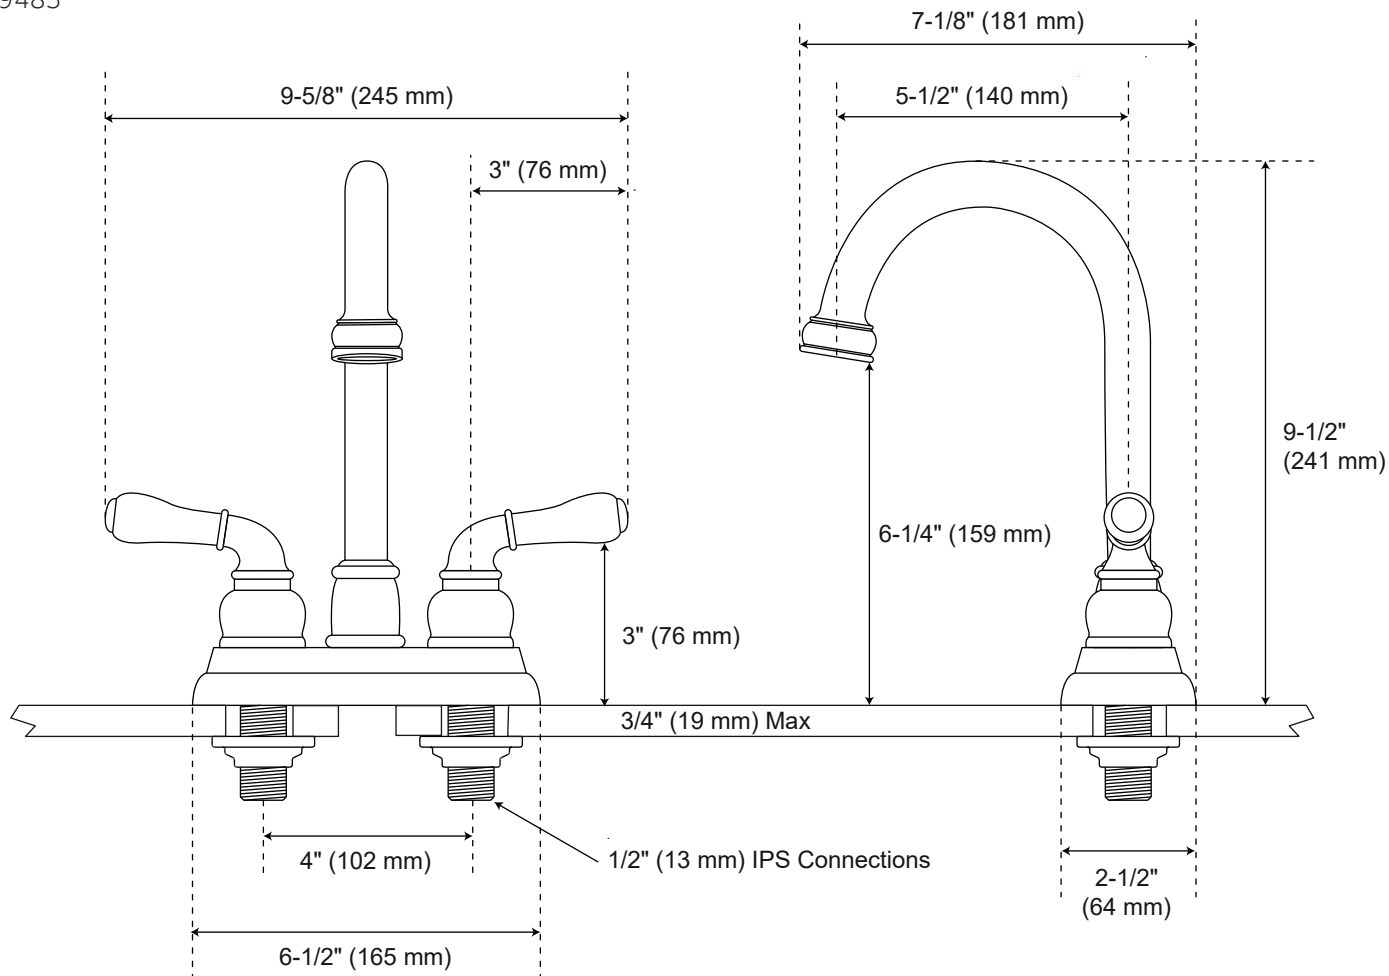

BRANNIGAN

CENTERSET GOOSENECK BATHROOM FAUCET

SKU: 929483

FEATURES

- Max. Countertop Thickness: 3/4"
- Faucet Centers: 4"
- Handle Type: Lever
- Length: 9-5/8"
- Width: 7-1/8"
- Height: 9-1/2"
- Height To Spout: 6-1/4"
- Spout Reach: 5-1/2"
- Swivel Spout: Yes
- Base Plate Length: 6-1/2"
- Base Plate Width: 2-1/2"
- Handle Length: 3"
- Height to Bottom of Handle: 3"
- Ceramic Disc Cartridges: Yes
- Hot and Cold Indicators: No
- IPS: 1/2"
- Drain Included: Yes
- Overflow Hole: Yes
- Drain Size: 1-1/2"