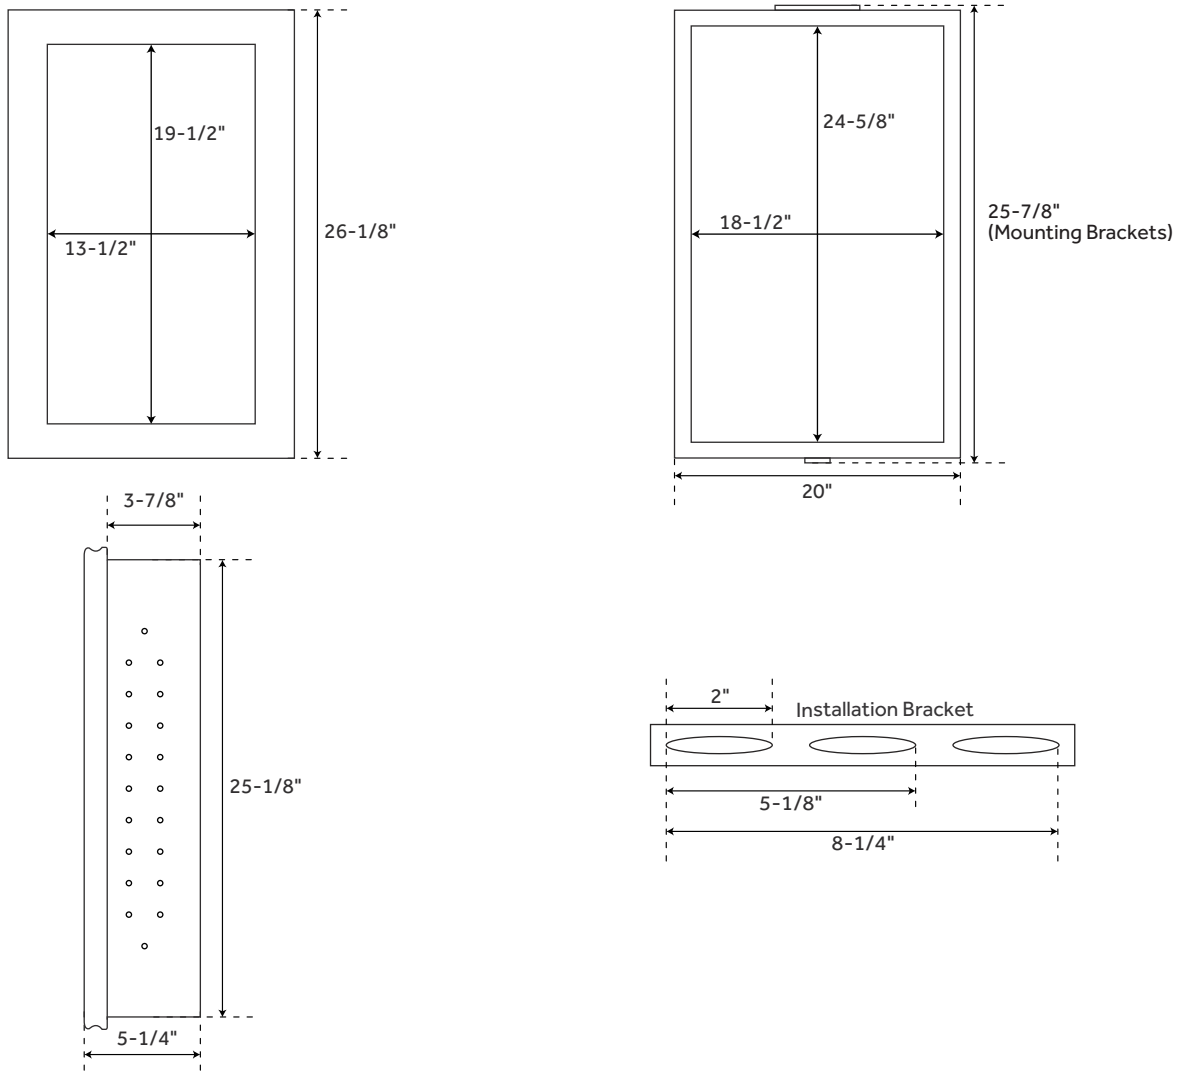

20" BERNSTEIN

SURFACE MOUNT DECO ALUMINUM MEDICINE CABINET

SKU: 929317

FEATURES

Features: Double-sided Mirror, Framed, Mirrored
Material: Aluminum
Mirror Shape: Rectangle
Number of Doors: 1
Width: 20"
Height: 26-1/8"
Depth: 5-1/4"
Mounting Hardware Included: Yes
Assembly Required: Yes
Mirror Only Width: 13-1/2"
Mirror Only Height: 19-1/2"
Number of Shelves: 3
Adjustable Shelves: Yes
Can be recess mounted, hardware included
Recess mount requires rough opening of:
19" W x 3-7/8" D x 25-1/8" H
Can be mounted for left or right door opening