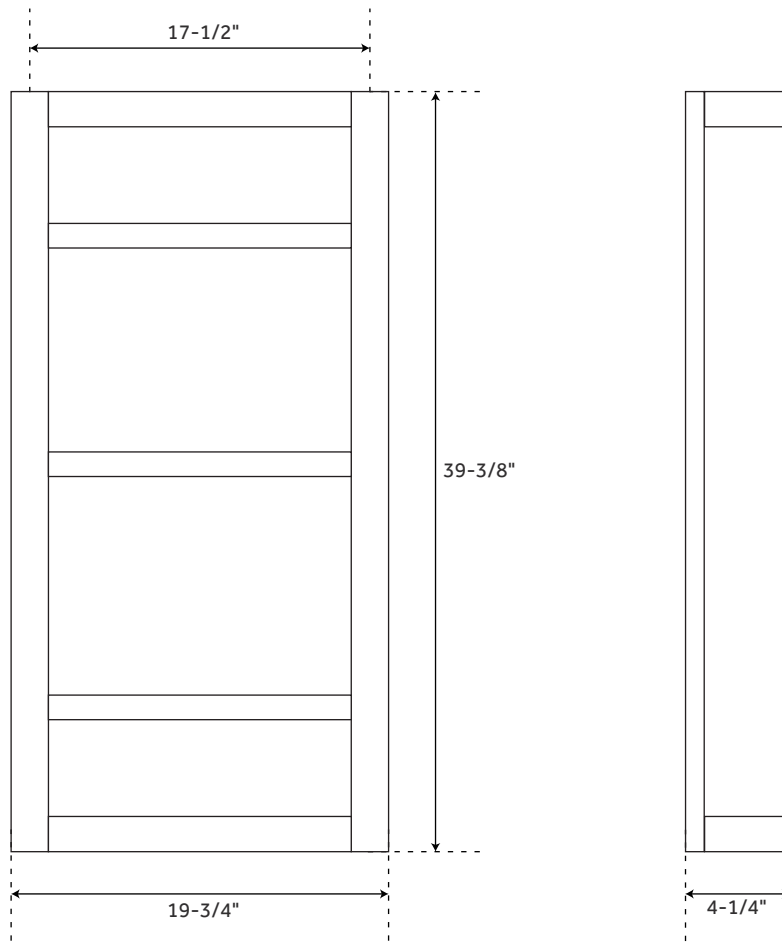

WULAN

TEAK HANGING TOWEL RACK

SKU: 929173

FEATURES

Installation Type: Wall Mount
Design: Transitional
Material: Teak
Width: 19-3/4"
Height: 39-3/8"
Depth: 4-1/4"
Mounting Hardware Included: No
Assembly Required: No
Number of Rails: 3
Centers: 17-1/2"

SIGNATURE HARDWARE LIFETIME WARRANTY

See website for warranty information

All measurements are approximate. Measurements may vary +/- 1/2".

REVISED 12/18/2018