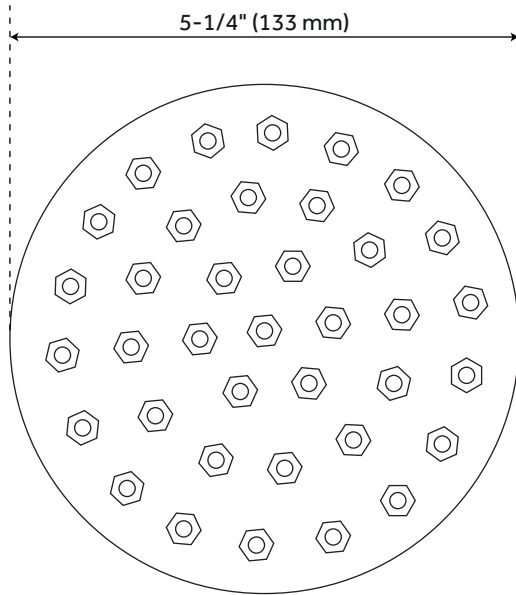

## RAINFALL NOZZLE SHOWER HEAD

SKU: 929138

### FEATURES

Material: Brass  
Shape: Round  
Installation Type: Wall Mount  
Features: Shower Head Only  
Assembly Required: No  
Shower Head Height: 4"  
Shower Head Diameter: 5-1/4"  
Shower Head Spray: Rainfall  
Shower Arm Included: No  
Shower Head IPS: 1/2"  
Shower Head Swivel: Yes  
Water Supplies Included: No