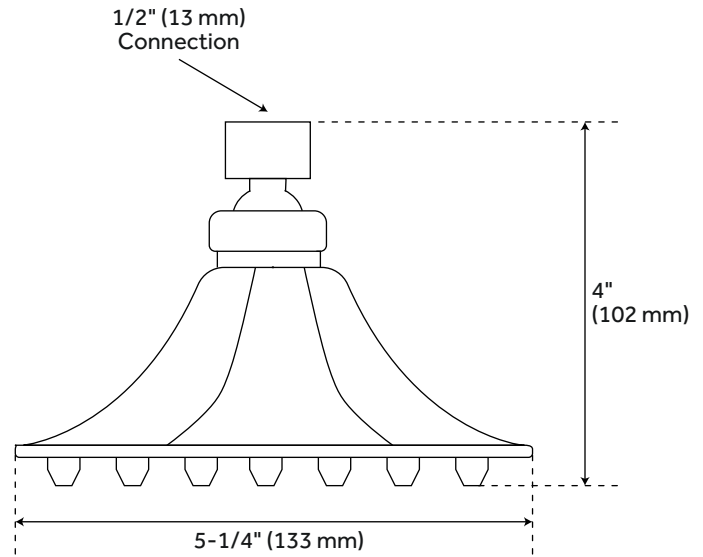

## RAINFALL NOZZLE SHOWER HEAD

SKU: 929138

### FEATURES

Material: Brass  
Shape: Round  
Installation Type: Wall Mount  
Features: Shower Head Only  
Assembly Required: No  
Shower Head Height: 4"  
Shower Head Diameter: 5-1/4"  
Shower Head Spray: Rainfall  
Shower Arm Included: No  
Shower Head IPS: 1/2"  
Shower Head Swivel: Yes  
Water Supplies Included: No