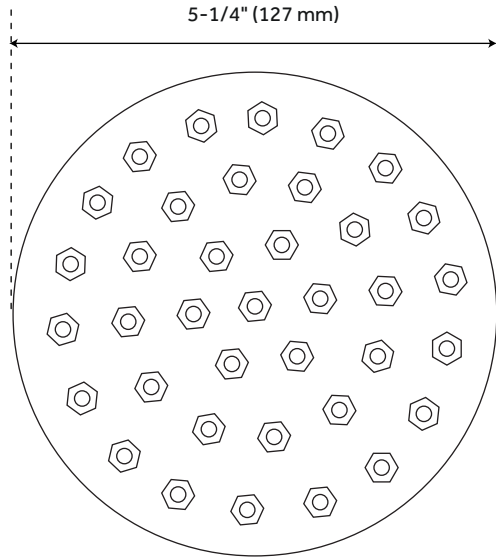

CAMBRIDGE

RAINFALL NOZZLE SHOWER HEAD

SKU: 929131

FEATURES

- Material: Brass
- Shape: Round
- Installation Type: Wall Mount
- Features: Shower Head Only
- Assembly Required: No
- Shower Head Diameter: 5-1/4"
- Shower Head Spray: Rainfall
- Shower Arm Included: No
- Shower Head IPS: 1/2"
- Shower Head Swivel: Yes
- Water Supplies Included: No