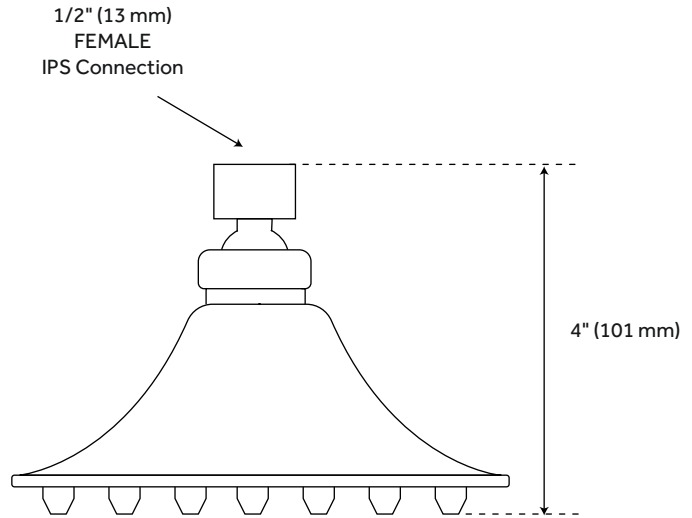

CAMBRIDGE

RAINFALL NOZZLE SHOWER HEAD

SKU: 929131

FEATURES

- Material: Brass
- Shape: Round
- Installation Type: Wall Mount
- Features: Shower Head Only
- Assembly Required: No
- Shower Head Diameter: 5-1/4"
- Shower Head Spray: Rainfall
- Shower Arm Included: No
- Shower Head IPS: 1/2"
- Shower Head Swivel: Yes
- Water Supplies Included: No