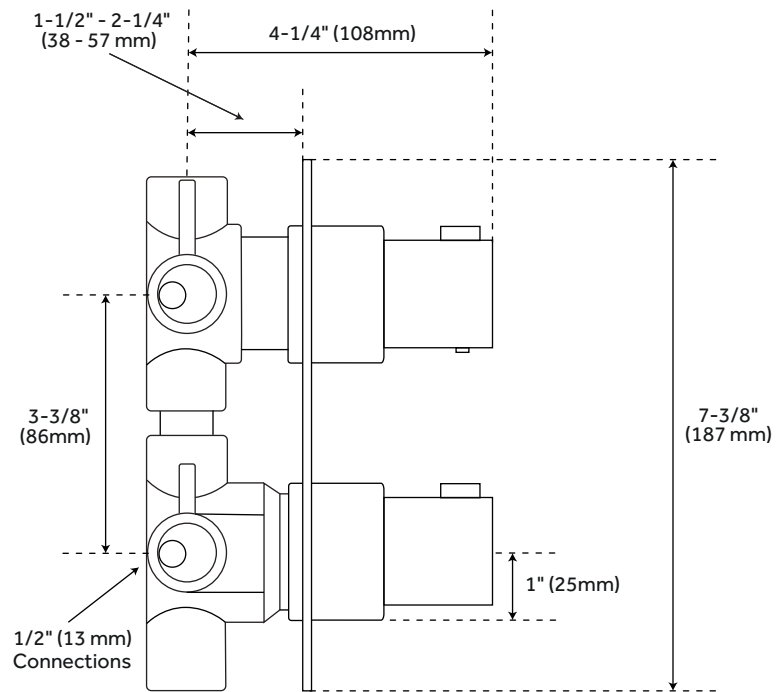

PAGOSA

SHOWER VALVE

SKU: 928216