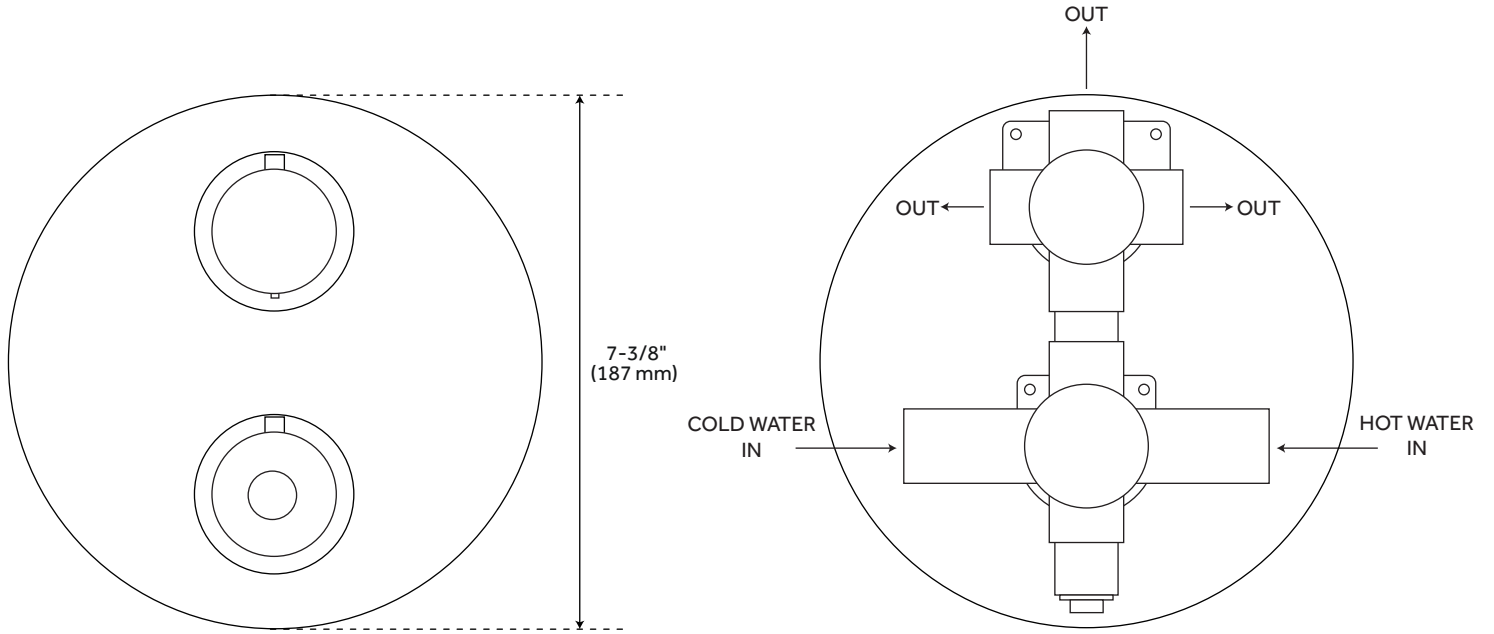

PAGOSA

SHOWER VALVE

SKU: 928216