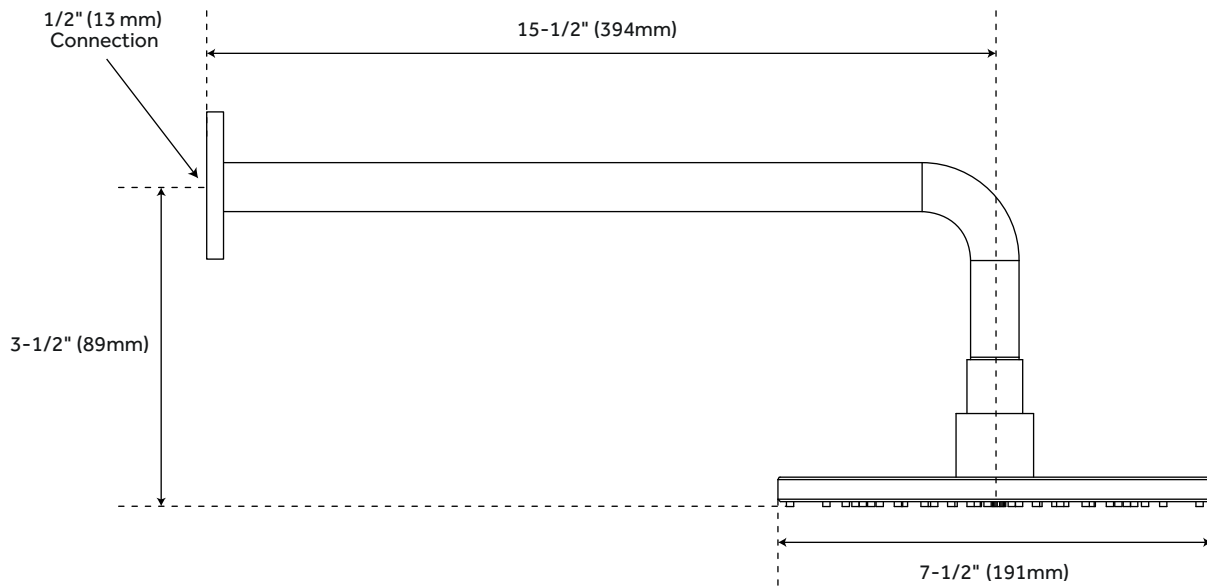

PAGOSA

WALL-MOUNT RAINFALL SHOWER HEAD

SKU: 928216