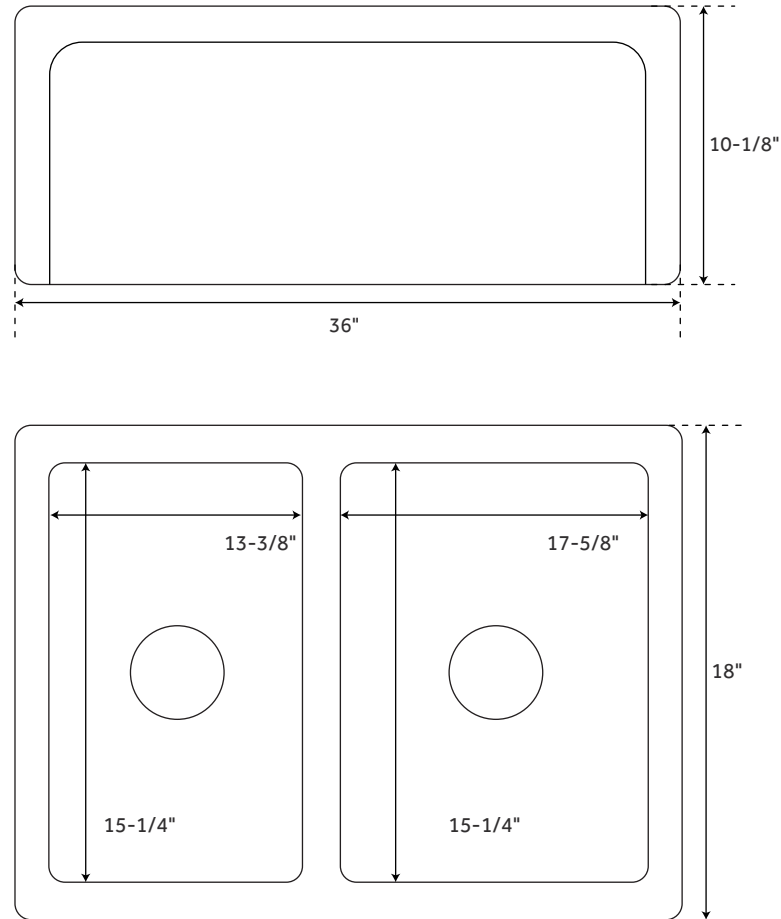

36" RISINGER

60/40 OFFSET BOWL FIRECLAY FARMHOUSE SINK - SMOOTH APRON

SKU: 928040, 932477, 932478

FEATURES

Material: Fireclay
Basin Split: 60/40
Apron Design: Smooth
Faucet Centers: No Faucet Hole
Number of Basins: 2
Length: 36"
Width: 18"
Height: 10-1/8"
Large Bowl Length: 17-5/8"
Large Bowl Width: 15-1/4"
Small Bowl Length: 13-3/8"
Small Bowl Width: 15-1/4"
Water Depth to Rim: 7-1/2"
Apron Front Rim Thickness: 1-3/8"
Side and Back Rim Thickness: 1-3/8"
Drain Size: 3-1/2"
Reversible Mounting: Yes
Interior Treatment: Smooth