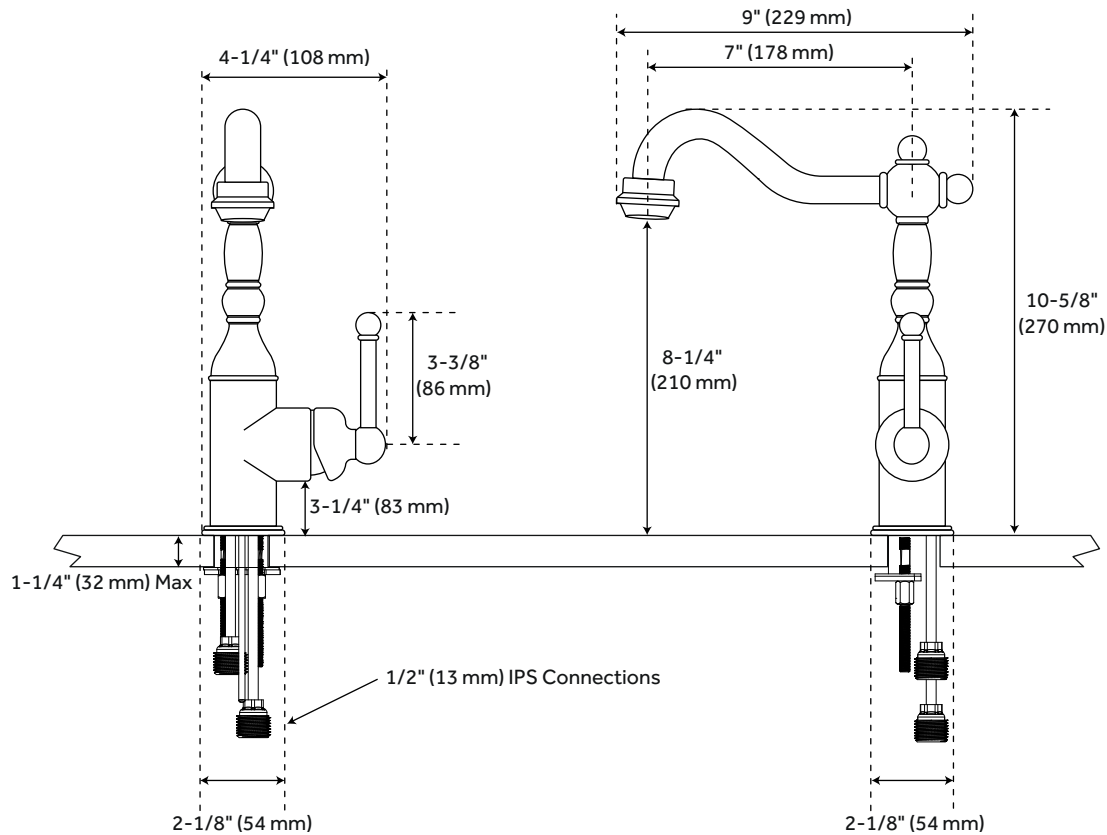

SIDONIE

SINGLE-HOLE BATHROOM FAUCET

SKU: 927807

FEATURES

Max. Countertop Thickness: 1-1/4"
Length: 4-1/4"
Width: 9"
Height: 10-5/8"
Height To Spout: 8-1/4"
Spout Reach: 7"
Base Plate Length: 2-1/8"
Base Plate Width: 2-1/8"
Base Plate Diameter: 2-1/4"
Handle Length: 3-3/8"
Height to Bottom of Handle: 3-1/4"
IPS: 1/2"
Drain Included: Yes
Overflow Hole: Yes
Drain Size: 1-1/2"
Maximum Flow Rate: 1.2 gpm
(gallons per minute)

CODES/STANDARDS

cUPC
NSF/ANSI 61
ASME A112.18.1/CSA B125.1
NSF/ANSI 372

SIGNATURE HARDWARE LIFETIME WARRANTY

See website for warranty information

All dimensions and specifications are nominal and may vary. Use actual products for accuracy in critical situations.