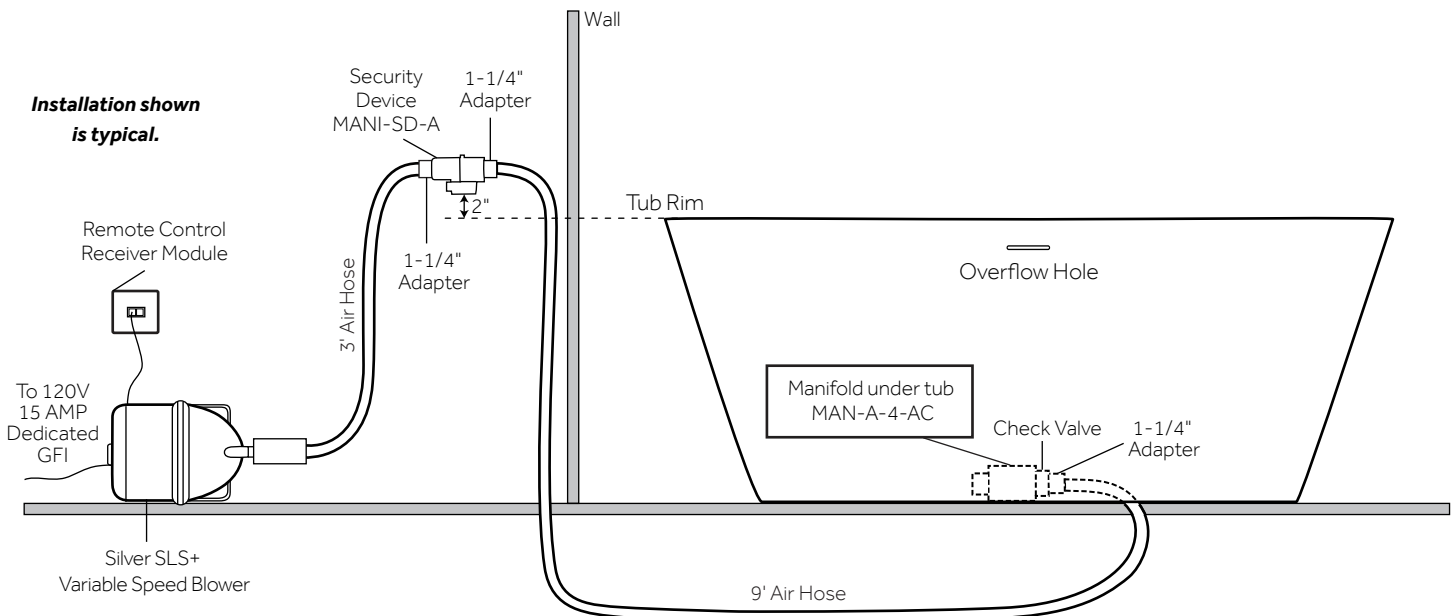

59" EATON ACRYLIC FREESTANDING AIR TUB

SKU: 927761-59-AIR

COMPONENTS LIST

- BM-TWP BALL CHECK VALVE JETS
- MANI-SD-A SECURITY DEVICE
- MAN-A-4-AC MANIFOLD
- SILVER SLS+ VARIABLE SPEED BLOWER

INSTALLATION

Install blower behind a wall (with an access panel) or in a closet. Blower can also be installed under floor. Ensure the security device, MANI-DS-A, is at least:

- 2" Above the tub rim

Security device and hose can be mounted in wall

REMOTE CONTROL

- CG+/RTC-SENSOR-WP
- 12 – 15 YEAR BATTERY LIFE

INSIDE OF BATH

- (12) MAXI AIR JETS WITH 24 OPENINGS

All dimensions and specifications are nominal and may vary. Use actual products for accuracy in critical situations.