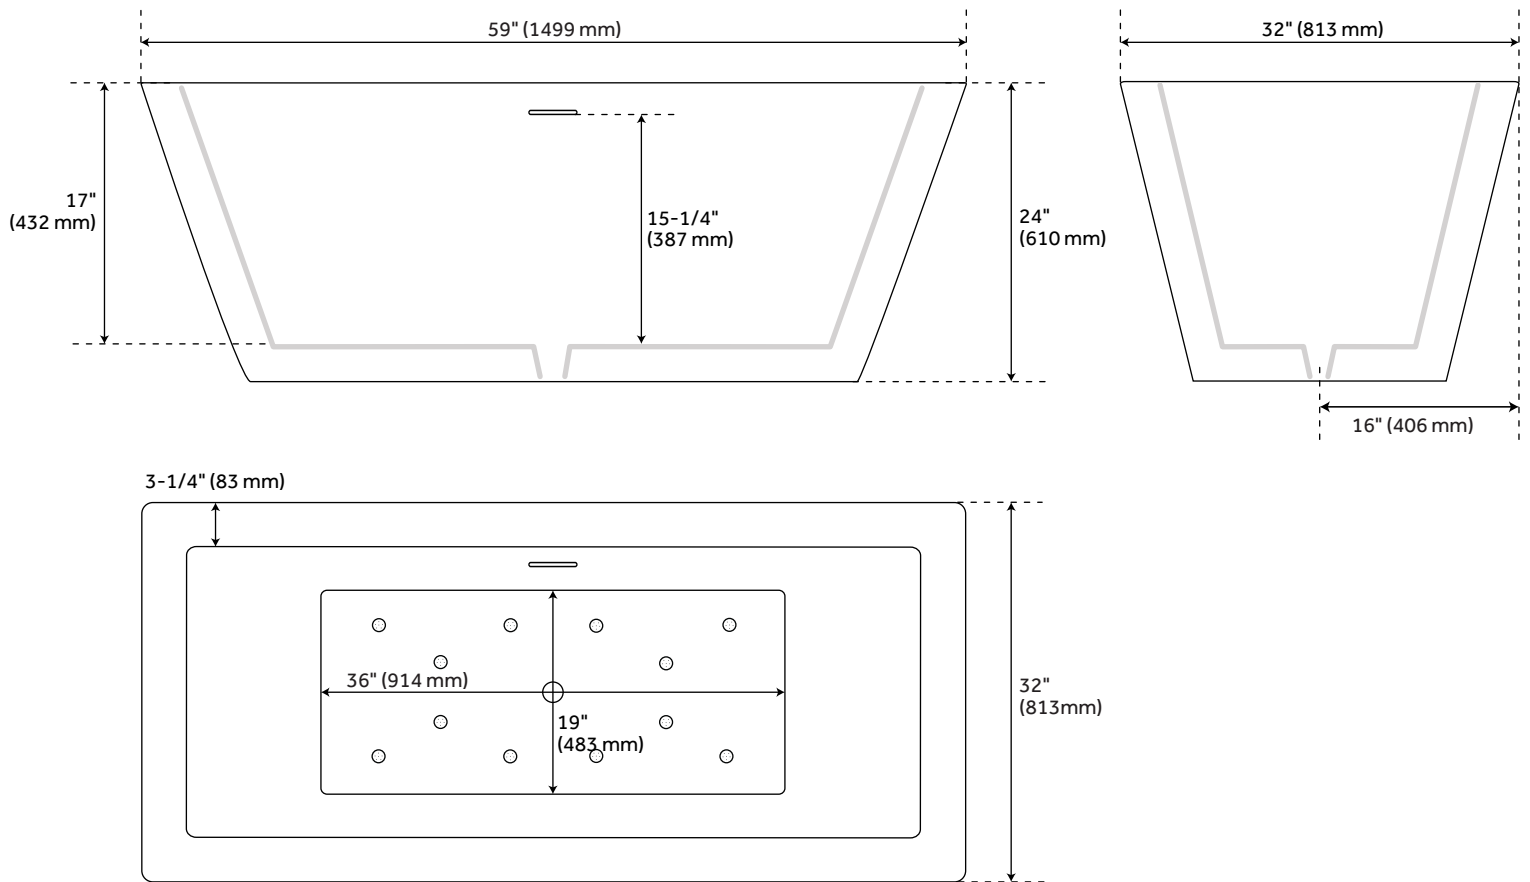

59" EATON ACRYLIC FREESTANDING AIR TUB

SKU: 927761-59-AIR

CODES/STANDARDS

FEATURES

Design: Modern
Product Finish: White
Length: 59"
Width: 32"
Height: 24"
Water Depth To Overflow: 15-1/4"
Exterior Treatment: Smooth
Interior Treatment: Smooth
Drain Included: Yes
Drain Finish: White
Faucet Included: No
Shape: Rectangle
Size: 59"
Remote Included: Yes
Tub Overflow: Yes
Integral Drain & Overflow: Yes
Tub Material: Acrylic
Tub Interior Length: 36"
Tub Interior Width: 19"
Tap Deck: No
Faucet Drillings: No Drillings
Built-In Adjusters: Yes
Tub Weight Uncrated (lbs): 121
Tub Weight Crated (lbs): 276
Number of Jets: 12

Code:
REVISED 4/12/2022

59" EATON ACRYLIC FREESTANDING AIR TUB

SKU: 927761-59-AIR

All dimensions and specifications are nominal and may vary. Use actual products for accuracy in critical situations.

59" EATON ACRYLIC FREESTANDING AIR TUB

- 2" Above the tub rim

Security device and hose can be mounted in wall

REMOTE CONTROL

- CG+/RTC-SENSOR-WP
- 12 – 15 YEAR BATTERY LIFE

INSIDE OF BATH

- (12) MAXI AIR JETS WITH 24 OPENINGS

ELBOWS FOR AIR JETS