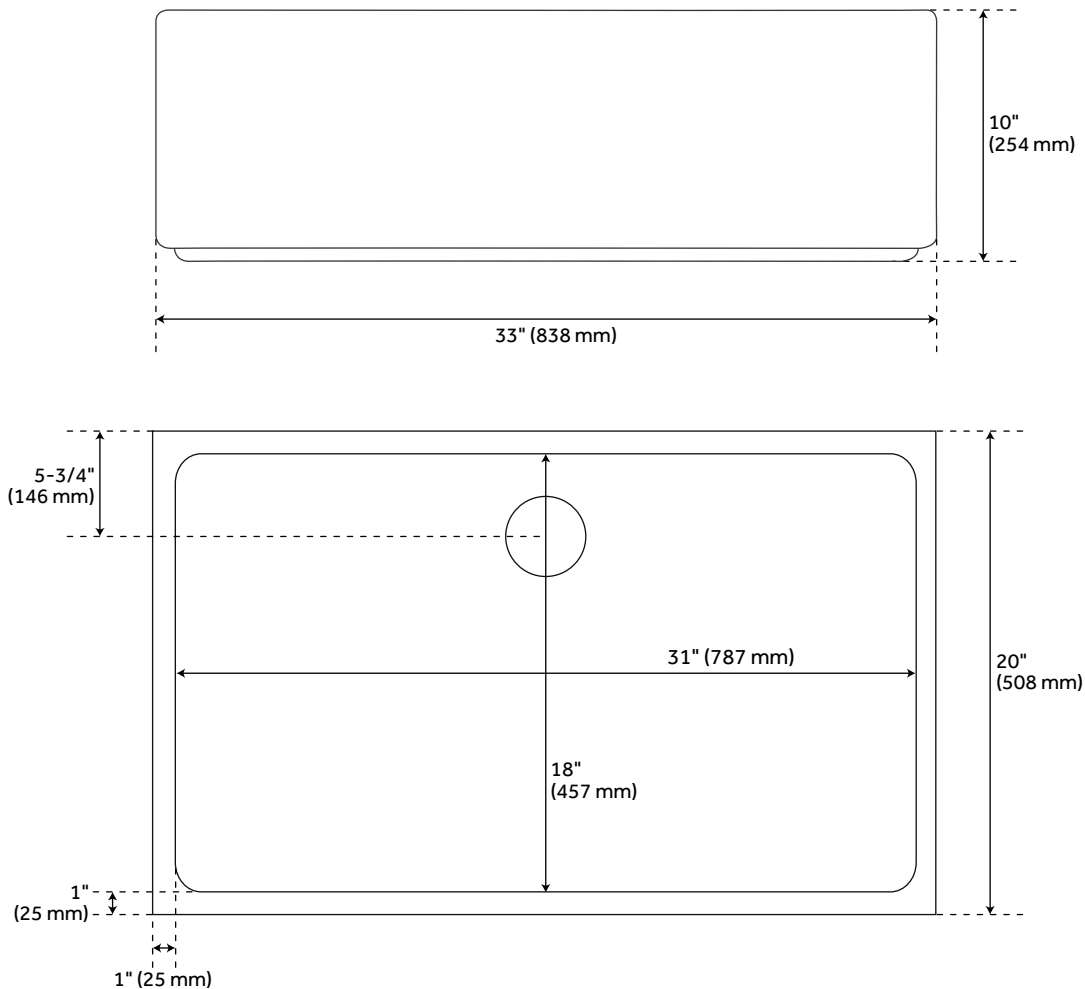

33" ATWOOD

STAINLESS STEEL FARMHOUSE SINK

SKU: 927374

FEATURES

Material: Stainless Steel
Basin Split: Single
Apron Design: Flat
Faucet Centers: No Faucet Hole
Number of Basins: 1
Product Design: Transitional
Product Color: Stainless Steel
Metal Gauge/Thickness: 16 Gauge
Faucet Included: No
Faucet Holes: No Faucet Hole
Drain Included: Optional
Exterior Treatment: Smooth
Interior Treatment: Smooth

CONTENTS

FARMHOUSE SINK PAGE 2

REVISED 10/07/2021

33" ATWOOD

STAINLESS STEEL FARMHOUSE SINK

SKU: 927374

FEATURES

- Length: 33"
- Width: 20"
- Height: 10"
- Basin Length: 31"
- Basin Width: 18"
- Water Depth to Rim: 9-3/4"
- Apron Front Rim Thickness: 1"
- Side and Back Rim Thickness: 1"
- Drain Size: 3-1/2"

CODES/STANDARDS

- cUPC
- ASME A112.19.3/CSA B45.4
- Massachusetts Accepted

PRODUCT IMAGE

All dimensions and specifications are nominal and may vary. Use actual products for accuracy in critical situations.