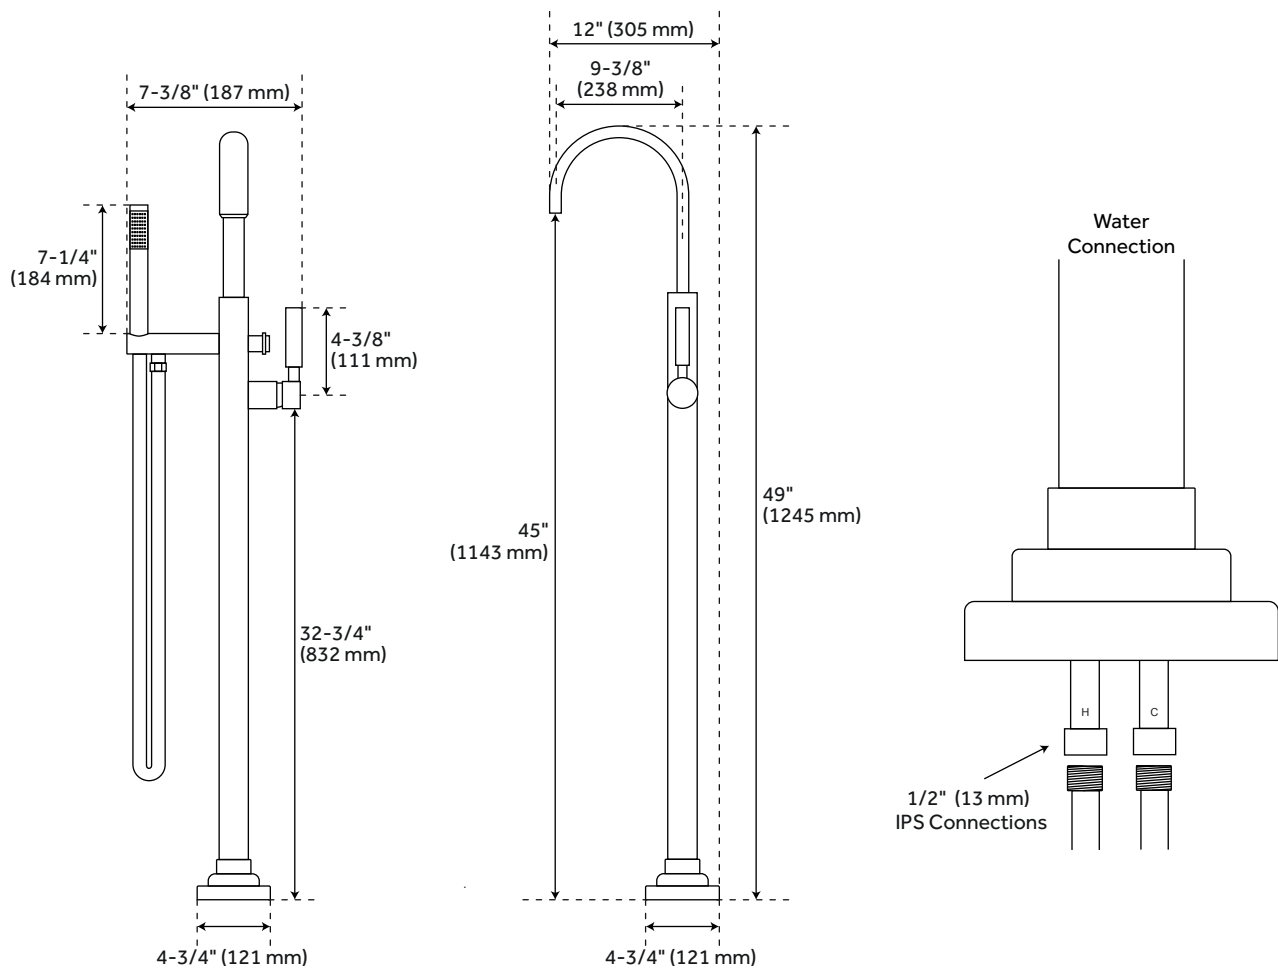

BENKEI

FREESTANDING TUB FAUCET AND HAND SHOWER

SKU: 926972

Underfloor access is required for proper installation.
Installation on a concrete slab will require cutting and concrete removal.

FEATURES

Installation Type: Freestanding
Design: Modern
Faucet Centers: Single-Hole
Handle Type: Lever
Features: Gooseneck, Hand Shower
Material: Brass
Length: 7-3/8"
Width: 12"
Height: 49"
Height To Spout: 45"
Spout Reach: 9-3/8"
Base Plate Length: 4-3/4"
Base Plate Width: 4-3/4"
Hand Shower Hose Length: 58"
Hand Shower Style: Modern