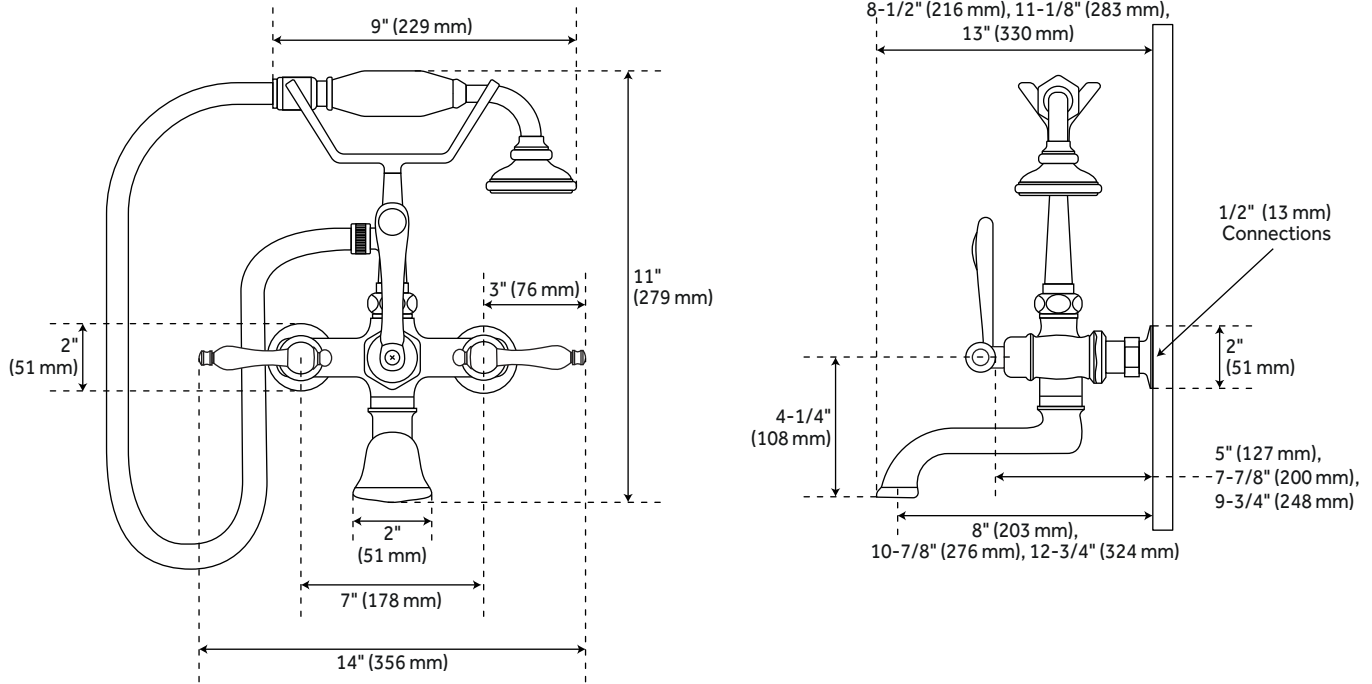

# WALL-MOUNT

## TELEPHONE FAUCET & HAND SHOWER - LEVER HANDLES

SKU: 926866

### FEATURES

Installation Type: Wall Mount  
Faucet Centers: 7"  
Handle Type: Lever  
Features: Hand Shower Included  
Length: 14"  
Height: 11"  
Height To Spout: 4-1/4"  
Spout Width: 2"  
Handle Material: Brass  
Hot and Cold Indicators: Yes  
Drain Included: No  
Base Plate Length: 2"  
Base Plate Width: 2"  
Ceramic Disc Cartridges: Yes  
Water Connection Included: Yes  
Diverter Included: Yes  
Couplers Included: Yes  
Hand Shower Hose Length: 60"