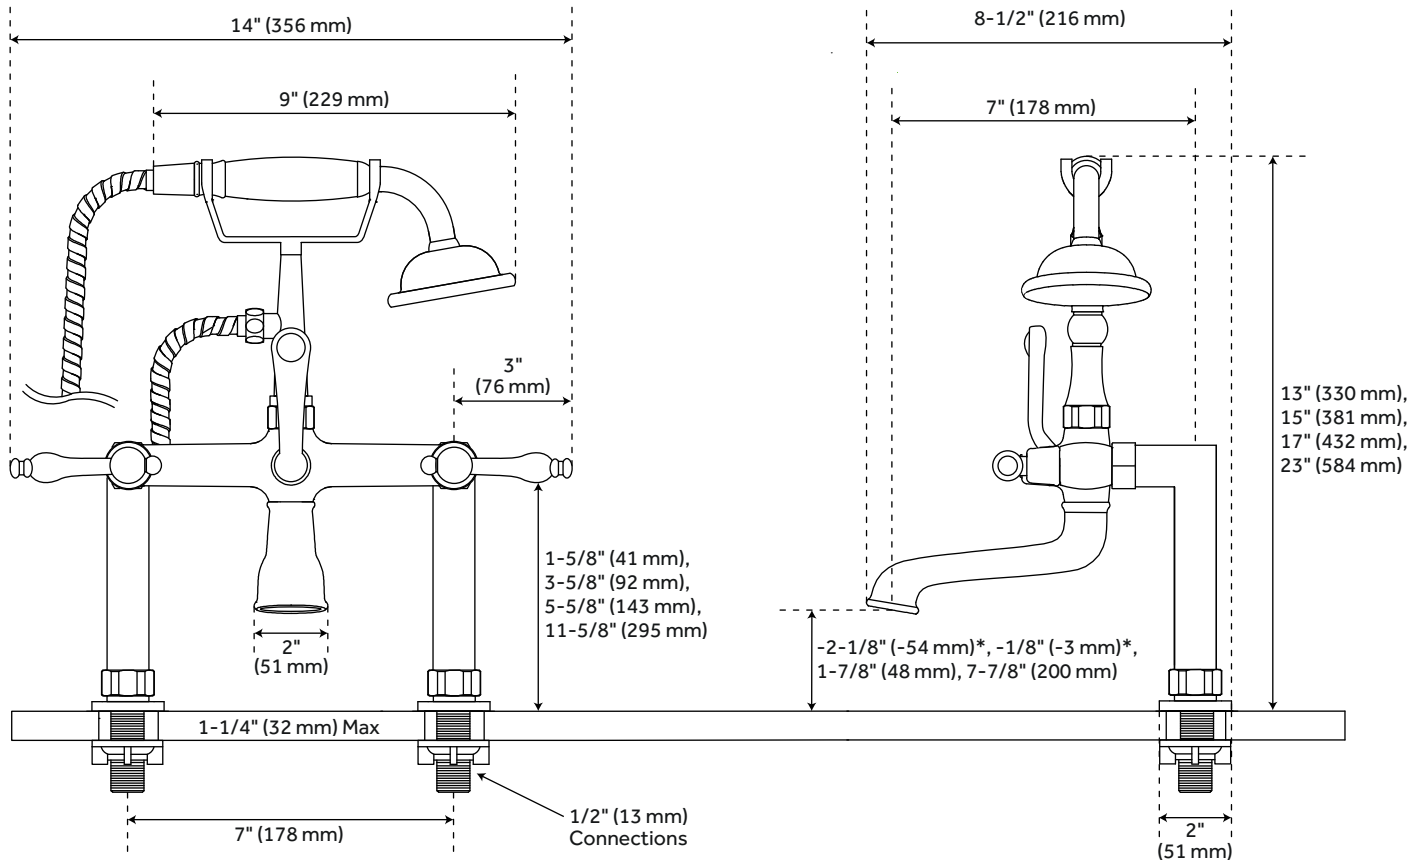

# DECK MOUNT

## TELEPHONE TUB FAUCET WITH LEVER HANDLES AND DECK COUPLERS

SKU: 926864

\*Faucet spout extends below deck when installed with 2" couplers.

### FEATURES

- Installation Type: Deck Mount
- Faucet Centers: 7"
- Handle Type: Lever
- Max. Deck Thickness: 1-1/4"
- Length: 14"
- Width: 8-1/2"
- Spout Reach: 7"
- Spout Width: 2"
- Hot and Cold Indicators: No
- Drain Included: No
- Base Plate Length: 2"
- Base Plate Width: 2"
- Ceramic Disc Cartridges: Yes
- Water Connection Included: Yes
- Diverter Included: Yes
- Couplers Included: Yes
- Hand Shower Hose Length: 60"