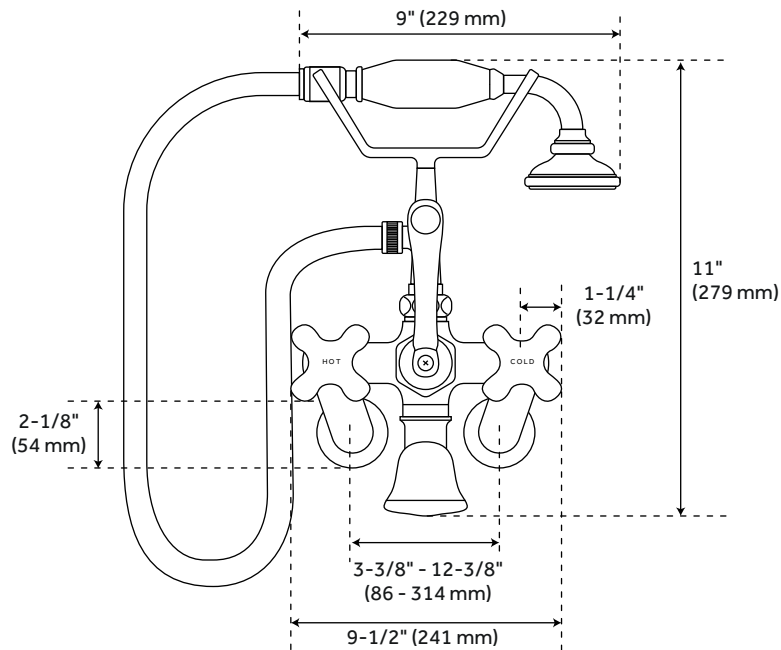

# TUB WALL-MOUNT

TELEPHONE FAUCET & HAND SHOWER | PORCELAIN CROSS HANDLE

SKU: 926859

## FEATURES

Faucet Centers: 3-3/8" - 12-3/8"  
Handle Type: Cross  
Length: 9-1/2"  
Width: 7-7/8"  
Height: 11"  
Height To Spout: 4-1/4"  
Spout Reach: 7-1/4"  
Spout Width: 2"  
Handle Material: Porcelain  
Hot and Cold Indicators: Yes  
Drain Included: No  
Base Plate Diameter: 2-1/8"  
Water Connection Included: Yes  
Diverter Included: Yes  
Shut-off Valves Included: No  
Couplers Included: Yes  
Hand Shower Hose Length: 60"