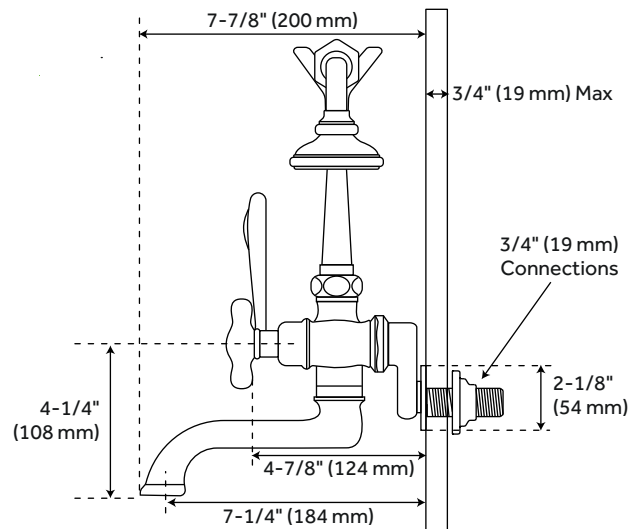

# TUB WALL-MOUNT

TELEPHONE FAUCET & HAND SHOWER | PORCELAIN CROSS HANDLE

SKU: 926859

## FEATURES

Faucet Centers: 3-3/8" - 12-3/8"  
Handle Type: Cross  
Length: 9-1/2"  
Width: 7-7/8"  
Height: 11"  
Height To Spout: 4-1/4"  
Spout Reach: 7-1/4"  
Spout Width: 2"  
Handle Material: Porcelain  
Hot and Cold Indicators: Yes  
Drain Included: No  
Base Plate Diameter: 2-1/8"  
Water Connection Included: Yes  
Diverter Included: Yes  
Shut-off Valves Included: No  
Couplers Included: Yes  
Hand Shower Hose Length: 60"