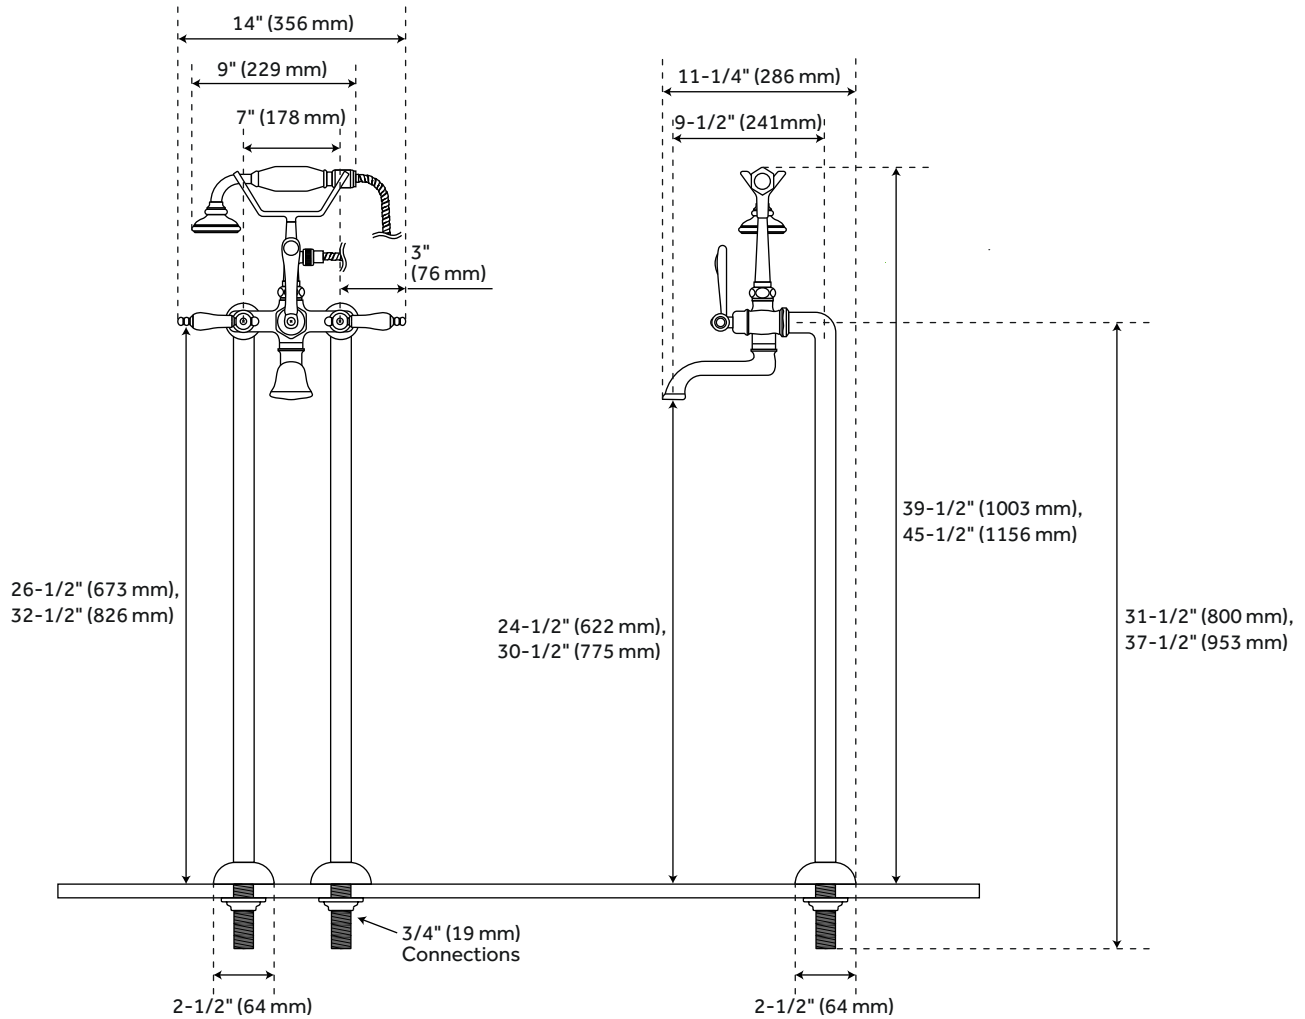

FREESTANDING

TELEPHONE TUB FAUCET & SUPPLIES - LEVER HANDLES

SKU: 926853

Underfloor access is required for proper installation.
Installation on a concrete slab will require cutting and concrete removal.

FEATURES

Installation Type: Freestanding
Design: Traditional
Faucet Centers: 7"
Handle Type: Lever
Features: Hand Shower
Length: 14"
Width: 11-1/4"
Depth: 10-3/4"
Spout Reach: 9-1/2"
Spout Width: 2"
Hot and Cold Indicators: Yes
Base Plate Length: 2-1/2"
Base Plate Width: 2-1/2"
Ceramic Disc Cartridges: Yes
Water Connection Included: Yes
Water Supplies Included: Yes
Diverter Included: Yes
Hand Shower Hose Length: 60"