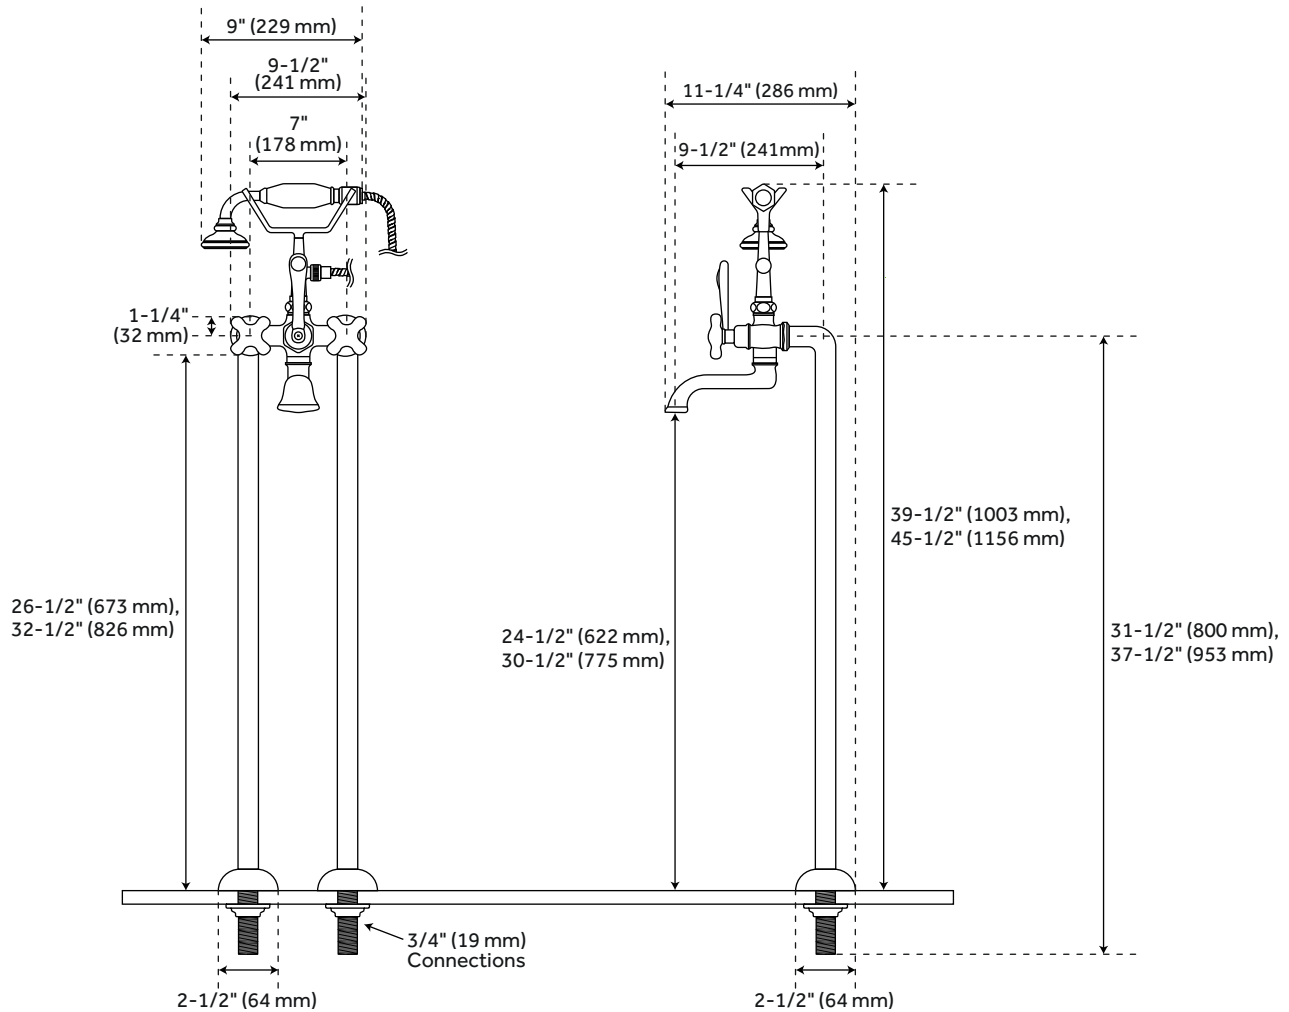

FREESTANDING

TELEPHONE TUB FAUCET & SUPPLIES - PORCELAIN CROSS HANDLES

SKU: 926852

Underfloor access is required for proper installation.
Installation on a concrete slab will require cutting and concrete removal.

FEATURES

Installation Type: Freestanding
Design: Traditional
Faucet Centers: 7"
Handle Type: Cross
Features: Hand Shower Included
Length: 9-1/2"
Width: 11-1/4"
Depth: 10-3/4"
Spout Reach: 9-1/2"
Spout Width: 2"
Hot and Cold Indicators: Yes
Base Plate Length: 2-1/2"
Base Plate Width: 2-1/2"
Ceramic Disc Cartridges: Yes
Water Connection Included: Yes
Water Supplies Included: Yes
Diverter Included: Yes
Hand Shower Hose Length: 60"