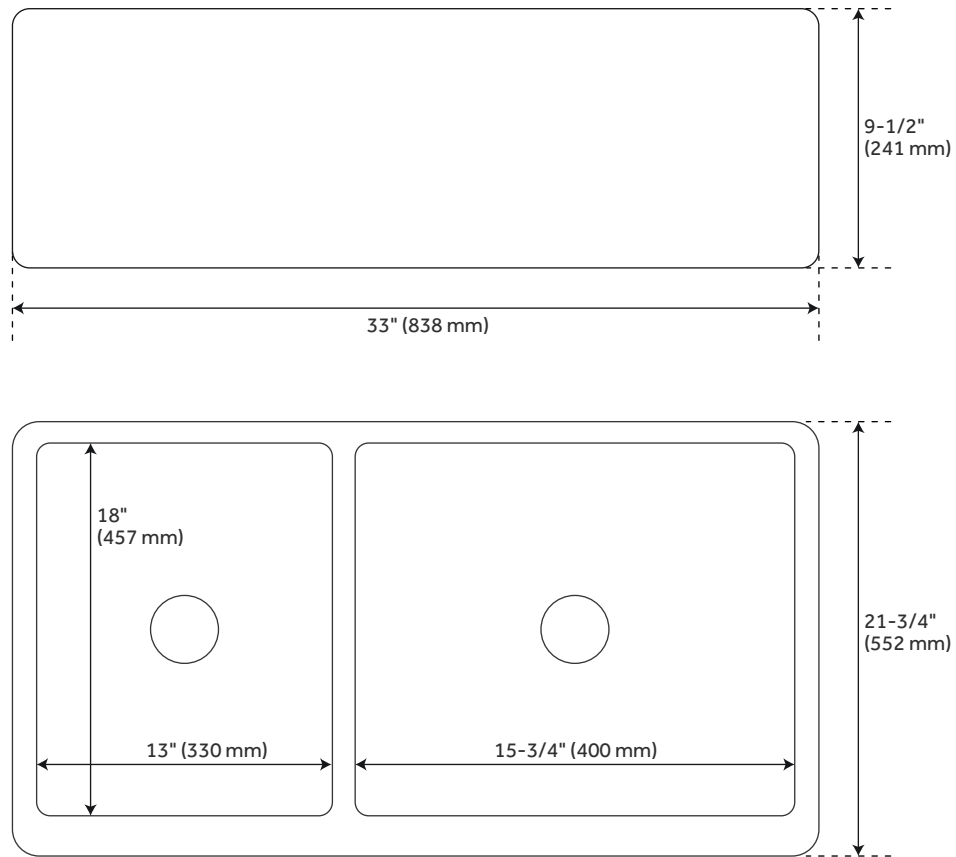

33" ABERDEEN

60/40 OFFSET DOUBLE-BOWL COPPER FARMHOUSE SINK

SKU: 926816

FEATURES

- Material: Copper
- Basin Split: 60/40
- Apron Design: Smooth
- Faucet Centers: No Faucet Hole
- Number of Basins: 2
- Product Color: Antique Copper
- Metal Gauge/Thickness: 16 Gauge
- Faucet Included: No
- Faucet Holes: No Faucet Hole
- Drain Included: Optional
- Exterior Treatment: Smooth
- Interior Treatment: Smooth
- Fits 33" cabinets.
- Hand-Polished Finish
- Rounded Inside Corners for Easy Cleaning
- Angled Bottom Facilitates Water Drainage

CONTENTS

KITCHEN SINK PAGE 2

REVISED 06/11/2020

33" ABERDEEN

60/40 OFFSET DOUBLE-BOWL COPPER FARMHOUSE SINK

SKU: 926816

FEATURES

Length: 33"
Width: 21-3/4"
Height: 9-1/2"
Large Bowl Length: 15-3/4"
Large Bowl Width: 18"
Small Bowl Length: 13"
Small Bowl Width: 18"
Water Depth to Rim: 9"
Apron Front Rim Thickness: 2-1/2"
Side and Back Rim Thickness: 1-1/2"
Drain Size: 3-1/2"

CODES/STANDARDS

UPC
CSA B45.12/IAPMO Z402

PRODUCT IMAGE

All dimensions and specifications are nominal and may vary. Use actual products for accuracy in critical situations.

PAGE 2
Code: 506946