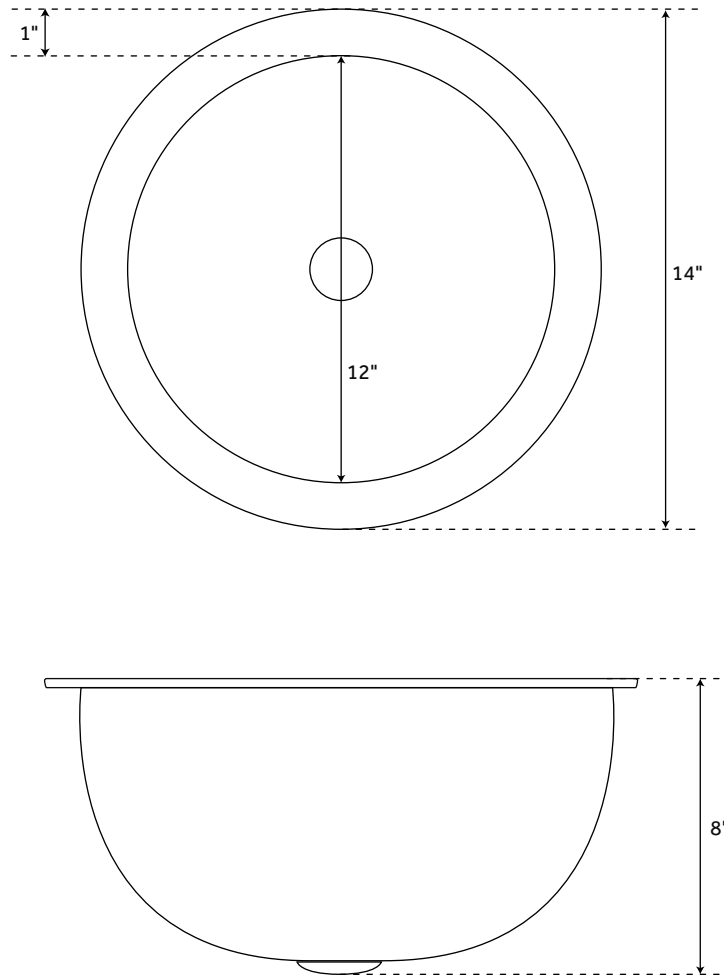

# 14" EXTRA-DEEP

## ROUND NICKEL-PLATED COPPER SINK

SKU: 926798

### FEATURES

Sink Material: Copper  
Sink Installation: Drop-In  
Product Color: Polished Nickel  
Faucet Centers: No Faucet Hole  
Length: 14"  
Width: 14"  
Height: 8"  
Basin Length: 12"  
Basin Width: 12"  
Drain Size: 1-1/2"  
Water Depth: 7-7/8"  
Interior Treatment: Smooth  
Metal Gauge/Thickness: 16 Gauge  
Drain Included: No  
Faucet Included: No  
Sink Material: Copper

### FEATURES

Sink Material: Copper  
Sink Installation: Drop-In  
Product Color: Polished Nickel  
Faucet Centers: No Faucet Hole  
Length: 18"  
Width: 18"  
Height: 8"  
Basin Length: 16"  
Basin Width: 16"  
Drain Size: 1-1/2"  
Water Depth: 7-7/8"  
Interior Treatment: Smooth  
Metal Gauge/Thickness: 16 Gauge  
Drain Included: No  
Faucet Included: No  
Sink Material: Copper