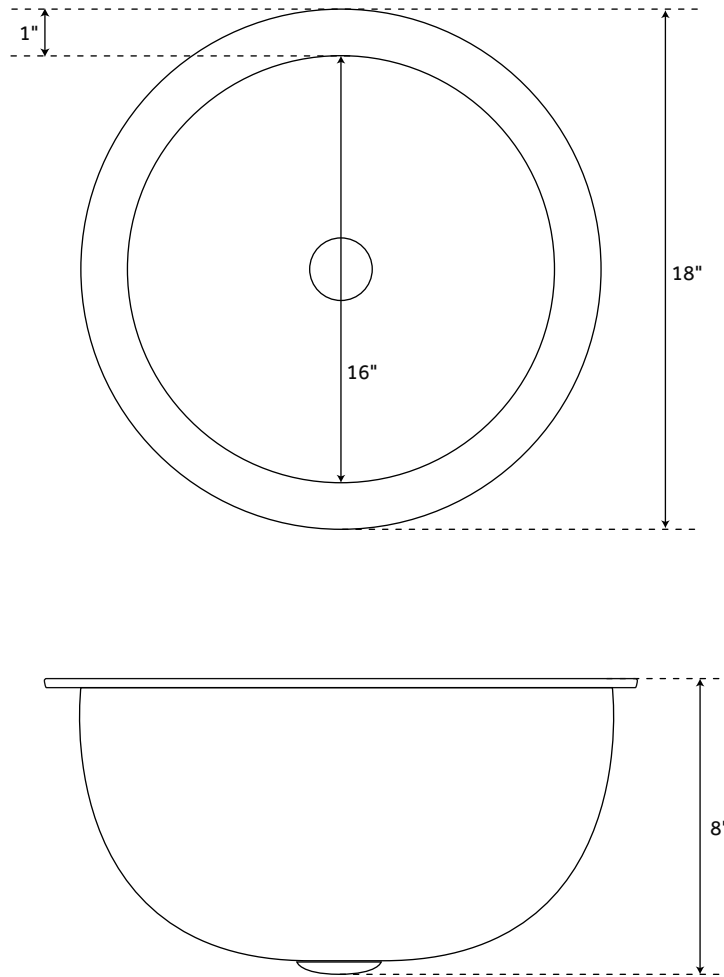

### FEATURES

Sink Material: Copper  
Sink Installation: Drop-In  
Product Color: Polished Nickel  
Faucet Centers: No Faucet Hole  
Length: 14"  
Width: 14"  
Height: 8"  
Basin Length: 12"  
Basin Width: 12"  
Drain Size: 1-1/2"  
Water Depth: 7-7/8"  
Interior Treatment: Smooth  
Metal Gauge/Thickness: 16 Gauge  
Drain Included: No  
Faucet Included: No  
Sink Material: Copper

# 18" EXTRA-DEEP

### FEATURES

Sink Material: Copper  
Sink Installation: Drop-In  
Product Color: Polished Nickel  
Faucet Centers: No Faucet Hole  
Length: 18"  
Width: 18"  
Height: 8"  
Basin Length: 16"  
Basin Width: 16"  
Drain Size: 1-1/2"  
Water Depth: 7-7/8"  
Interior Treatment: Smooth  
Metal Gauge/Thickness: 16 Gauge  
Drain Included: No  
Faucet Included: No  
Sink Material: Copper