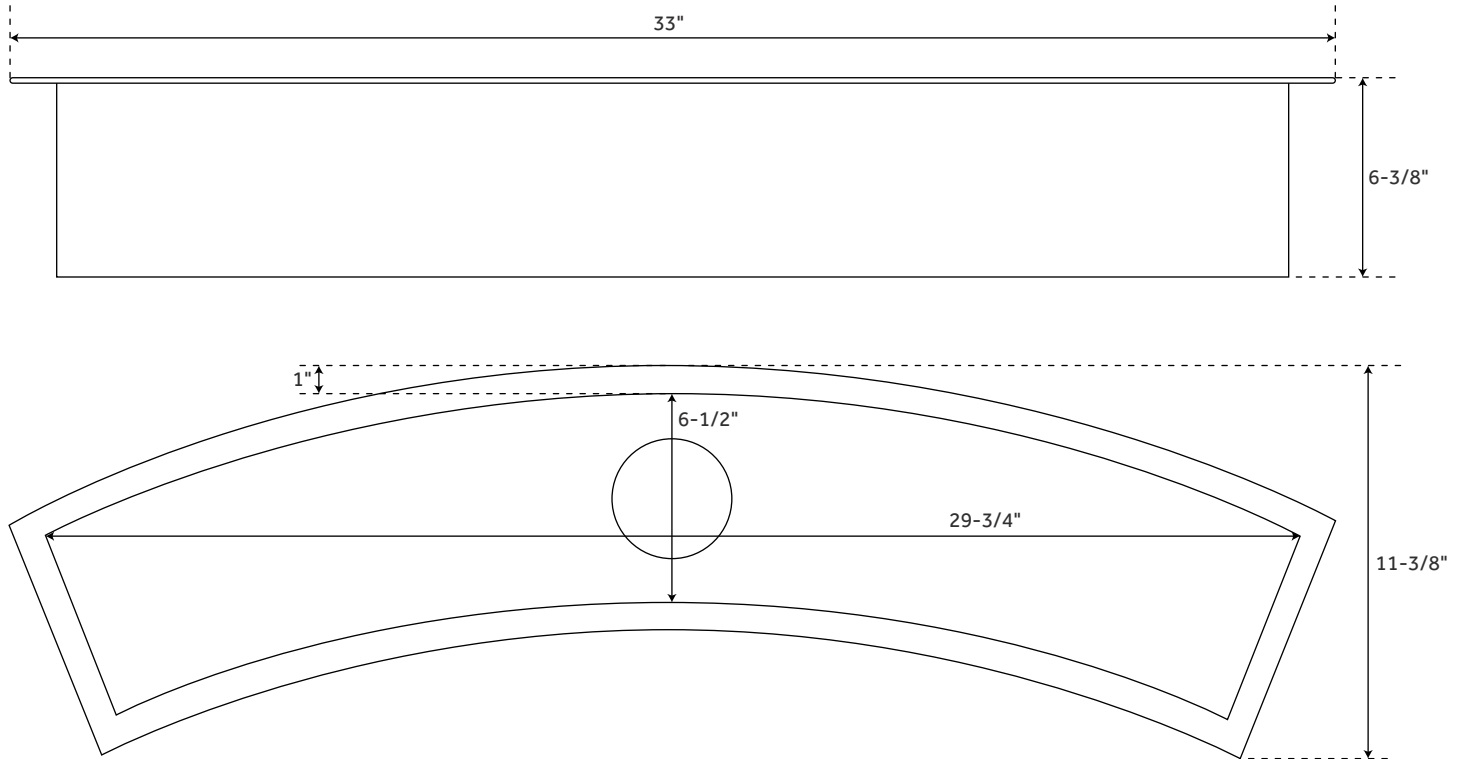

33" EXECUTIVE

ZERO-RADIUS CURVED COPPER TROUGH SINK

SKU: 926785

FEATURES

Material: Copper
Faucet Centers: No Faucet Hole
Number of Basins: 1
Product Color: Antique Copper
Length: 33"
Width: 11-3/8"
Height: 6-3/8"
Basin Length: 29-3/4"
Basin Width: 6-1/2"
Water Depth to Rim: 6"
Rim Thickness: 1"
Metal Gauge/Thickness: 16 Gauge
Faucet Included: No
Faucet Holes: No Faucet Hole
Drain Included: No
Drain Size: 3-1/2"
Reversible Mounting: Yes

SIGNATURE HARDWARE LIFETIME WARRANTY

See website for warranty information

All measurements are approximate. Measurements may vary +/- 1/2".

REVISED 06/20/2019