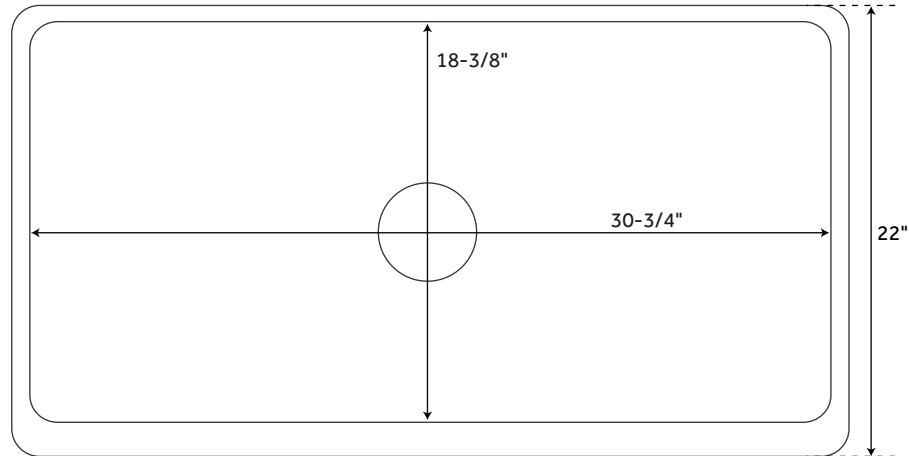

# 33" FLORAL DESIGN

### FEATURES

Material: Copper  
Basin Split: Single  
Apron Design: Floral  
Faucet Centers: No Faucet Hole  
Number of Basins: 1  
Product Color: Antique Copper  
Length: 33"  
Width: 22"  
Height: 9-1/2"  
Basin Length: 30-3/4"  
Basin Width: 18-3/8"  
Water Depth to Rim: 8-3/4"  
Apron Front Rim Thickness: 2-1/2"  
Side and Back Rim Thickness: 1-1/8"  
Metal Gauge/Thickness: 16 Gauge  
Drain Size: 3-1/2"  
Exterior Treatment: Embossed  
Interior Treatment: Smooth