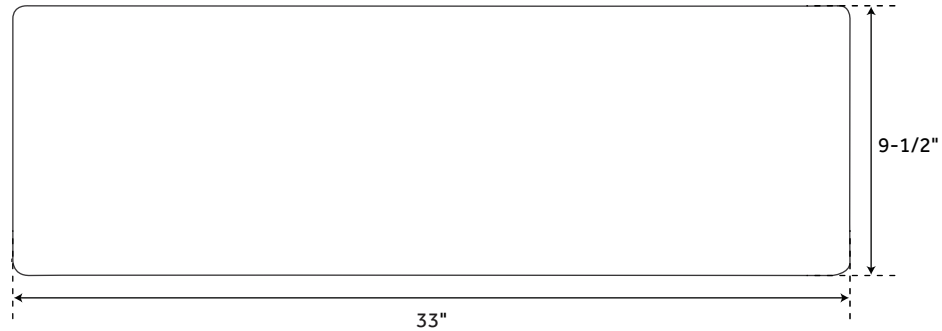

# 33" FLORAL DESIGN

### FEATURES

Material: Copper  
Basin Split: Single  
Apron Design: Floral  
Faucet Centers: No Faucet Hole  
Number of Basins: 1  
Product Color: Antique Copper  
Length: 33"  
Width: 22"  
Height: 9-1/2"  
Basin Length: 30-3/4"  
Basin Width: 18-3/8"  
Water Depth to Rim: 8-3/4"  
Apron Front Rim Thickness: 2-1/2"  
Side and Back Rim Thickness: 1-1/8"  
Metal Gauge/Thickness: 16 Gauge  
Drain Size: 3-1/2"  
Exterior Treatment: Embossed  
Interior Treatment: Smooth