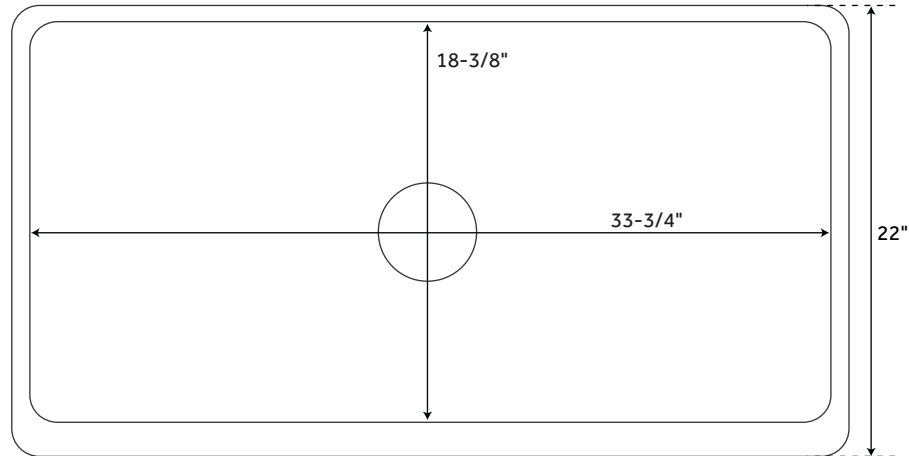

36" FLORAL DESIGN

COPPER FARMHOUSE SINK

SKU: 926756

FEATURES

Material: Copper
Basin Split: Single
Apron Design: Floral
Faucet Centers: No Faucet Hole
Number of Basins: 1
Product Color: Antique Copper
Length: 36"
Width: 22"
Height: 9-1/2"
Basin Length: 33-3/4"
Basin Width: 18-3/8"
Water Depth to Rim: 8-3/4"
Apron Front Rim Thickness: 2-1/2"
Side and Back Rim Thickness: 1-1/8"
Metal Gauge/Thickness: 16 Gauge
Drain Size: 3-1/2"
Exterior Treatment: Embossed
Interior Treatment: Smooth