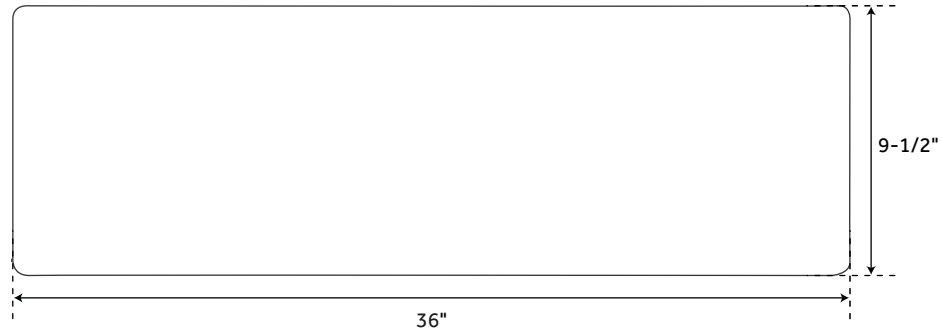

36" FLORAL DESIGN

COPPER FARMHOUSE SINK

SKU: 926756

FEATURES

Material: Copper
Basin Split: Single
Apron Design: Floral
Faucet Centers: No Faucet Hole
Number of Basins: 1
Product Color: Antique Copper
Length: 36"
Width: 22"
Height: 9-1/2"
Basin Length: 33-3/4"
Basin Width: 18-3/8"
Water Depth to Rim: 8-3/4"
Apron Front Rim Thickness: 2-1/2"
Side and Back Rim Thickness: 1-1/8"
Metal Gauge/Thickness: 16 Gauge
Drain Size: 3-1/2"
Exterior Treatment: Embossed
Interior Treatment: Smooth