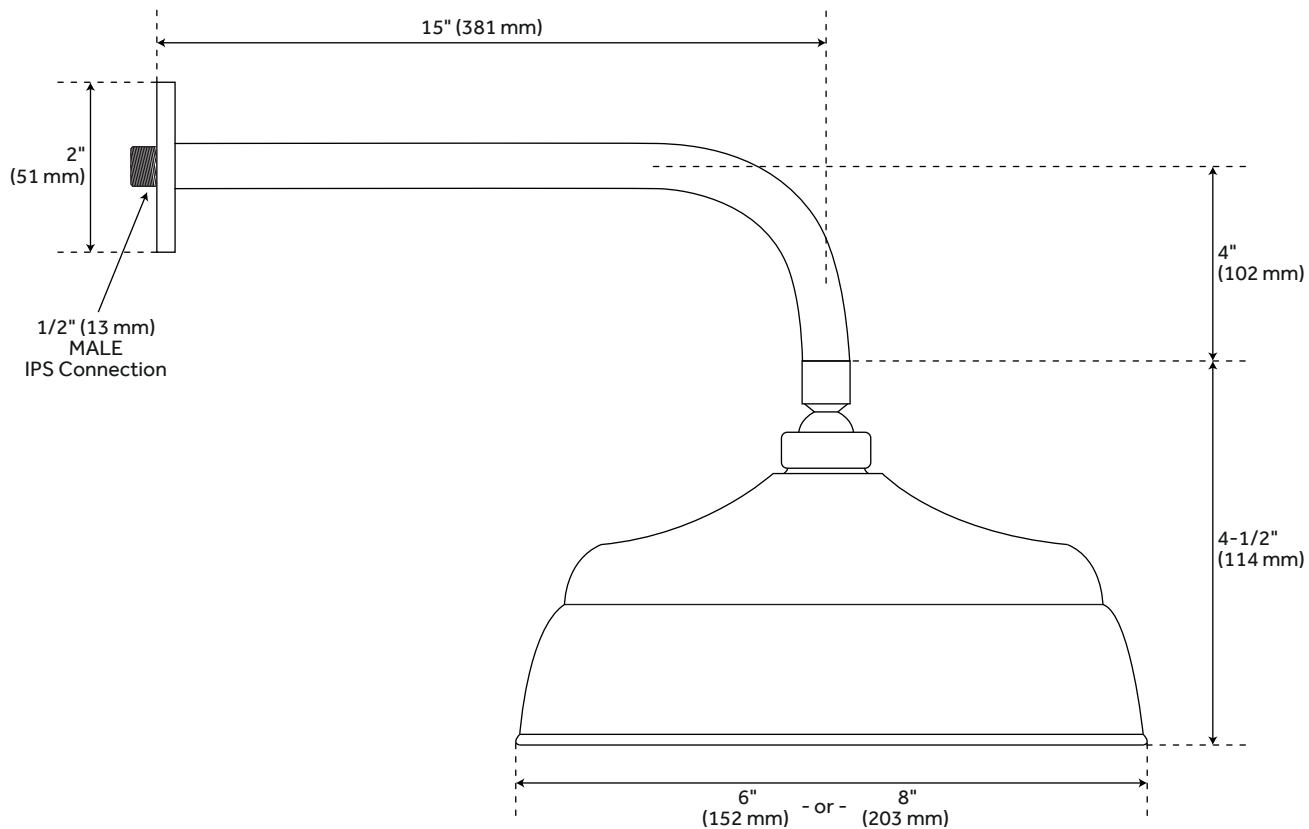

L A M B E R T

RAINFALL SHOWER HEAD WITH EXTENDED ARM

SKU: 926495

FEATURES

- Material: Brass
- Shape: Round
- Installation Type: Wall Mount
- Assembly Required: Yes
- Shower Head Installation Type: Wall
- Shower Head Spray: Rainfall
- Shower Arm Included: Yes
- Shower Head Swivel: Yes

CONTENTS

SHOWER HEAD & ARM PAGE 2

REVISED 01/22/2021

LAMBERT

RAINFALL SHOWER HEAD WITH EXTENDED ARM

SKU: 926495

FEATURES

- Shower Arm Extension: 15"
- Shower Arm Height: 4"
- Shower Head Height: 4-1/2"
- Base Plate Diameter: 2"
- Shower Head IPS: 1/2"

PRODUCT IMAGE

All dimensions and specifications are nominal and may vary. Use actual products for accuracy in critical situations.

PAGE 2