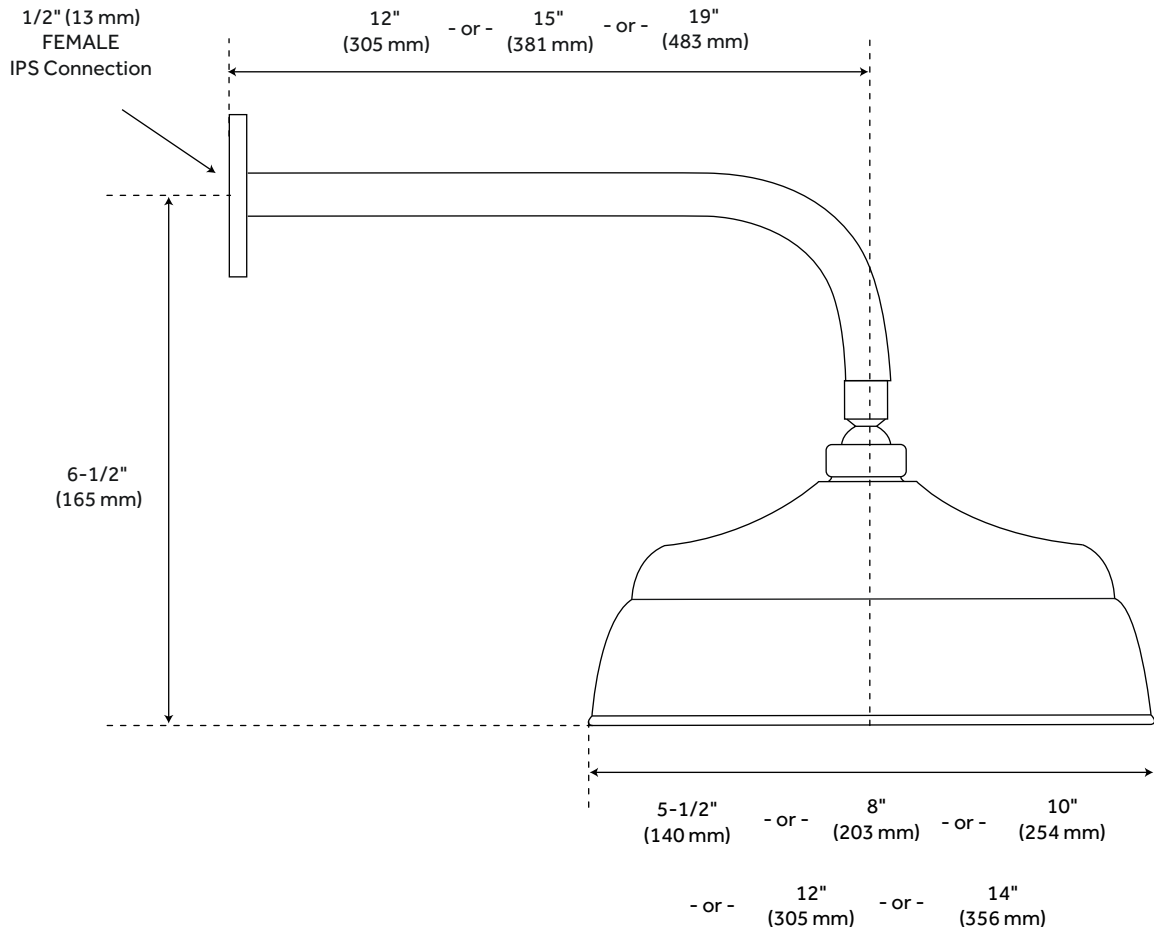

## RAINFALL NOZZLE SHOWER HEAD WITH EXTENDED ARM

SKU: 926491

### FEATURES

Material: Brass  
Shape: Round  
Installation Type: Wall Mount  
Assembly Required: Yes  
Shower Head Installation Type: Wall  
Shower Head Spray: Rainfall  
Shower Arm Included: Yes  
Shower Arm Height: 4"  
Shower Head IPS: 1/2"