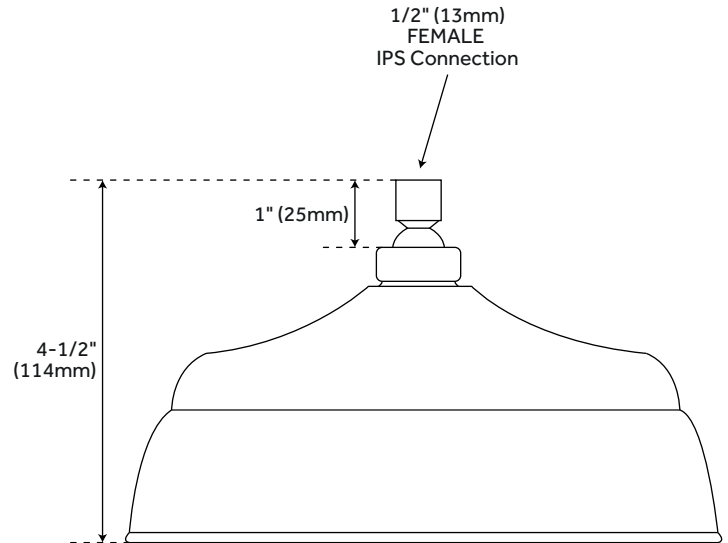

LAMBERT

RAINFALL SHOWER HEAD

SKU: 926447

FEATURES

Material: Brass
Shape: Round
Installation Type: Ceiling Mount
Features: Shower Head Only
Assembly Required: No
Shower Head Spray: Rainfall
Shower Arm Included: No
Shower Head IPS: 1/2"