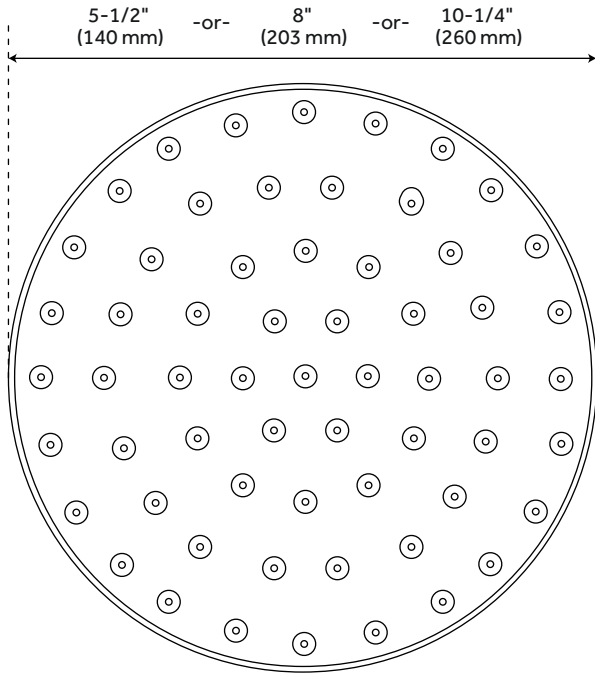

LAMBERT

RAINFALL SHOWER HEAD

SKU: 926447

FEATURES

Material: Brass
Shape: Round
Installation Type: Ceiling Mount
Features: Shower Head Only
Assembly Required: No
Shower Head Spray: Rainfall
Shower Arm Included: No
Shower Head IPS: 1/2"