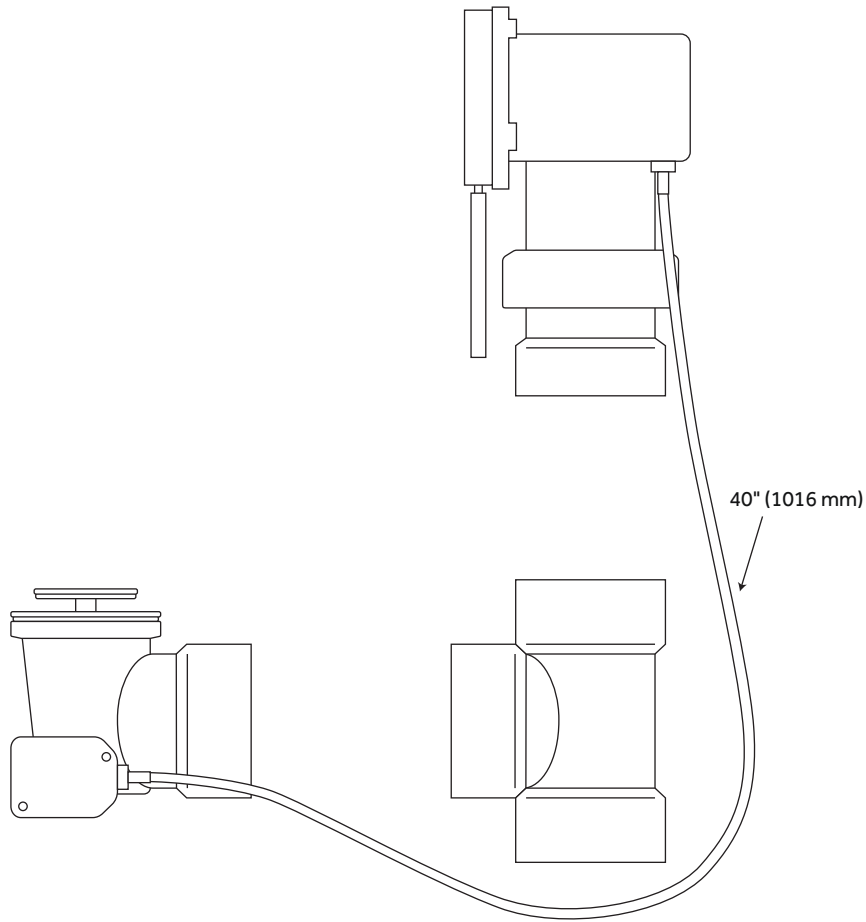

TURNCONTROL

BATH WASTE & OVERFLOW

SKU: 926162

FEATURES

Material: Brass

CONTENTS

BATH WASTE & OVERFLOW PAGE 2

REVISED 12/01/2020

TURNCONTROL

BATH WASTE & OVERFLOW

SKU: 926162

FEATURES

Material: Brass

PRODUCT IMAGE

All dimensions and specifications are nominal and may vary. Use actual products for accuracy in critical situations.

PAGE 2