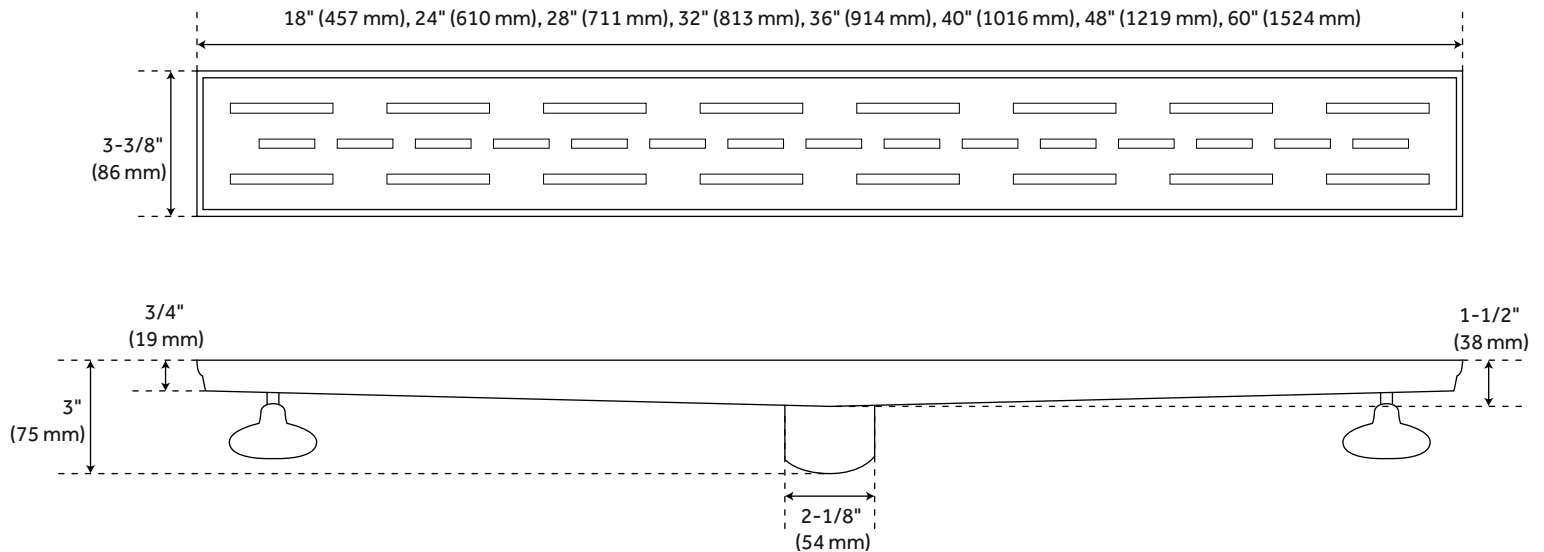

### FEATURES

- To use with rubber membrane, you must use a PVC Drain Flange Coupling. Sold Separately.
- Tapered bottom outlet and removable grate.
- Drain hole measures 2" diameter.
- Product is made of 304 stainless steel.
- Features a removable hair strainer basket.

### CONTENTS

LINEAR DRAIN .....	PAGE 2
FLANGE COUPLING .....	PAGE 3

REVISED 08/17/2021

### FEATURES

Material: 304 Stainless Steel  
height: 3"  
18" measures: 18" L x 3-3/8" W  
24" measures: 24" L x 3-3/8" W  
28" measures: 28" L x 3-3/8" W  
32" measures: 32" L x 3-3/8" W  
36" measures: 36" L x 3-3/8" W  
40" measures: 40" L x 3-3/8" W  
48" measures: 48" L x 3-3/8" W  
60" measures: 60" L x 3-3/8" W  
Tapered bottom outlet and removable grate  
Drain Hole Diameter: 2"