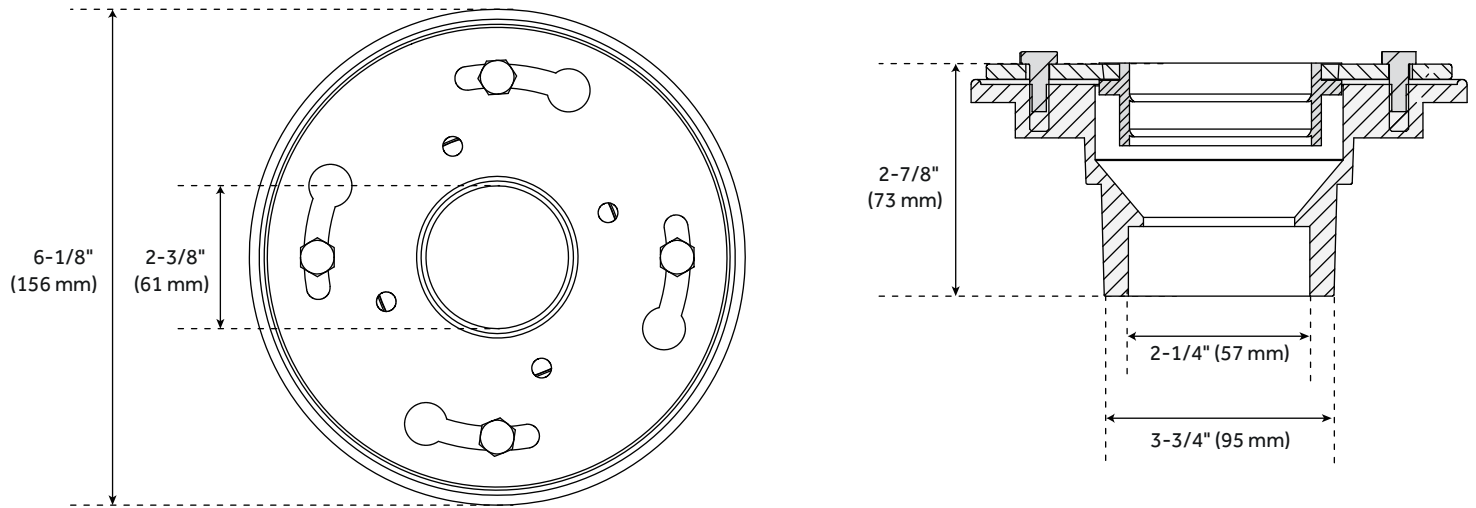

### FEATURES

Material: 304 Stainless Steel  
height: 3"  
18" measures: 18" L x 3-3/8" W  
24" measures: 24" L x 3-3/8" W  
28" measures: 28" L x 3-3/8" W  
32" measures: 32" L x 3-3/8" W  
36" measures: 36" L x 3-3/8" W  
40" measures: 40" L x 3-3/8" W  
48" measures: 48" L x 3-3/8" W  
60" measures: 60" L x 3-3/8" W  
Tapered bottom outlet and removable grate  
Drain Hole Diameter: 2"

### PRODUCT IMAGE

All dimensions and specifications are nominal and may vary. Use actual products for accuracy in critical situations.

PAGE 2

### FEATURES

- Material: PVC
- Connects flexible, rubber membrane between flooring and tile shower floor
- Connects 2-1/8" shower drain to waste pipe; fits over 2-1/8" and inside 3" pipe
- Includes rubber gasket
- Includes screw-on stainless steel strainer