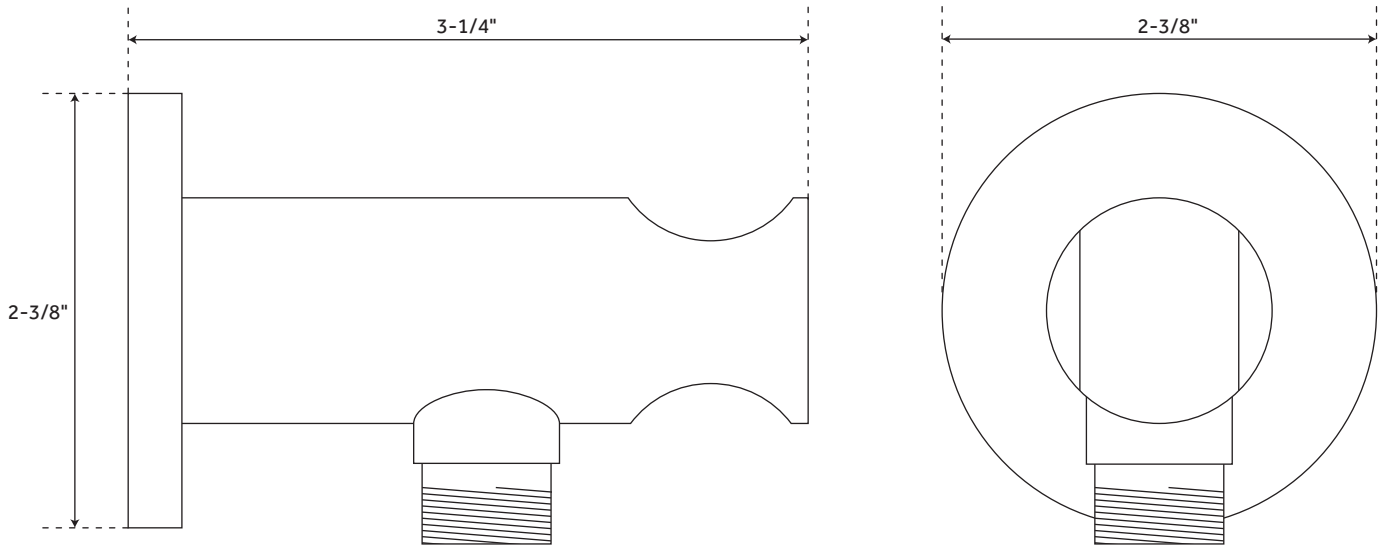

## CONTENTS

WATER SUPPLY ELBOW ..... PAGE 2

REVISED 04/01/2020

# WATER SUPPLY ELBOW

FOR HAND SHOWER WITH 1/2" WATER CONNECTION

SKU: 925917

## FEATURES

Length: 2-3/8"  
Width: 3-1/4"  
Height: 2-3/8"  
IPS: 1/2"