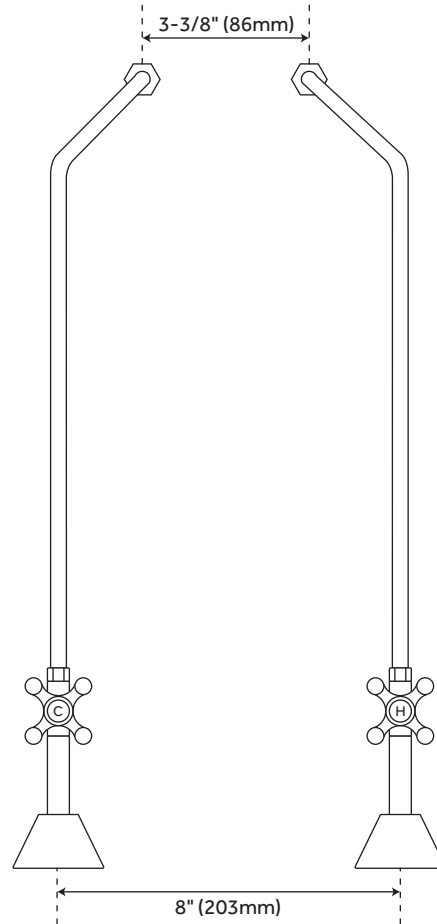

DOUBLE OFFSET

TUB SUPPLIES WITH CROSS HANDLE VALVES FOR COPPER PIPE

SKU: 925028

FEATURES

- Material: Brass
- Centers At Floor: 8"
- Centers At Faucet: 3-3/8"
- Double offset 1/2" solid brass tubing fits standard leg tub installation
- Includes nuts, deluxe cast brass floor escutcheons, and washers
- Threaded kit includes two 1/2" x 3" nipples
- Includes compression x compression valves
- Valves have four-ball cross handles with porcelain insets