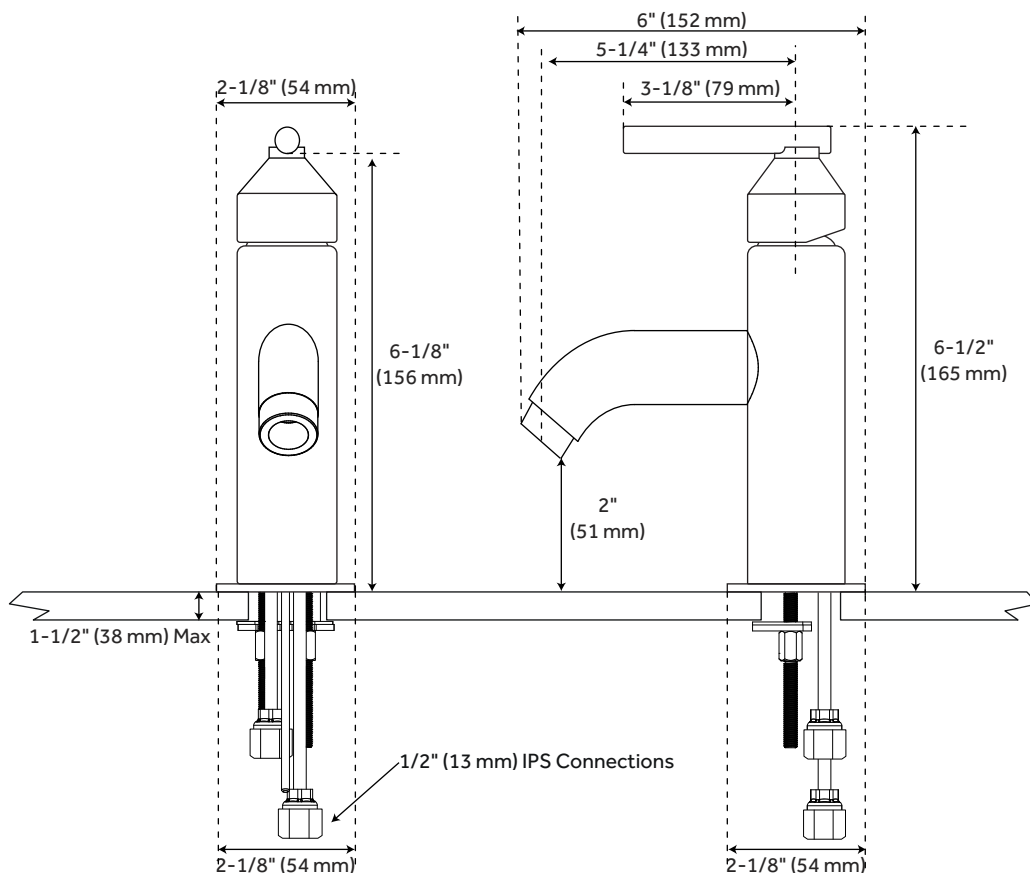

ENGLE

SINGLE-HOLE BATHROOM FAUCET

SKU: 924582

FEATURES

Max. Countertop Thickness: 1-1/2"
Length: 2-1/8"
Width: 6"
Height: 6-1/2"
Height To Spout: 2"
Spout Reach: 5-1/4"
Base Plate Length: 2-1/8"
Base Plate Width: 2-1/8"
Handle Length: 3-1/8"
Height to Bottom of Handle: 6-1/8"
IPS: 1/2"
Drain Included: Yes
Overflow Hole: Yes
Drain Size: 1-1/2"