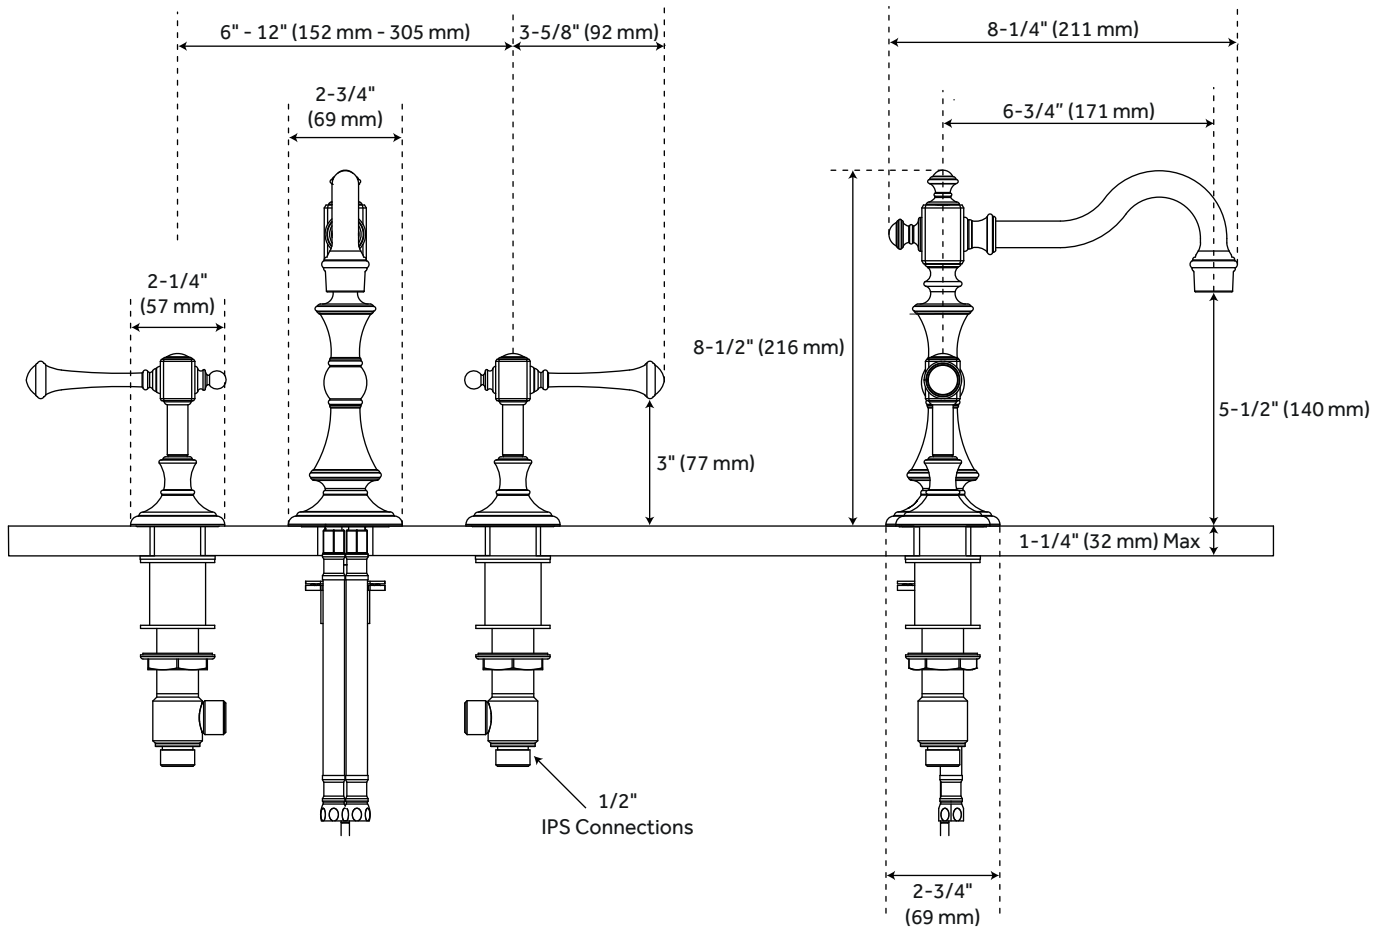

VINTAGE

WIDESPREAD BATHROOM FAUCET - LEVER HANDLES

SKU: 924484

FEATURES

- Installation Type: Widespread
- Handle Type: Lever
- Overflow Hole: Yes
- Design: Traditional
- Faucet Material: Brass
- Ceramic Disc Cartridges: Yes
- Hot and Cold Indicators: No
- Drain Included: Yes
- Drain Is Compatible With Sinks That Have an Overflow Hole

CONTENTS

FAUCET PAGE 2

REVISED 05/04/2021

VINTAGE

WIDESPREAD BATHROOM FAUCET - LEVER HANDLES

SKU: 924484

FEATURES

- Max. Countertop Thickness: 1-1/4"
- Faucet Centers: 6" - 12"
- Width: 8-1/4"
- Height: 8-1/2"
- Height To Spout: 5-1/2"
- Spout Reach: 6-3/4"
- Base Plate Diameter: 2-3/4"
- Handle Length: 3-5/8"
- Height to Bottom of Handle: 3"
- IPS: 1/2"
- Fits Drain Hole Size: 1-1/2"
- Maximum Flow Rate:
1.2 gpm (gallons per minute)

CODES/STANDARDS

- cUPC
- NSF/ANSI 61
- NSF/ANSI 372
- ASME A112.18.1/CSA B125.1
- CEC Listed
- WaterSense

PRODUCT IMAGE