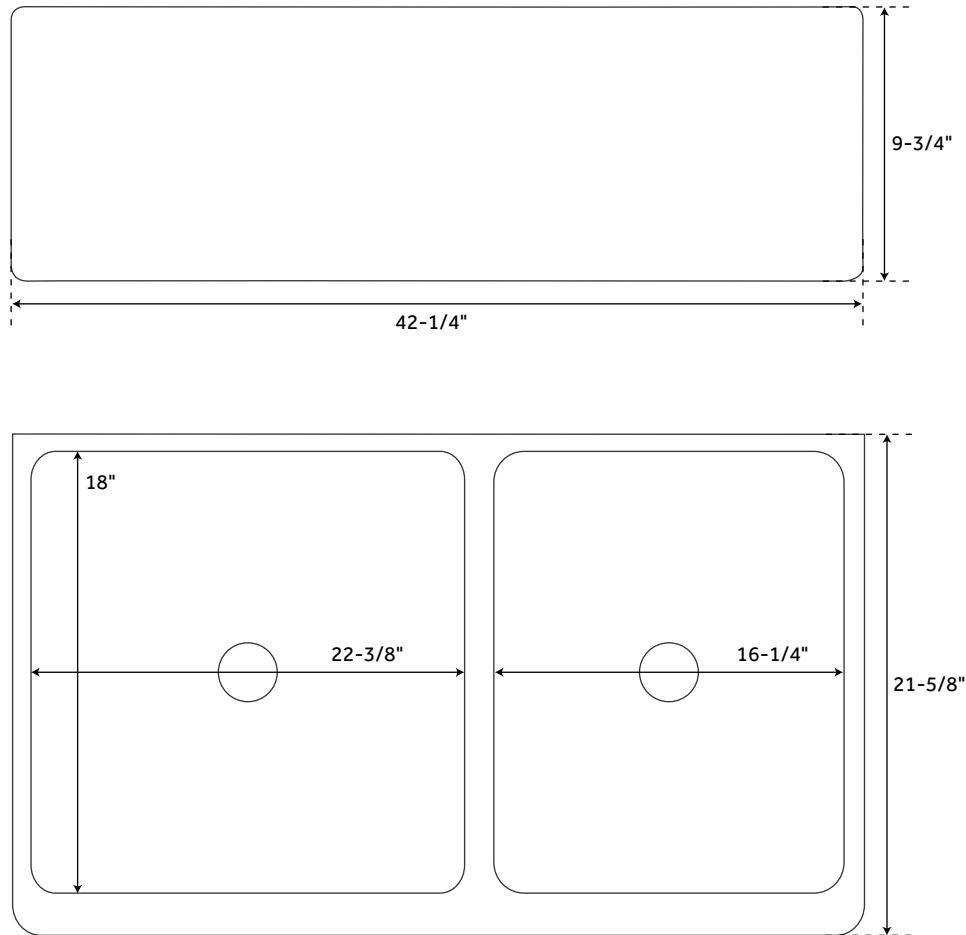

42" FIONA

60/40 OFFSET DOUBLE-BOWL HAMMERED COPPER FARMHOUSE SINK

SKU: 924021

FEATURES

Material: Copper
Basin Split: 60/40
Apron Design: Hammered
Number of Basins: 2
Product Color: Medium Antique Copper
Length: 42-1/4"
Width: 21-5/8"
Height: 9-3/4"
Large Bowl Length: 22-3/8"
Large Bowl Width: 18"
Small Bowl Length: 16-1/4"
Small Bowl Width: 18"
Water Depth to Rim: 9-3/8"
Apron Front Rim Thickness: 2-1/2"
Side and Back Rim Thickness: 1-3/8"
Metal Gauge/Thickness: 16 Gauge
Drain Size: 3-1/2"