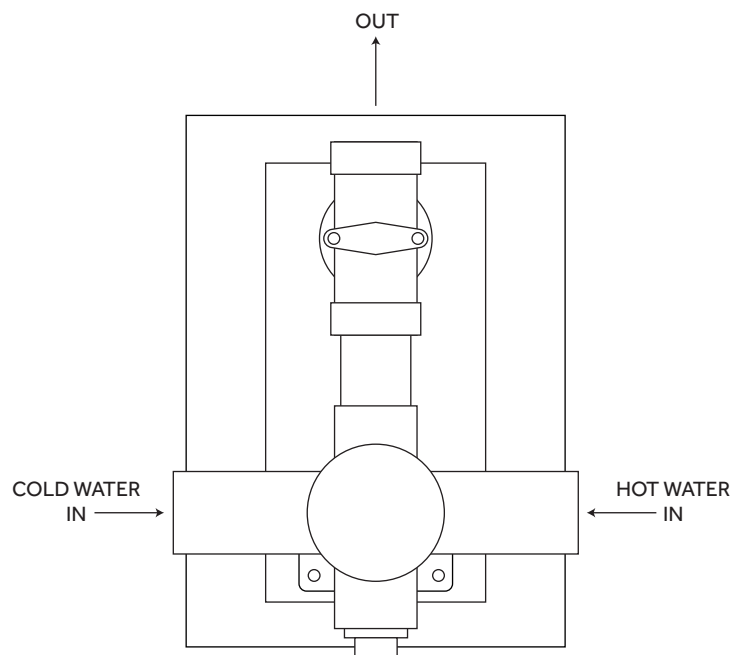

EXIRA

THERMOSTATIC SHOWER WITH HAND SHOWER AND CONCEALED VALVE

SKU: 923583

FEATURES

Material: Brass
Handle Type: Cross
Features: Hand Shower Included, Thermostatic
Assembly Required: No
Base Plate Height: 2"
Base Plate Width: 2"
Shower Head Installation Type: Wall
Shower Head Diameter: 7-1/2"
Shower Head IPS: 1/2"
Valve Trim Diameter: 2-3/4"
Hand Shower Material: Brass

SIGNATURE HARDWARE Lifetime Warranty

See website for detailed warranty information.

CONTENTS

SHOWER VALVE	PAGE 2
WALL AND HAND SHOWER	PAGE 3

EXIRA

SHOWER VALVE

SKU: 923583

EXIRA

WALL RAINFALL SHOWER HEAD AND HAND SHOWER

SKU: 923583