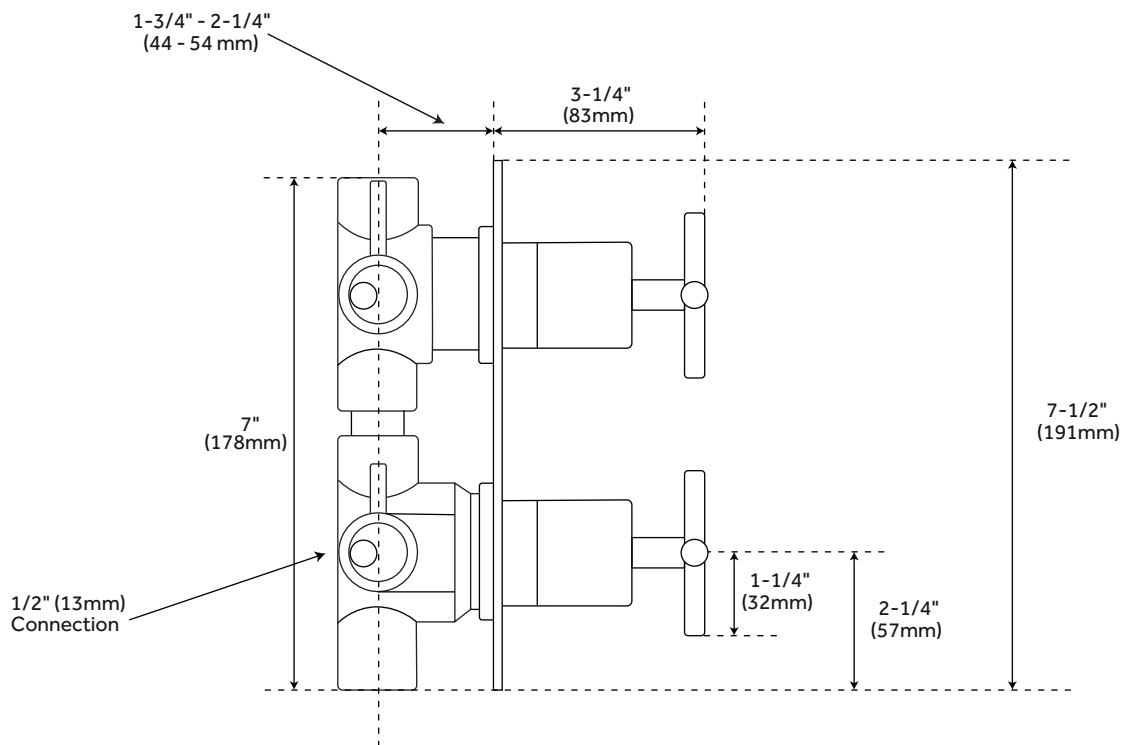

EXIRA

THERMOSTATIC SHOWER WITH HAND SHOWER AND CONCEALED VALVE

SKU: 923583

FEATURES

Material: Brass
Handle Type: Cross
Features: Hand Shower Included, Thermostatic
Assembly Required: No
Base Plate Height: 2"
Base Plate Width: 2"
Shower Head Installation Type: Wall
Shower Head Diameter: 7-1/2"
Shower Head IPS: 1/2"
Valve Trim Diameter: 2-3/4"
Hand Shower Material: Brass

SIGNATURE HARDWARE Lifetime Warranty

See website for detailed warranty information.

CONTENTS

SHOWER VALVE	PAGE 2
WALL AND HAND SHOWER	PAGE 3

EXIRA

SHOWER VALVE

SKU: 923583

EXIRA

WALL RAINFALL SHOWER HEAD AND HAND SHOWER

SKU: 923583