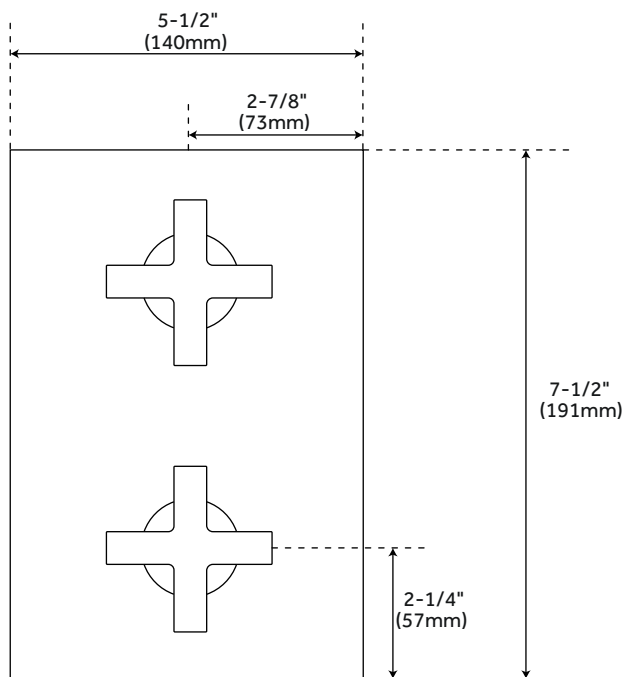

EXIRA

SHOWER VALVE

SKU: 923583