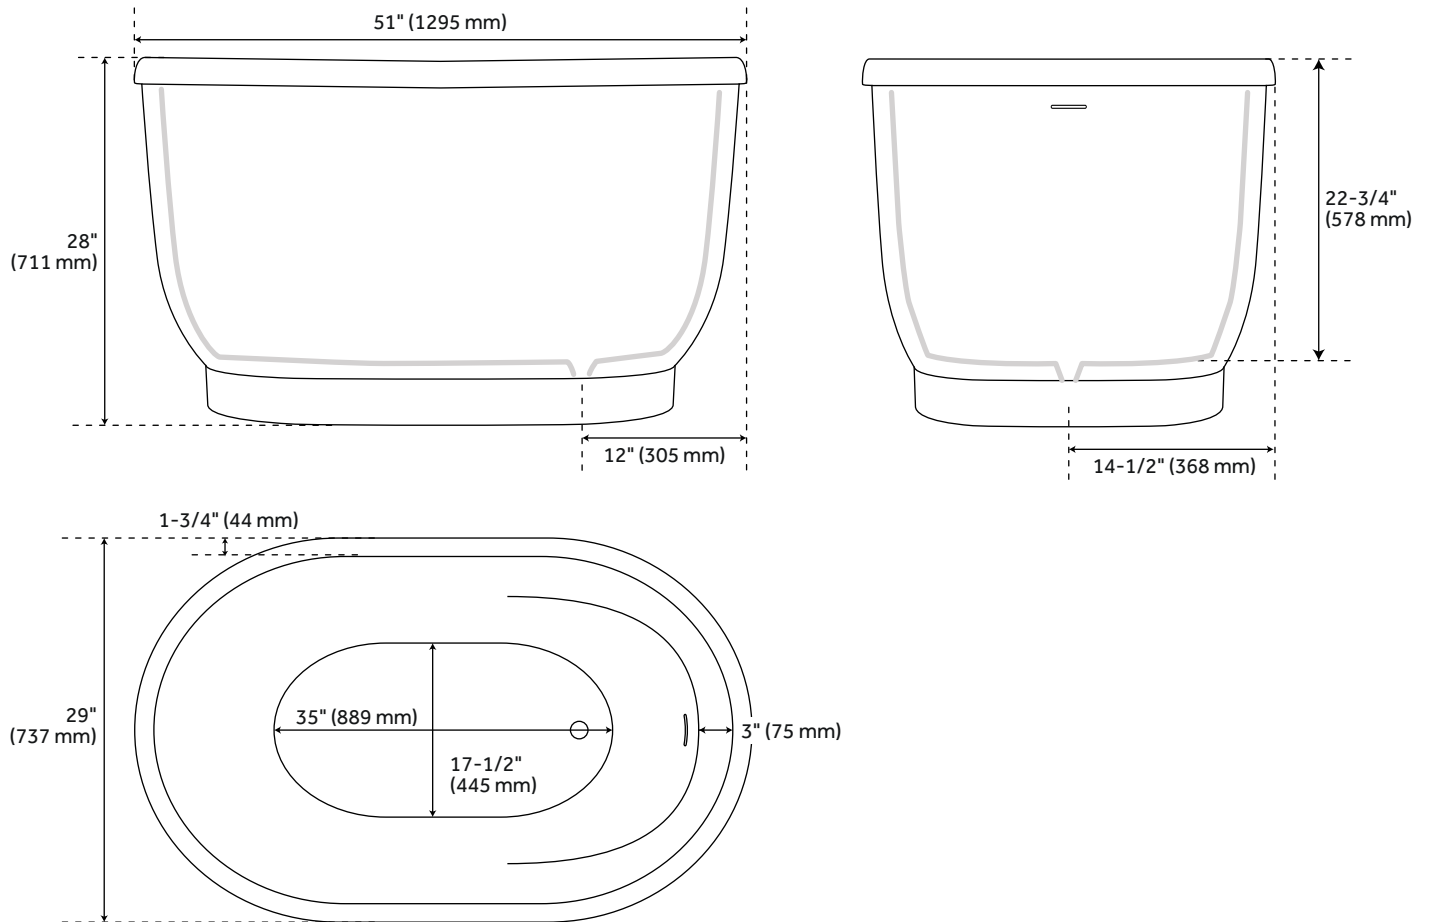

51" PELION ACRYLIC FREESTANDING TUB

SKU: 923121-51

CODES/STANDARDS

FEATURES

Features: Integral Drain & Overflow
Design: Modern
Product Finish: White
Length: 51"
Width: 29"
Height: 28"
Exterior Treatment: Smooth
Interior Treatment: Smooth
Drain Included: Yes
Drain Finish: White
Faucet Included: No
Shape: Oval
Size: 51"
Tub Overflow: Yes
Integral Drain & Overflow: Yes
Tub Material: Acrylic
Tub Interior Length: 35"
Tub Interior Width: 17-1/2"
Tap Deck: No
Faucet Drillings: No Drillings
Built-In Adjusters: Yes
Tub Weight Uncrated (lbs): 94.82
Tub Weight Crated (lbs): 250

Code:
REVISED 6/16/2022

51" PELION ACRYLIC FREESTANDING TUB

SKU: 923121-51

All dimensions and specifications are nominal and may vary. Use actual products for accuracy in critical situations.