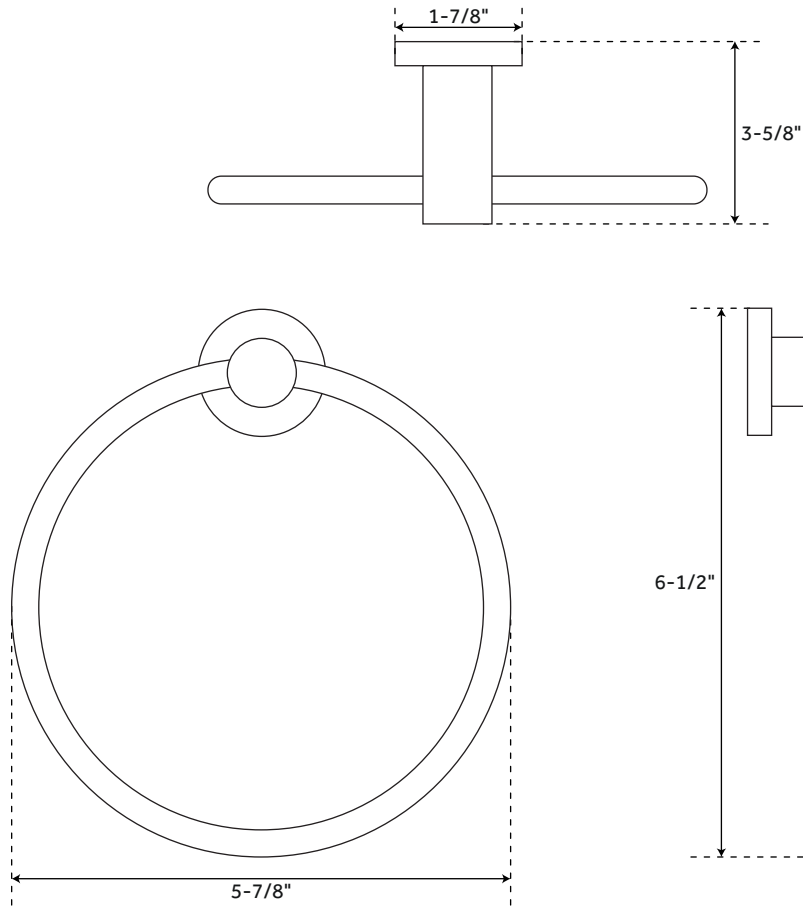

# ROTUNDA

## TOWEL RING

SKU: 922942

### FEATURES

Installation Type: Wall Mount  
Design: Modern  
Material: Brass  
Length: 5-7/8"  
Width: 6-1/2"  
Depth: 3-5/8"  
Base Plate Length: 1-7/8"  
Base Plate Height: 1-7/8"  
Mounting Hardware Included: Yes  
Mounting Hardware Concealed: Yes  
Assembly Required: No