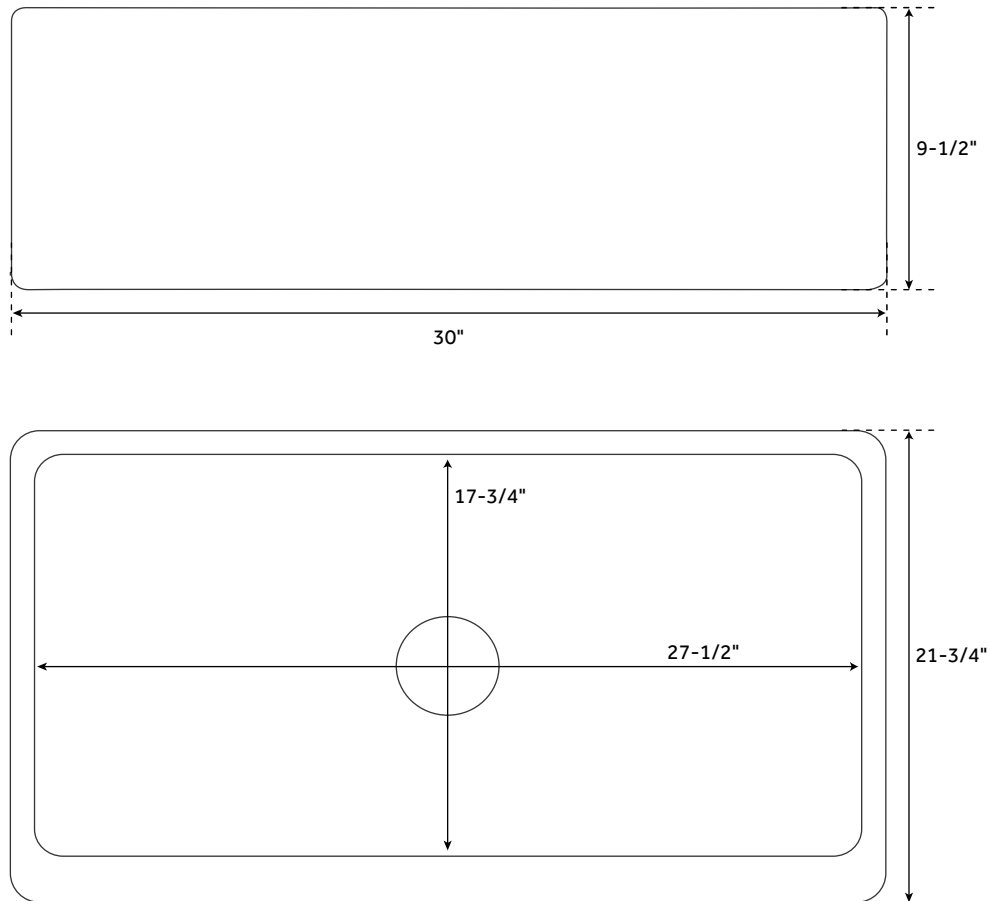

# 30" AMELIE

### FEATURES

Material: Copper  
Basin Split: Single  
Apron Design: Smooth  
Faucet Centers: No Faucet Hole  
Number of Basins: 1  
Product Color: Antique Copper  
Length: 30"  
Width: 21-3/4"  
Height: 9-1/2"  
Basin Length: 27-1/2"  
Basin Width: 17-3/4"  
Water Depth to Rim: 8-3/4"  
Apron Front Rim Thickness: 2-3/4"  
Side and Back Rim Thickness: 1-1/4"  
Metal Gauge/Thickness: 16 Gauge  
Drain Size: 3-1/2"  
Exterior Treatment: Smooth  
Interior Treatment: Smooth