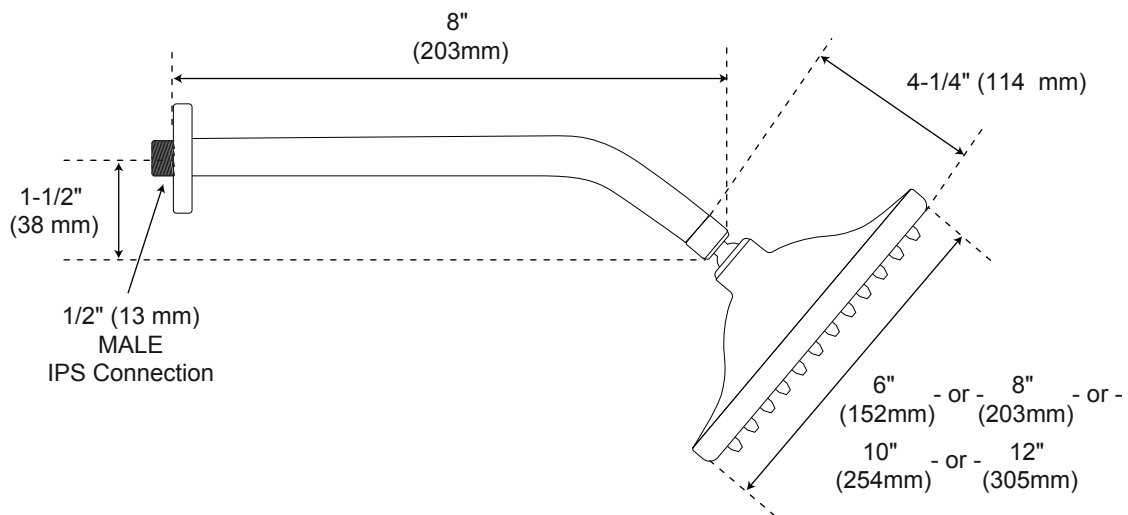

ISOLA THERMOSTATIC SHOWER SYSTEM WITH WALL SHOWER MODERN HAND SHOWER

SPECIFICATIONS

CONTENTS

Diverter	2
Wall Shower Head	3
Hand Shower	4

Diverter

Front

Side

All product dimensions are nominal.

Wall Shower Head

Side

All product dimensions are nominal.

Handshower

Front

Side

1/2" (13 mm)
FEMALE
IPS Connection

All product dimensions are nominal.

Diverter

(back)

All product dimensions are nominal.