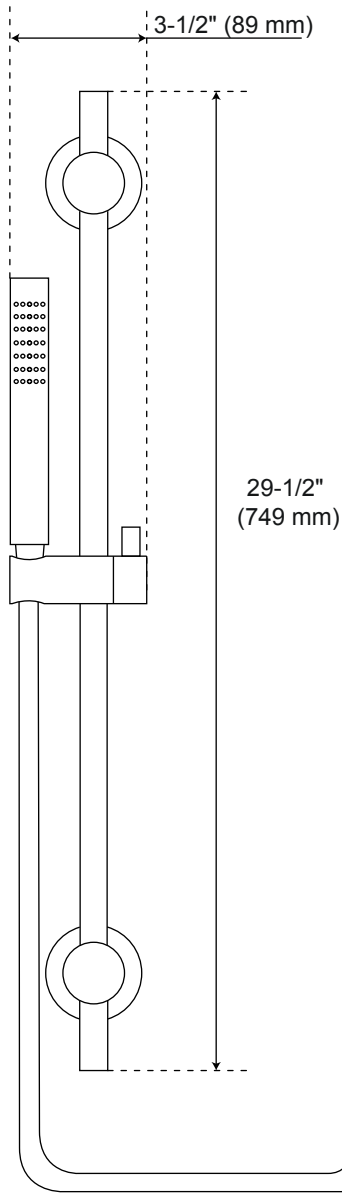

ISOLA THERMOSTATIC SHOWER SYSTEM WITH WALL SHOWER MODERN HAND SHOWER

SPECIFICATIONS

CONTENTS

Diverter	2
Wall Shower Head	3
Hand Shower	4

Diverter

Front

Side

All product dimensions are nominal.

Wall Shower Head

Side

All product dimensions are nominal.

Handshower

Front

Side

1/2" (13 mm)
FEMALE
IPS Connection

All product dimensions are nominal.

Diverter

(back)

All product dimensions are nominal.