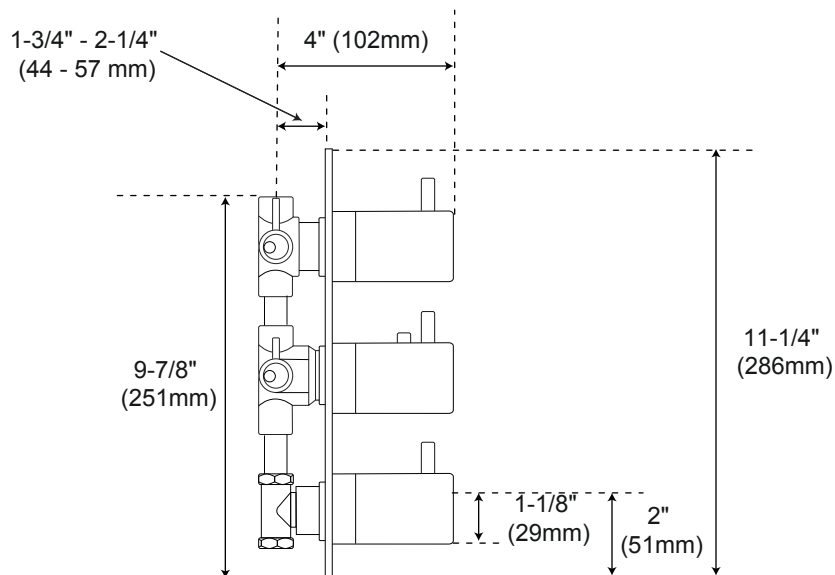

ISOLA THERMOSTATIC SHOWER SYSTEM WITH WALL SHOWER MODERN HAND SHOWER

SPECIFICATIONS

CONTENTS

Diverter	2
Wall Shower Head	3
Hand Shower	4

Diverter

Front

Side

All product dimensions are nominal.

Wall Shower Head

Side

All product dimensions are nominal.

Handshower

Front

Side

1/2" (13 mm)
FEMALE
IPS Connection

All product dimensions are nominal.

Diverter

(back)

All product dimensions are nominal.