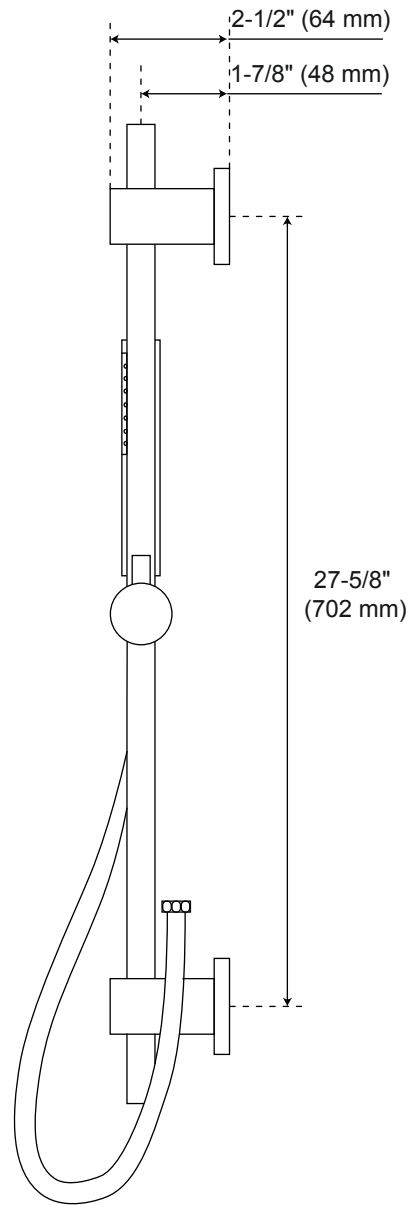

ISOLA THERMOSTATIC SHOWER SYSTEM WITH WALL SHOWER MODERN HAND SHOWER

SPECIFICATIONS

CONTENTS

Diverter	2
Wall Shower Head	3
Hand Shower	4

Diverter

Front

Side

All product dimensions are nominal.

Wall Shower Head

Side

All product dimensions are nominal.

Handshower

Front

Side

1/2" (13 mm)
FEMALE
IPS Connection

All product dimensions are nominal.

Diverter

(back)

All product dimensions are nominal.