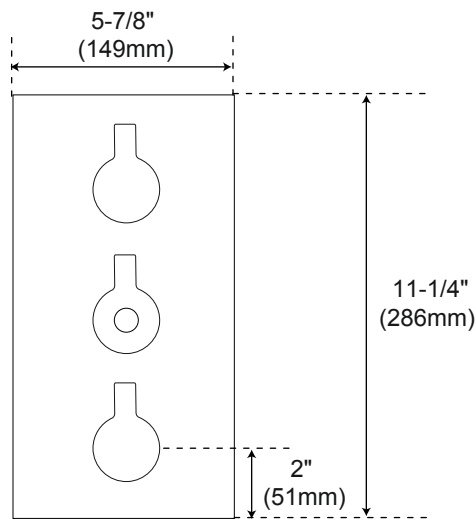

ISOLA THERMOSTATIC SHOWER SYSTEM WITH WALL SHOWER MODERN HAND SHOWER

SPECIFICATIONS

CONTENTS

Diverter	2
Wall Shower Head	3
Hand Shower	4

Diverter

Front

Side

All product dimensions are nominal.

Wall Shower Head

Side

All product dimensions are nominal.

Handshower

Front

Side

1/2" (13 mm)
FEMALE
IPS Connection

All product dimensions are nominal.

Diverter

(back)

All product dimensions are nominal.