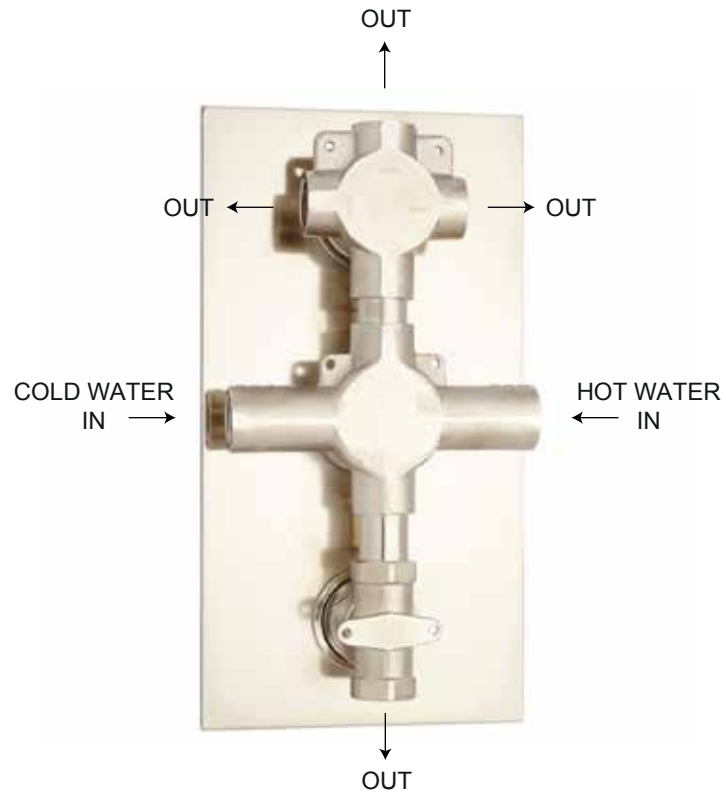

ISOLA THERMOSTATIC SHOWER SYSTEM WITH WALL SHOWER MODERN HAND SHOWER

SPECIFICATIONS

CONTENTS

Diverter	2
Wall Shower Head	3
Hand Shower	4

Diverter

Front

Side

All product dimensions are nominal.

Wall Shower Head

Side

All product dimensions are nominal.

Handshower

Front

Side

1/2" (13 mm)
FEMALE
IPS Connection

All product dimensions are nominal.

Diverter

(back)

All product dimensions are nominal.