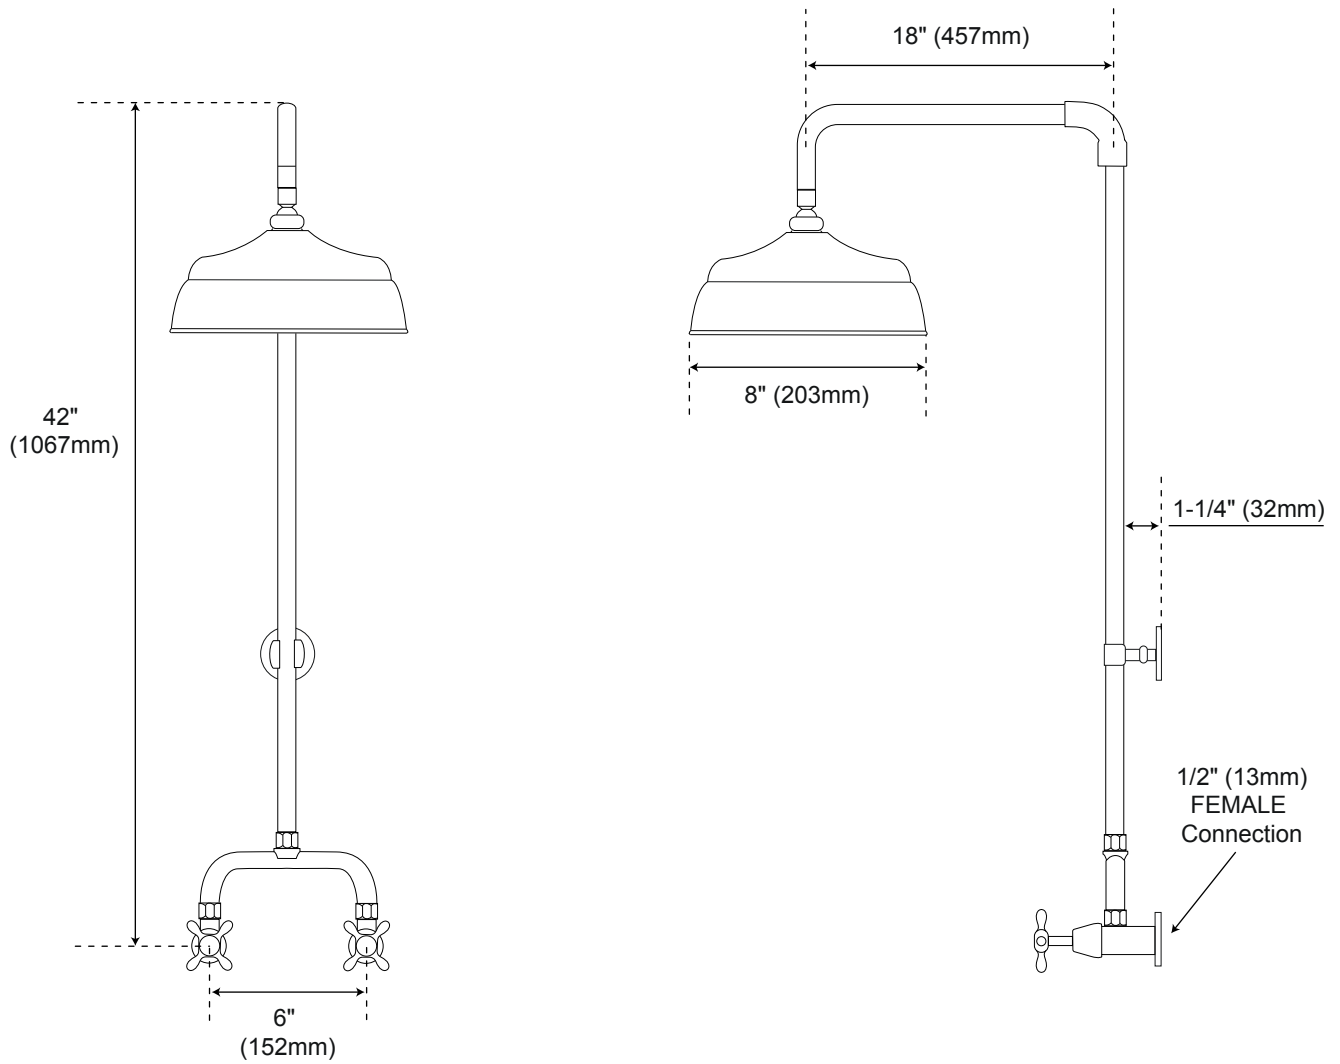

BAUDETTE EXPOSED PIPE

WALL MOUNT SHOWER WITH RAINFALL SHOWER HEAD

Front

Side

All product dimensions are nominal.