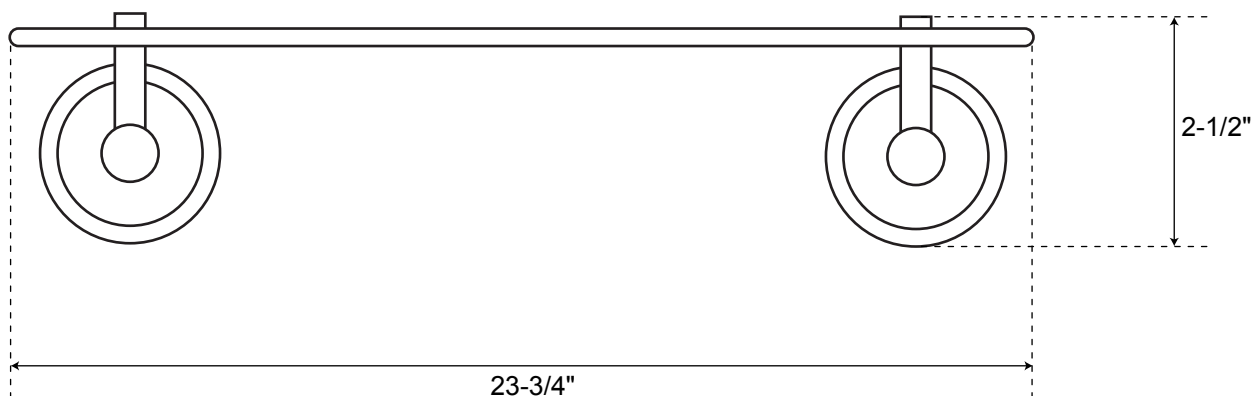

SPECIFICATIONS

Overall Dimensions	23-3/4" W x 5" D (front to back) x 2-1/2" H
--------------------	---

Prague

Tempered Glass Shelf

All measurements are approximate.

Front

Side