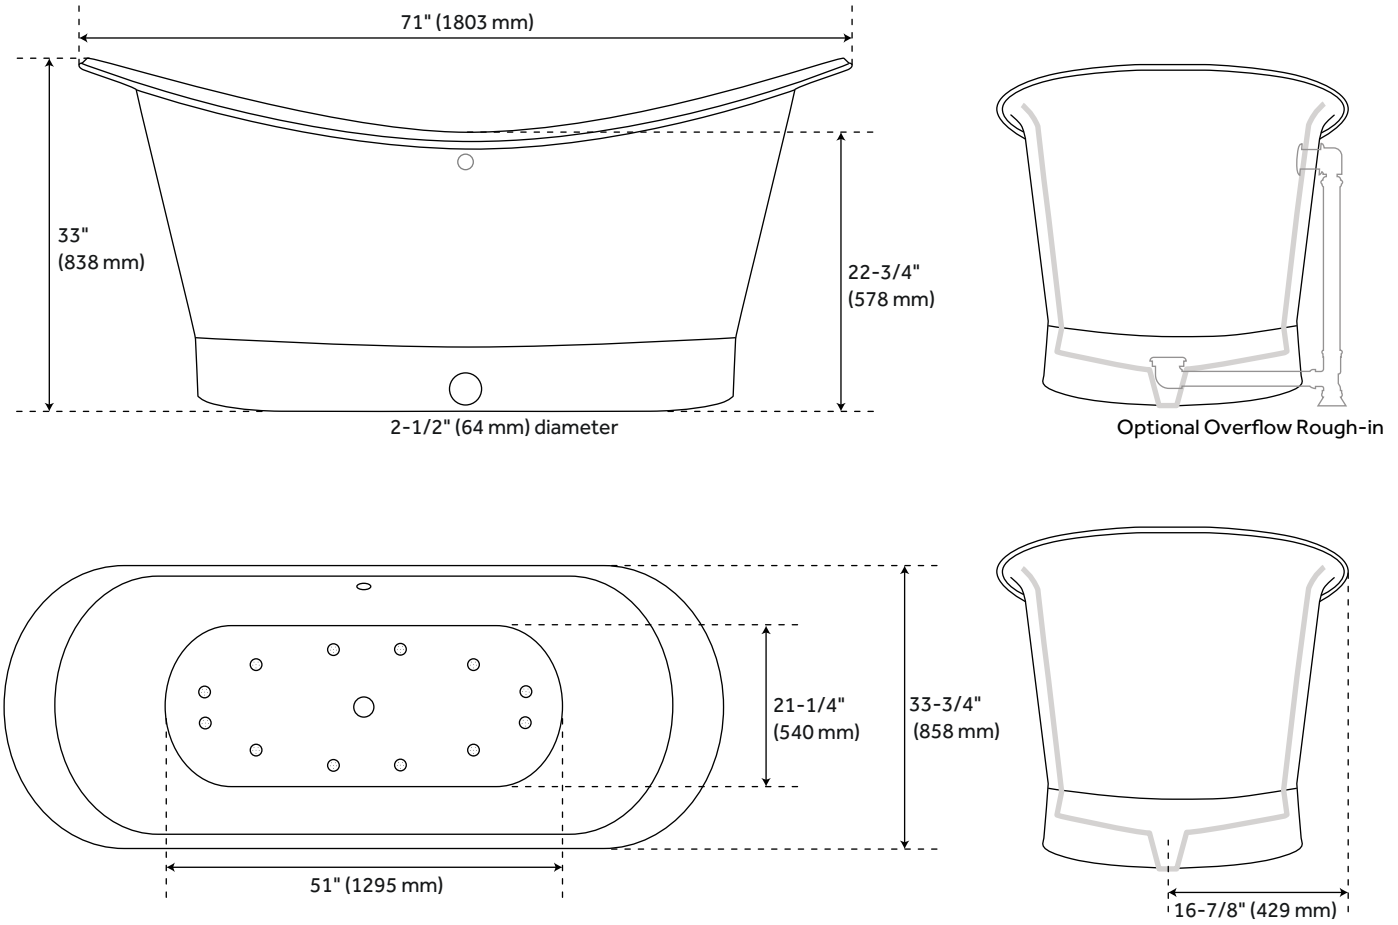

### FEATURES

- Length: 71"
- Width: 33-3/4"
- Height: 33"
- Tub Interior Length: 51"
- Tub Interior Width: 21-1/4"
- Water Depth To Rim: 17"
- Water Depth To Overflow: 14-1/4"
- Water Capacity (Gallons): 79
- Tub Weight Uncrated (Lbs): 111
- Tub Weight Crated (Lbs): 221

## INSIDE OF BATH

- (12) MAXI AIR JETS WITH 24 OPENINGS

ELBOWS FOR AIR JETS

TEES FOR AIR JETS