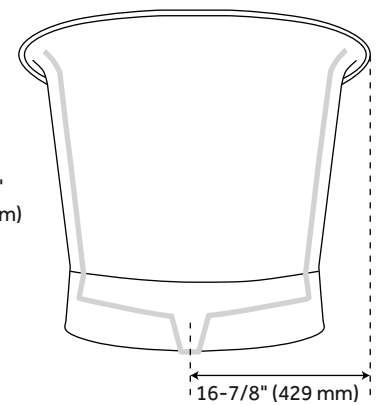

### CONTENTS

71" TUB .....	PAGE 2
AIR TUB .....	PAGE 3
71" AIR TUB .....	PAGE 4

REVISED 06/23/2021

### FEATURES

- Length: 71"
- Width: 33-3/4"
- Height: 33"
- Tub Interior Length: 51"
- Tub Interior Width: 21-1/4"
- Water Depth To Rim: 17"
- Water Depth To Overflow: 14-1/4"
- Water Capacity (Gallons): 79
- Tub Weight Uncrated (Lbs): 111
- Tub Weight Crated (Lbs): 221