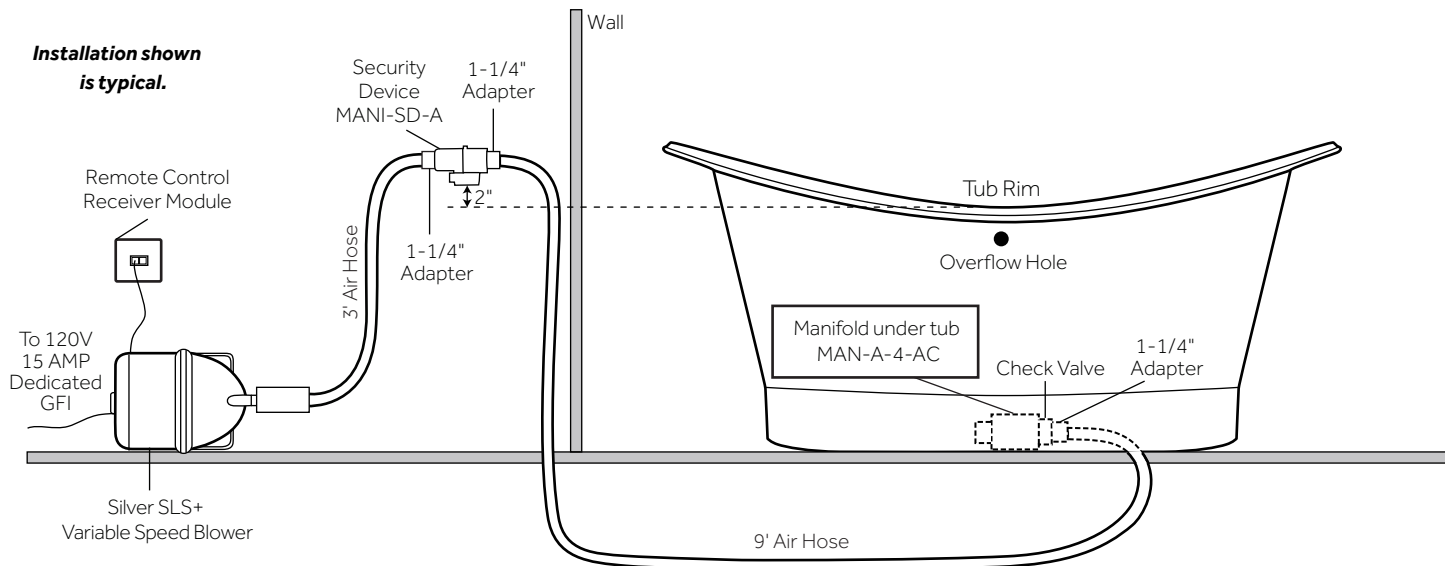

## INSTALLATION

Install blower behind a wall (with an access panel) or in a closet. Blower can also be installed under floor. Ensure the security device, MANI-DS-A, is at least:

- 2" Above the tub rim

Security device and hose can be mounted in wall

## INSIDE OF BATH

- (12) MAXI AIR JETS WITH 24 OPENINGS

ELBOWS FOR AIR JETS

TEES FOR AIR JETS