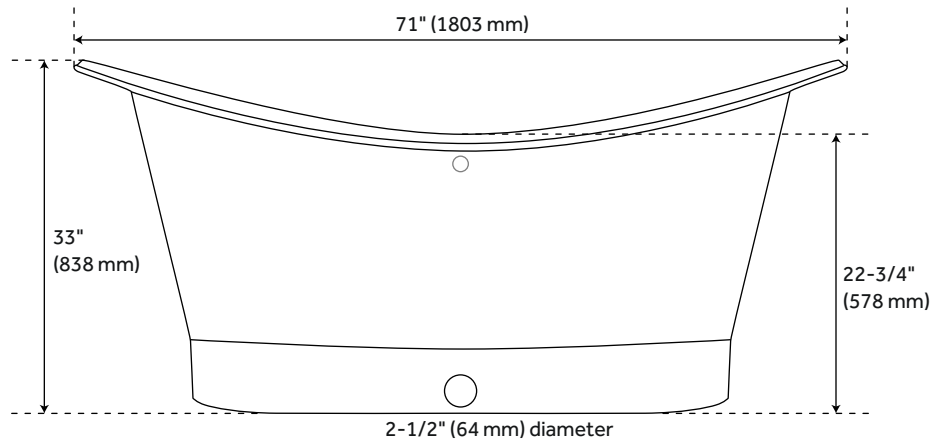

### CONTENTS

71" TUB .....	PAGE 2
AIR TUB .....	PAGE 3
71" AIR TUB .....	PAGE 4

REVISED 06/23/2021

### FEATURES

- Length: 71"
- Width: 33-3/4"
- Height: 33"
- Tub Interior Length: 51"
- Tub Interior Width: 21-1/4"
- Water Depth To Rim: 17"
- Water Depth To Overflow: 14-1/4"
- Water Capacity (Gallons): 79
- Tub Weight Uncrated (Lbs): 111
- Tub Weight Crated (Lbs): 221