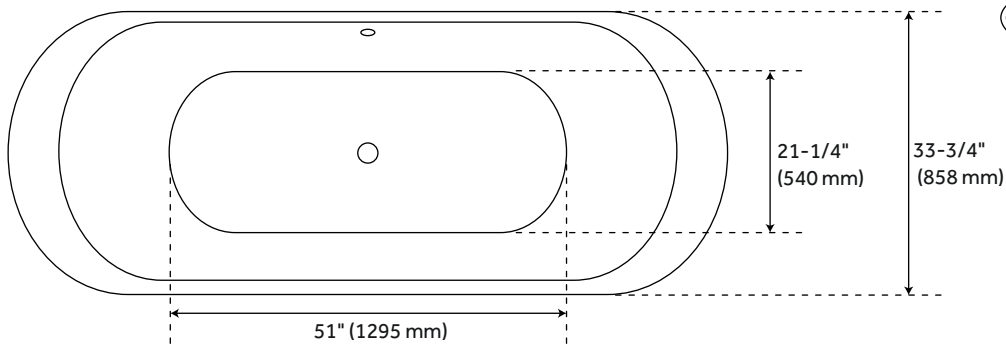

### FEATURES

- Length: 71"
- Width: 33-3/4"
- Height: 33"
- Tub Interior Length: 51"
- Tub Interior Width: 21-1/4"
- Water Depth To Rim: 17"
- Water Depth To Overflow: 14-1/4"
- Water Capacity (Gallons): 79
- Tub Weight Uncrated (Lbs): 111
- Tub Weight Crated (Lbs): 221