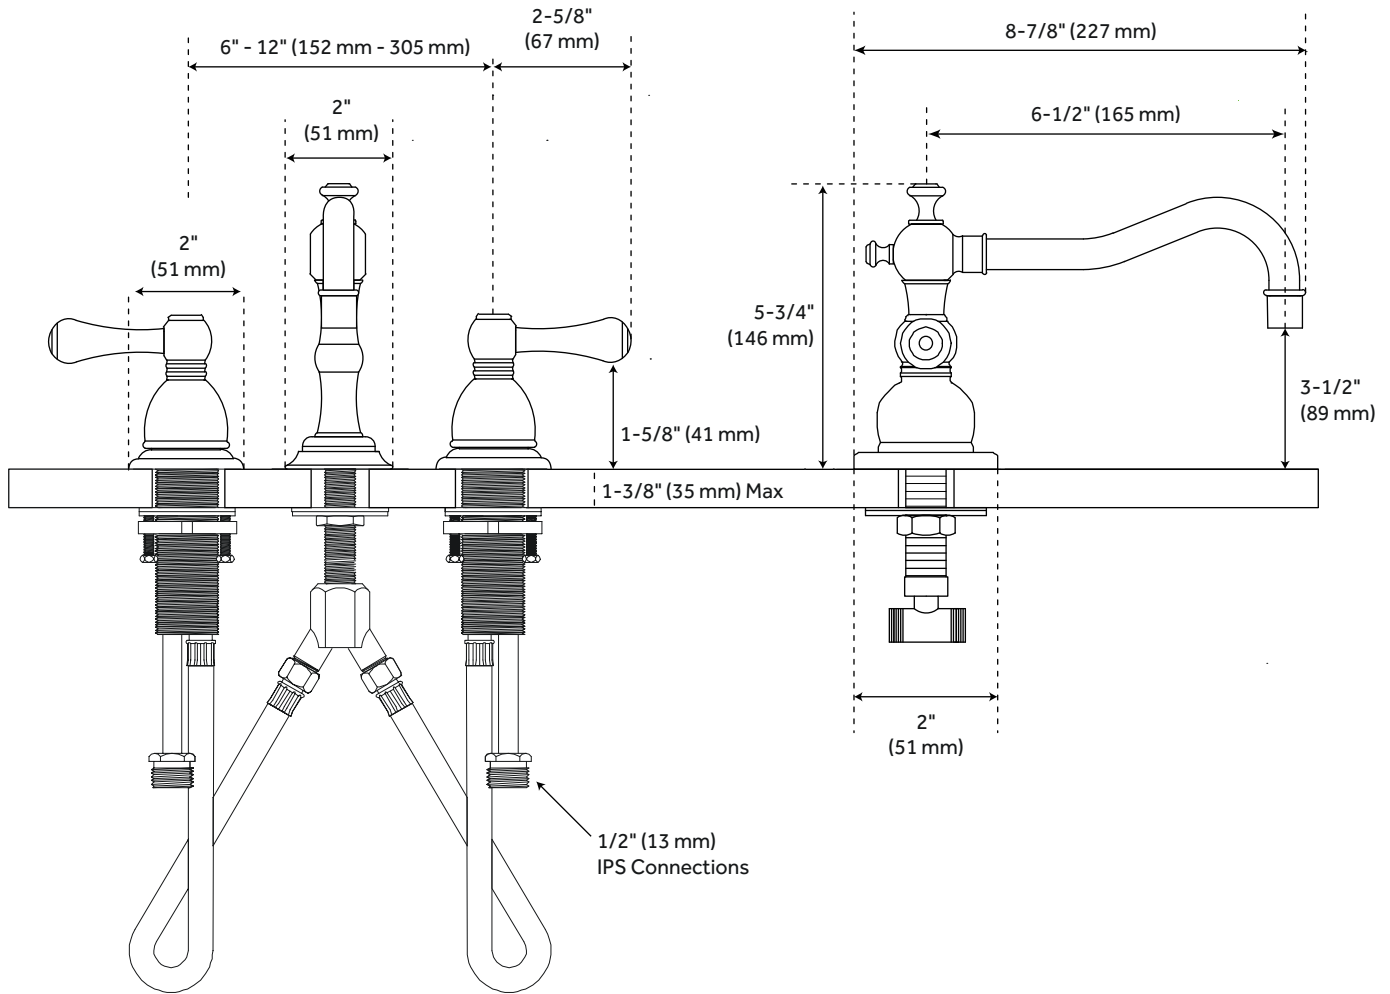

STELLA

WIDESPREAD BATHROOM FAUCET

SKU: 921470

FEATURES

- Max. Countertop Thickness: 1-3/8"
- Faucet Centers: 6" - 12"
- Width: 8-7/8"
- Height: 5-3/4"
- Height To Spout: 3-1/2"
- Spout Reach: 6-1/2"
- Base Plate Length: 2"
- Base Plate Width: 2"
- Handle Length: 2-5/8"
- Height to Bottom of Handle: 1-5/8"
- IPS: 1/2"
- Drain Included: Yes
- Overflow Hole: Yes
- Drain Size: 1-1/2"
- Maximum Flow Rate: 1.2 gpm (gallons per minute)

CODES/STANDARDS

- cUPC
- NSF/ANSI 61
- ASME A112.18.1/CSA B125.1
- NSF/ANSI 372
- **ASME A112.18.2/CSA B125.2

SIGNATURE HARDWARE LIFETIME WARRANTY

See website for warranty information

All dimensions and specifications are nominal and may vary. Use actual products for accuracy in critical situations.