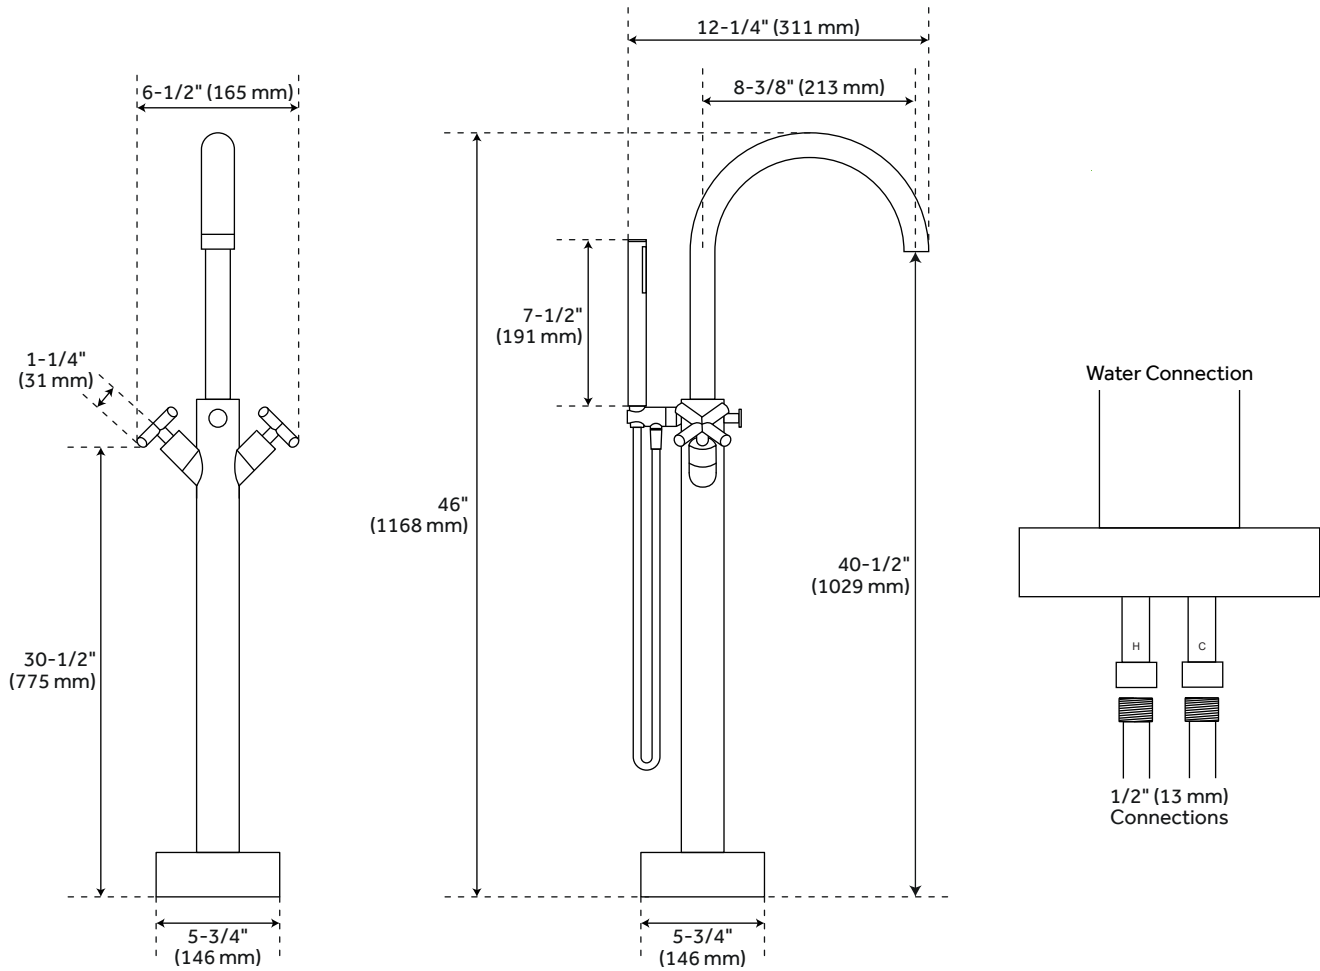

NERIN

GOOSENECK FREESTANDING TUB FAUCET

SKU: 921384

FEATURES

Installation Type: Freestanding
Design: Modern
Faucet Centers: Single-hole
Handle Type: Cross
Features: Gooseneck, Hand Shower Included
Tub Faucet Material: Brass
Hand Shower Style: Modern
Freestanding Design. Mounts to Wood or Tile
Floor with Included Mounting Plate
1/2" NPT Connection Under Floor
Underfloor Access is Required for Proper
Installation. Installation on a Concrete
Slab will Require Cutting and Concrete
Removal

CONTENTS

TUB FAUCET PAGE 2

REVISED 10/22/2020

NERIN

GOOSENECK FREESTANDING TUB FAUCET

SKU: 921384

FEATURES

- Length: 6-1/2"
- Width: 12-1/4"
- Height: 46"
- Height To Spout: 40-1/2"
- Spout Reach: 8-3/8"
- Base Plate Length: 5-3/4"
- Base Plate Width: 5-3/4"
- Hand Shower Hose Length: 66"

PRODUCT IMAGE

All dimensions and specifications are nominal and may vary. Use actual products for accuracy in critical situations.

PAGE 2