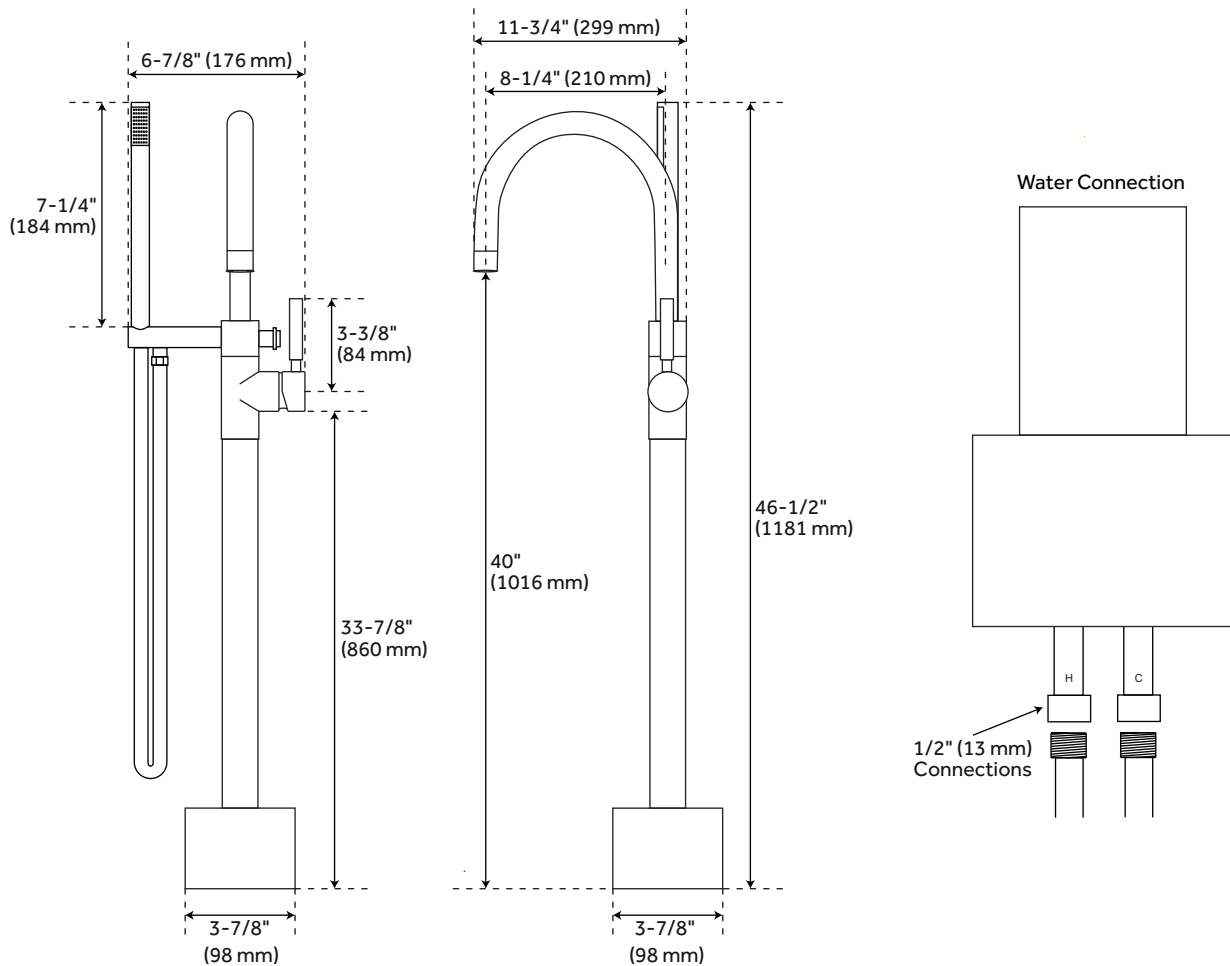

### FEATURES

- Installation Type: Freestanding
- Design: Modern
- Faucet Centers: Single-Hole
- Handle Type: Lever
- Features: Gooseneck, Hand Shower Included
- Tub Faucet Material: Brass
- Hand Shower Style: Modern
- Freestanding Design. Mounts to Wood or Tile Floor with Included Mounting Plate
- 1/2" NPT Connection Under Floor
- Underfloor Access is Required for Proper Installation. Installation on a Concrete Slab Will Require Cutting and Concrete Removal

### CONTENTS

TUB FAUCET ..... PAGE 2

REVISED 04/21/2021

## FREESTANDING TUB FAUCET AND HAND SHOWER

SKU: 921383

Underfloor access is required for proper installation.  
Installation on a concrete slab will require cutting and concrete removal.

### FEATURES

- Length: 6-7/8"
- Width: 11-3/4"
- Height: 46-1/2"
- Height To Spout: 40"
- Spout Reach: 8-1/4"
- Base Plate Length: 5-3/4"
- Base Plate Width: 5-3/4"
- Hand Shower Hose Length: 60"