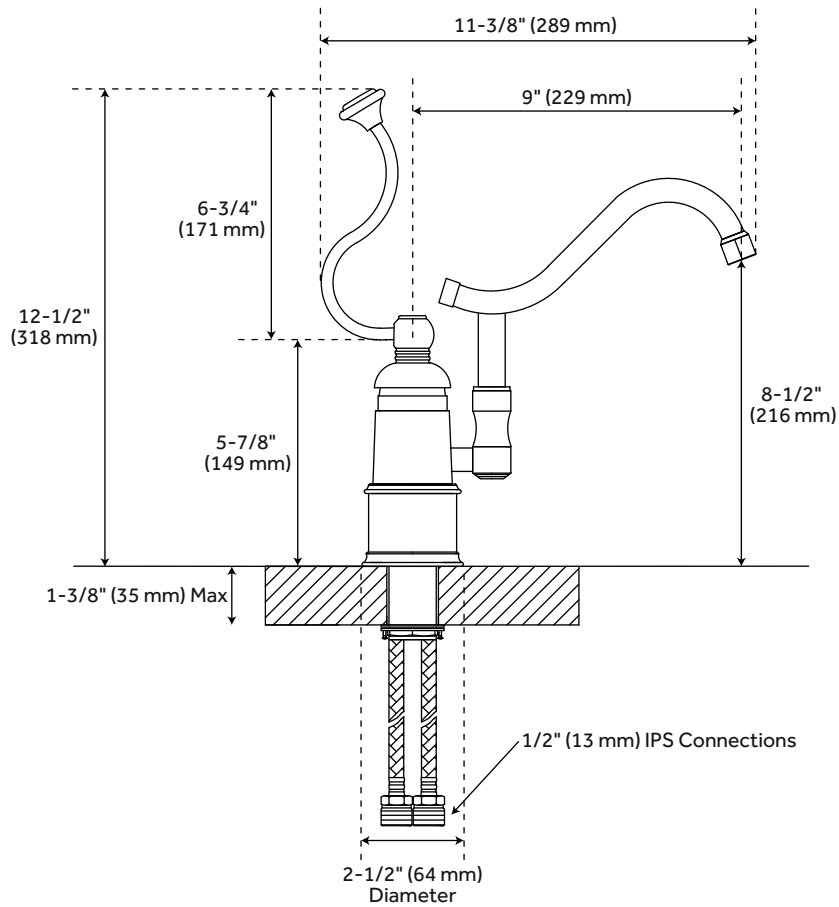

ARLIN

SINGLE-HOLE KITCHEN FAUCET WITH SWIVEL SPOUT

SKU: 921313

FEATURES

Installation Type: Single-Hole
Faucet Holes: 1
Material: Brass
Max. Countertop Thickness: 1-3/8"
Faucet Centers: Single-Hole
Handle Type: Lever
Length: 2-1/2"
Width: 11-3/8"
Height: 12-1/2"
Height To Spout: 8-1/2"
Spout Reach: 9"
Base Plate Length: 2-1/2"
Base Plate Width: 2-1/2"
Handle Length: 6-3/4"
Height to Bottom of Handle: 5-7/8"
IPS: 1/2"
Drain Included: No
Maximum Flow Rate: 1.2 gpm
(gallons per minute)

CODES/STANDARDS

cUPC
NSF/ANSI 61
ASME A112.18.1/CSA B125.1
NSF/ANSI 372

SIGNATURE HARDWARE LIFETIME WARRANTY

See website for warranty information

All product dimensions are nominal.

REVISED 04/01/2019