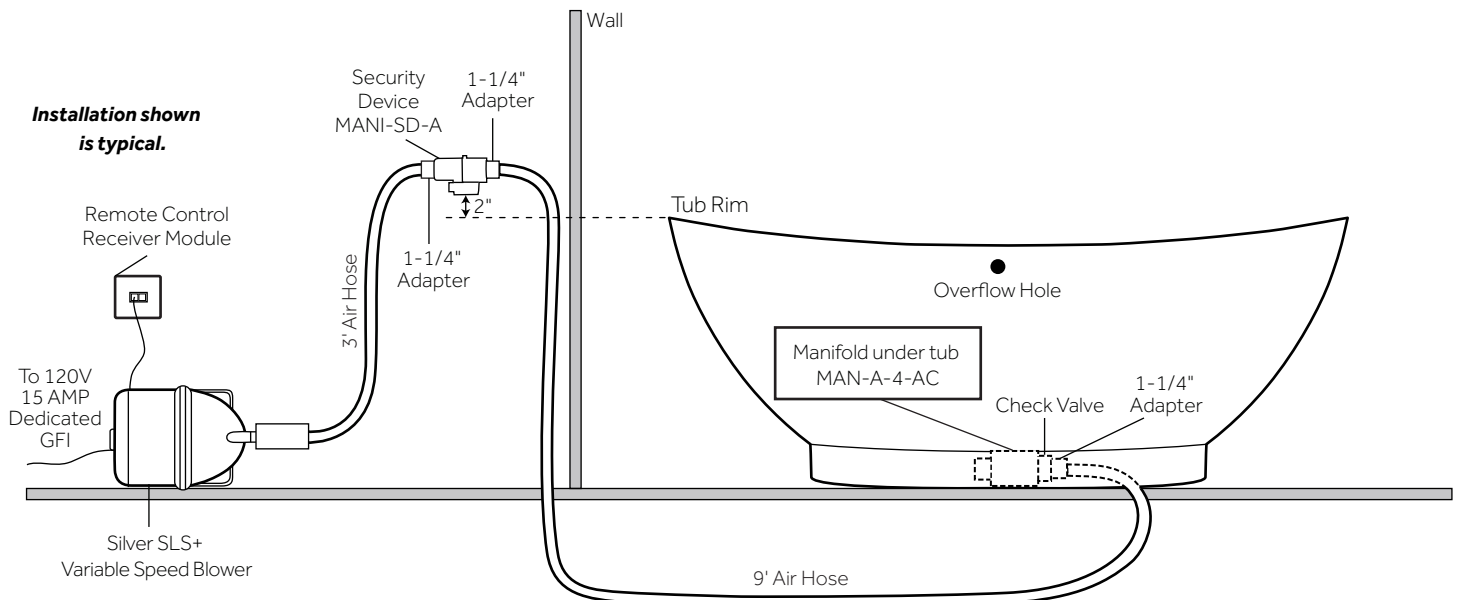

## INSTALLATION

Install blower behind a wall (with an access panel) or in a closet. Blower can also be installed under floor. Ensure the security device, MANI-DS-A, is at least:

- 2" Above the tub rim

Security device and hose can be mounted in wall

## INSIDE OF BATH

- (12) MAXI AIR JETS WITH 24 OPENINGS

ELBOWS FOR AIR JETS

TEES FOR AIR JETS