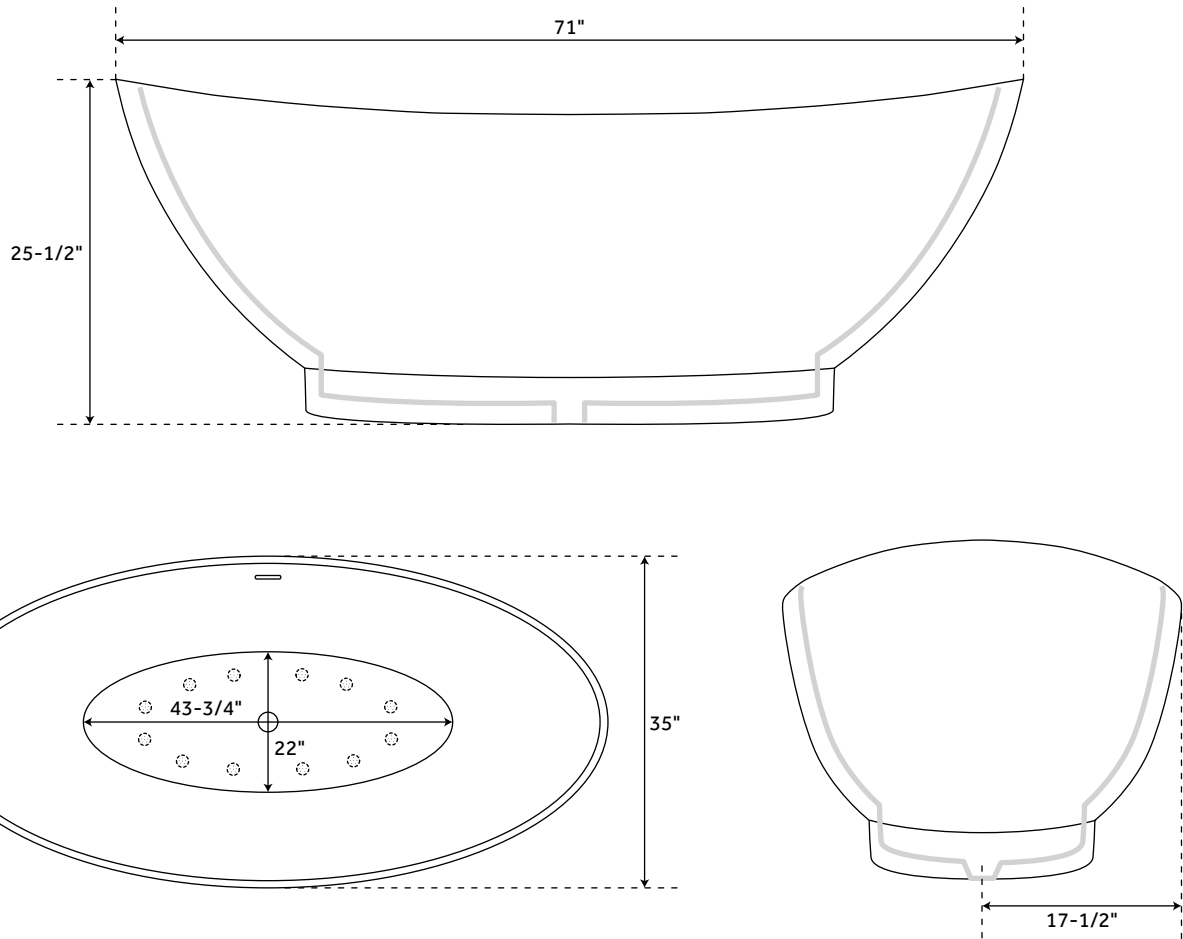

## INSIDE OF BATH

- (12) MAXI AIR JETS WITH 24 OPENINGS

ELBOWS FOR AIR JETS

TEES FOR AIR JETS

## FEATURES

- Length: 71"
- Width: 35"
- Height: 25-1/2"
- Tub Interior Length: 43-3/4"
- Tub Interior Width: 22"
- Water Depth To Overflow: 14-1/2"
- Water Capacity (Gallons): 60
- Tub Weight Uncrated (lbs): 397
- Tub Weight Crated (lbs): 507