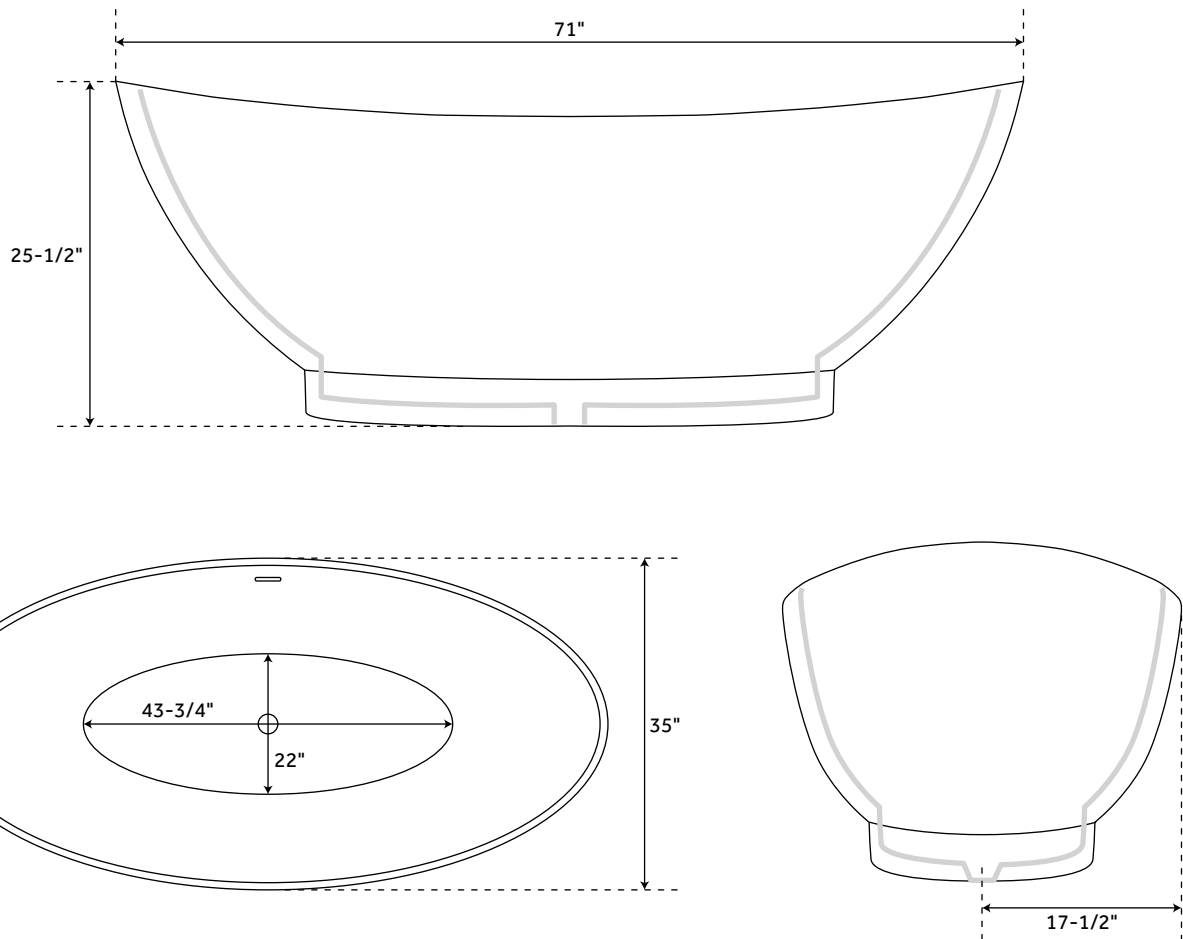

## FEATURES

Design: Modern  
Product Finish: White  
Features: Integral Drain & Overflow  
Overflow Hole: Yes  
Integral Drain & Overflow : Yes  
Shape: Oval  
Material: Resin  
Exterior Treatment: Matte  
Tap Deck: No  
Drain Included: Yes  
Drain Finish: White Powder Coat  
Drain Placement: Center  
Faucet Included: No  
Faucet Drillings: No Drillings  
Built-In Adjusters: Yes  
Air Tub Option: Features 12 Air Jets That  
    Massage and Relax  
Remote Control Works Within 15-Foot  
    Radius and is Designed to Float  
Tub and Air System Come Fully Assembled  
Tub Includes Both Chrome and Matching  
    Resin Pop-Up Drain Caps  
Optional Quick Connect Drop-In Drain Kit  
    Includes:  
Floor Plate, 1-1/2" PVC Pipe, 2" x 1-1/2" Trap  
    Adapters, 1 Brass Threaded, 1 Brass  
    Unthreaded Tailpiece and Plug  
Installs Above Your Subfloor, But Underneath  
    Your Cement Floor or Tile, So You Do  
    Not Need Access Below the Fixture

## FEATURES

Length: 71"  
Width: 35"  
Height: 25-1/2"  
Tub Interior Length: 43-3/4"  
Tub Interior Width: 22"  
Water Depth To Overflow: 14-1/2"  
Water Capacity (Gallons): 60  
Tub Weight Uncrated (lbs): 397  
Tub Weight Crated (lbs): 507

## FEATURES

- Length: 71"
- Width: 35"
- Height: 25-1/2"
- Tub Interior Length: 43-3/4"
- Tub Interior Width: 22"
- Water Depth To Overflow: 14-1/2"
- Water Capacity (Gallons): 60
- Tub Weight Uncrated (lbs): 397
- Tub Weight Crated (lbs): 507