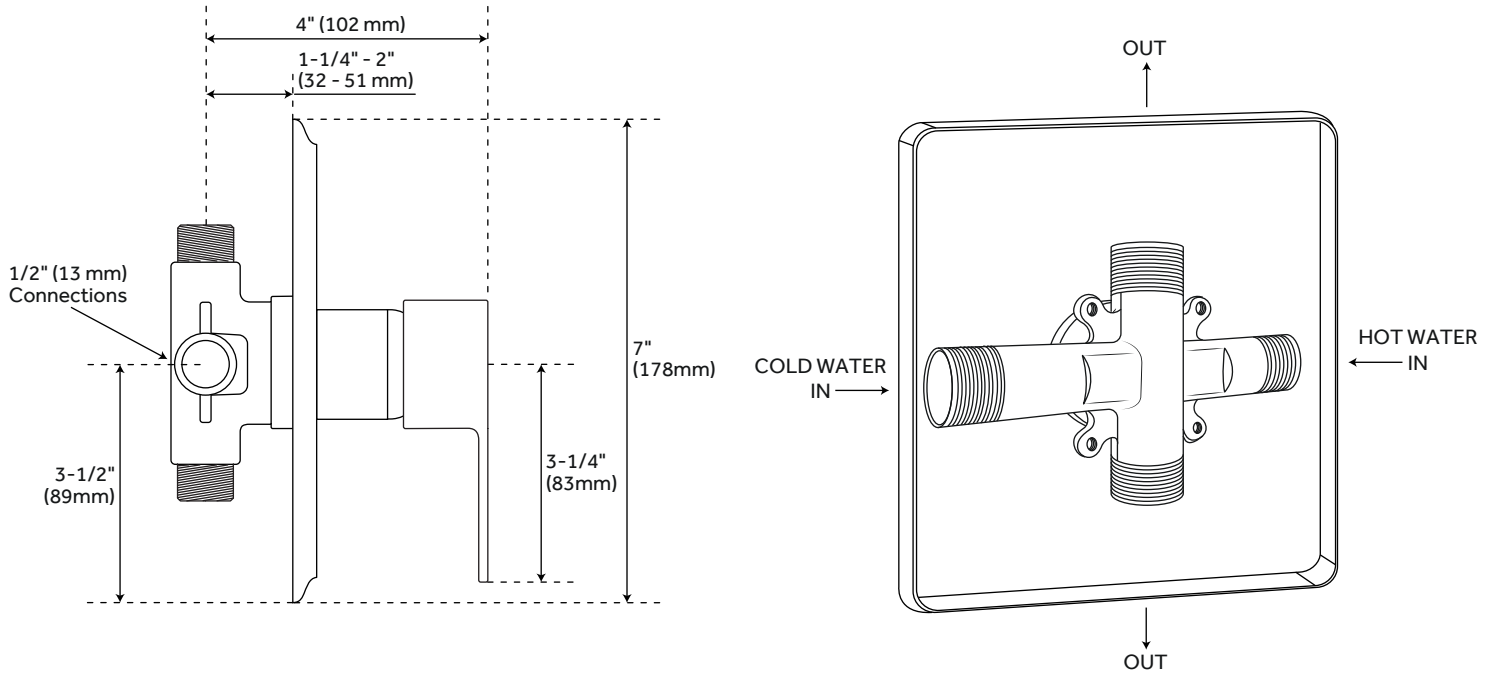

CASEMENT

TUB & SHOWER SET WITH LEVER HANDLE

SKU: 920670

FEATURES

Material: Brass
Design: Modern
Shape: Square
Handle Type: Lever
Features: Pressure-Balanced, Tub Spout Included
Assembly Required: No
Installation Type: Wall Mount
Shower Head Installation Type: Wall
Number of Shower Heads: 1
Shower Arm Included: Yes
Shower Head Faceplate Material: ABS
Shower Head Flow Rate: 2.0 gpm (7.6 l/min) (@ 80 psi)

CONTENTS

| | | |
|------------------|-------|--------|
| SHOWER VALVE | | PAGE 2 |
| WALL SHOWER HEAD | | PAGE 3 |
| TUB SPOUT | | PAGE 4 |

REVISED 03/11/2021

CASEMENT

SHOWER VALVE

SKU: 920670

FEATURES

Length: 7"
Width: 7"
Handle Length: 3-1/4"
IPS: 1/2"

PRODUCT IMAGE

CASEMENT

WALL-MOUNT RAINFALL SHOWER HEAD

SKU: 920670

FEATURES

- Shower Head Length: 4"
- Shower Head Width: 4"
- Shower Head Height: 2-1/4"
- Shower Arm Extension: 6"
- Base Plate Diameter: 2-1/2"
- IPS: 1/2"

PRODUCT IMAGE

All dimensions and specifications are nominal and may vary. Use actual products for accuracy in critical situations.

PAGE 3

CASEMENT

TUB SPOUT

SKU: 920670

FEATURES

Length: 5-1/2"
Width: 2-3/4"
Base Plate Height: 2-3/4"
Base Plate Width: 2-3/4"
Spout Reach: 4-7/8"
Height to Spout: 1"
IPS: 1/2"