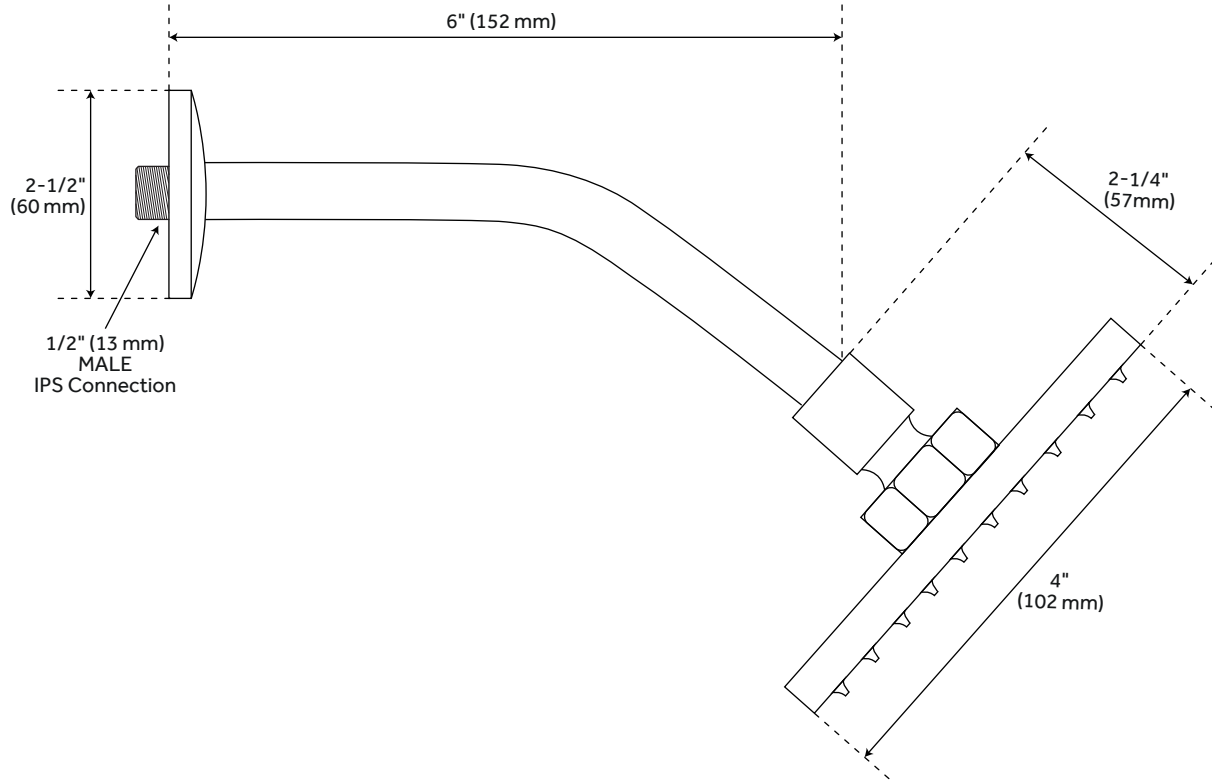

CASEMENT

TUB & SHOWER SET WITH LEVER HANDLE

SKU: 920670

FEATURES

Material: Brass
Design: Modern
Shape: Square
Handle Type: Lever
Features: Pressure-Balanced, Tub Spout Included
Assembly Required: No
Installation Type: Wall Mount
Shower Head Installation Type: Wall
Number of Shower Heads: 1
Shower Arm Included: Yes
Shower Head Faceplate Material: ABS
Shower Head Flow Rate: 2.0 gpm (7.6 l/min) (@ 80 psi)

CONTENTS

| | | |
|------------------|-------|--------|
| SHOWER VALVE | | PAGE 2 |
| WALL SHOWER HEAD | | PAGE 3 |
| TUB SPOUT | | PAGE 4 |

REVISED 03/11/2021

CASEMENT

SHOWER VALVE

SKU: 920670

FEATURES

Length: 7"
Width: 7"
Handle Length: 3-1/4"
IPS: 1/2"

PRODUCT IMAGE

CASEMENT

WALL-MOUNT RAINFALL SHOWER HEAD

SKU: 920670

FEATURES

- Shower Head Length: 4"
- Shower Head Width: 4"
- Shower Head Height: 2-1/4"
- Shower Arm Extension: 6"
- Base Plate Diameter: 2-1/2"
- IPS: 1/2"

PRODUCT IMAGE

All dimensions and specifications are nominal and may vary. Use actual products for accuracy in critical situations.

PAGE 3

CASEMENT

TUB SPOUT

SKU: 920670

FEATURES

Length: 5-1/2"
Width: 2-3/4"
Base Plate Height: 2-3/4"
Base Plate Width: 2-3/4"
Spout Reach: 4-7/8"
Height to Spout: 1"
IPS: 1/2"