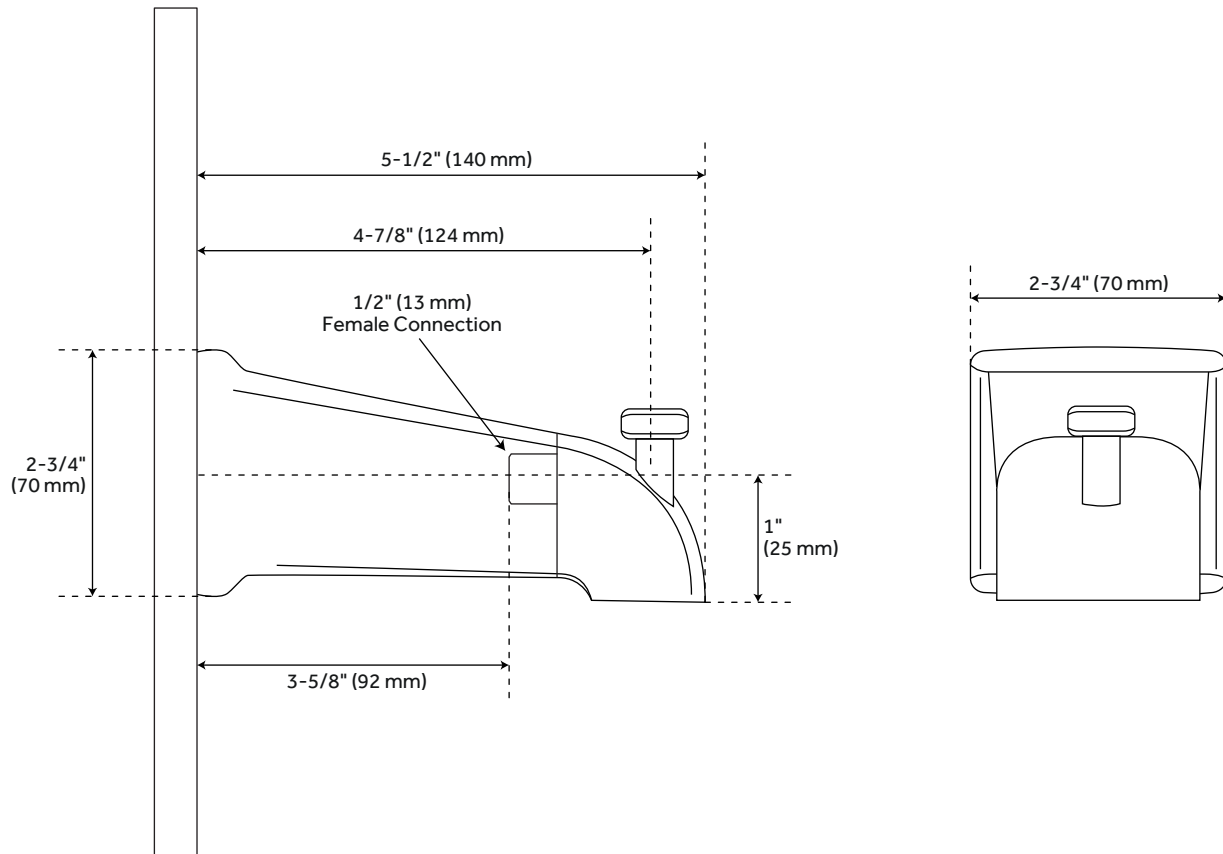

CASEMENT

TUB & SHOWER SET WITH LEVER HANDLE

SKU: 920670

FEATURES

Material: Brass
Design: Modern
Shape: Square
Handle Type: Lever
Features: Pressure-Balanced, Tub Spout Included
Assembly Required: No
Installation Type: Wall Mount
Shower Head Installation Type: Wall
Number of Shower Heads: 1
Shower Arm Included: Yes
Shower Head Faceplate Material: ABS
Shower Head Flow Rate: 2.0 gpm (7.6 l/min) (@ 80 psi)

CONTENTS

| | | |
|------------------|-------|--------|
| SHOWER VALVE | | PAGE 2 |
| WALL SHOWER HEAD | | PAGE 3 |
| TUB SPOUT | | PAGE 4 |

REVISED 03/11/2021

CASEMENT

SHOWER VALVE

SKU: 920670

FEATURES

Length: 7"
Width: 7"
Handle Length: 3-1/4"
IPS: 1/2"

PRODUCT IMAGE

CASEMENT

WALL-MOUNT RAINFALL SHOWER HEAD

SKU: 920670

FEATURES

- Shower Head Length: 4"
- Shower Head Width: 4"
- Shower Head Height: 2-1/4"
- Shower Arm Extension: 6"
- Base Plate Diameter: 2-1/2"
- IPS: 1/2"

PRODUCT IMAGE

All dimensions and specifications are nominal and may vary. Use actual products for accuracy in critical situations.

PAGE 3

CASEMENT

TUB SPOUT

SKU: 920670

FEATURES

Length: 5-1/2"
Width: 2-3/4"
Base Plate Height: 2-3/4"
Base Plate Width: 2-3/4"
Spout Reach: 4-7/8"
Height to Spout: 1"
IPS: 1/2"