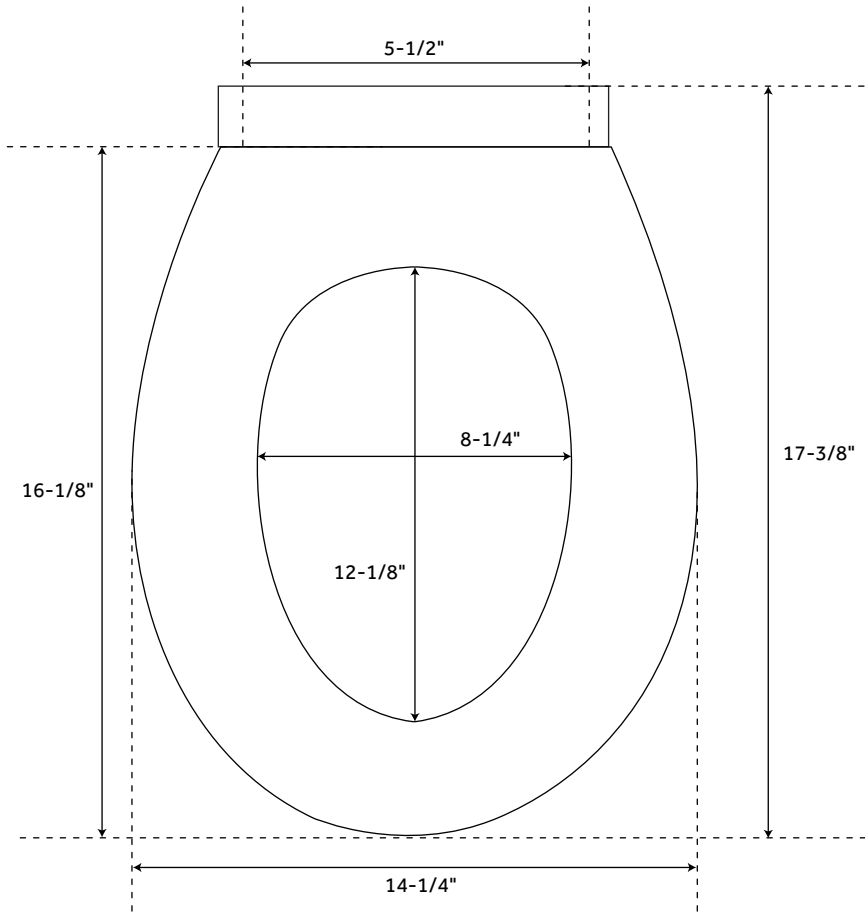

ELONGATED

SELF-CLOSING TOILET SEAT - WHITE

SKU: 920384

FEATURES

Material: Plastic
Bowl Shape: Elongated
Length: 14-1/4"
Width: 17-3/8"
Height: 2-1/4"

SIGNATURE HARDWARE LIFETIME WARRANTY

See website for warranty information

All dimensions and specifications are nominal and may vary. Use actual products for accuracy in critical situations.

REVISED 02/26/2020
CODE: SHTSEC2000WH