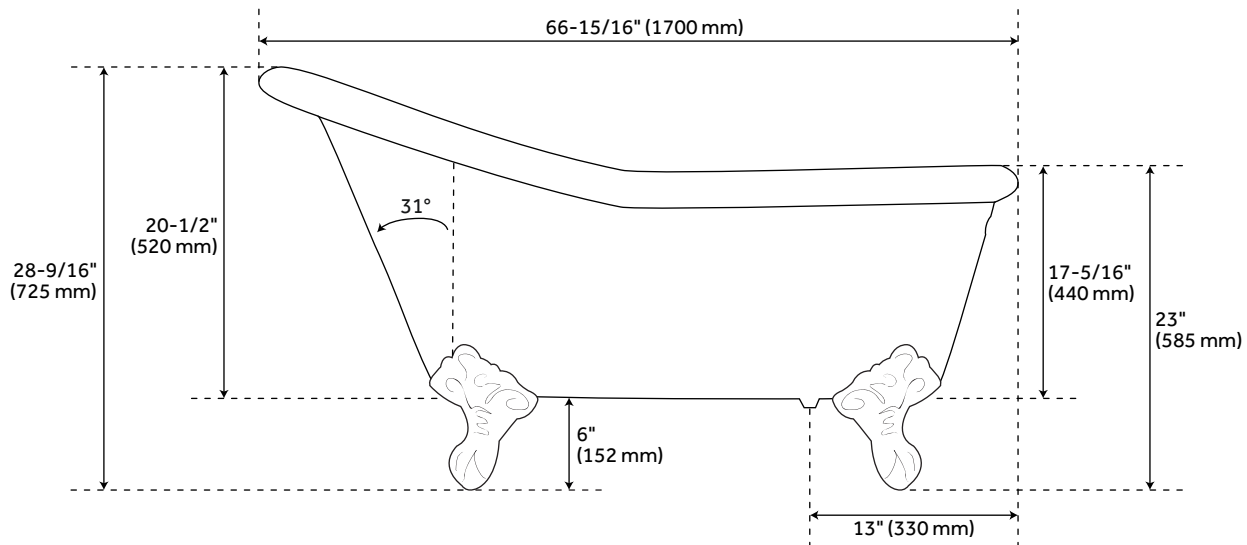

### FEATURES

Design: Traditional  
Product Finish: White  
Overflow Hole: Yes  
Shape: Specialty  
Material: Cast Iron  
Interior Treatment: White Porcelain Enamel  
Feet Type: Imperial  
Feet Material: Cast Iron  
Tap Deck: No  
Drain Included: Optional  
Drain Placement: End  
Faucet Included: No  
Built-In Adjusters: Yes  
Overflow Option: Includes Extended Pop-Up  
Drain with Swivel Head  
Choose a Standard or Daisy Wheel Overflow,  
Which Remain Open to Allow Water  
Into the Drain, or the Press-and-Seal  
Overflow, Which Can be Closed for  
Additional Water Depth

### CONTENTS

67" TUB ..... PAGE 2

REVISED 07/27/2020

### FEATURES

- Length: 66-15/16"
- Width: 31-1/8"
- Height: 28-9/16"
- Tub Interior Length: 47-1/4"
- Tub Interior Width: 17-3/4"
- Water Depth To Overflow: 13"
- Water Depth To Rim: 16-15/16"
- Water Capacity (Gallons): 35
- Tub Weight Uncrated (lbs): 300
- Tub Weight Crated (lbs): 410