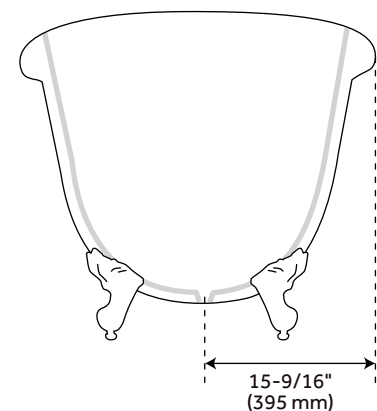

### FEATURES

Design: Traditional  
Product Finish: White  
Overflow Hole: Yes  
Shape: Specialty  
Material: Cast Iron  
Interior Treatment: White Porcelain Enamel  
Feet Type: Imperial  
Feet Material: Cast Iron  
Tap Deck: No  
Drain Included: Optional  
Drain Placement: End  
Faucet Included: No  
Built-In Adjusters: Yes  
Overflow Option: Includes Extended Pop-Up  
Drain with Swivel Head  
Choose a Standard or Daisy Wheel Overflow,  
Which Remain Open to Allow Water  
Into the Drain, or the Press-and-Seal  
Overflow, Which Can be Closed for  
Additional Water Depth

### CONTENTS

67" TUB ..... PAGE 2

REVISED 07/27/2020

### FEATURES

- Length: 66-15/16"
- Width: 31-1/8"
- Height: 28-9/16"
- Tub Interior Length: 47-1/4"
- Tub Interior Width: 17-3/4"
- Water Depth To Overflow: 13"
- Water Depth To Rim: 16-15/16"
- Water Capacity (Gallons): 35
- Tub Weight Uncrated (lbs): 300
- Tub Weight Crated (lbs): 410