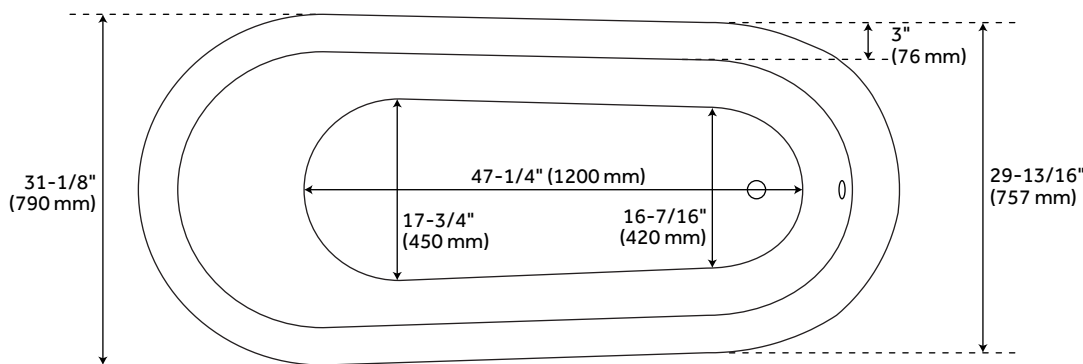

### FEATURES

Design: Traditional  
Product Finish: White  
Overflow Hole: Yes  
Shape: Specialty  
Material: Cast Iron  
Interior Treatment: White Porcelain Enamel  
Feet Type: Imperial  
Feet Material: Cast Iron  
Tap Deck: No  
Drain Included: Optional  
Drain Placement: End  
Faucet Included: No  
Built-In Adjusters: Yes  
Overflow Option: Includes Extended Pop-Up  
Drain with Swivel Head  
Choose a Standard or Daisy Wheel Overflow,  
Which Remain Open to Allow Water  
Into the Drain, or the Press-and-Seal  
Overflow, Which Can be Closed for  
Additional Water Depth

### CONTENTS

67" TUB ..... PAGE 2

REVISED 07/27/2020

### FEATURES

- Length: 66-15/16"
- Width: 31-1/8"
- Height: 28-9/16"
- Tub Interior Length: 47-1/4"
- Tub Interior Width: 17-3/4"
- Water Depth To Overflow: 13"
- Water Depth To Rim: 16-15/16"
- Water Capacity (Gallons): 35
- Tub Weight Uncrated (lbs): 300
- Tub Weight Crated (lbs): 410