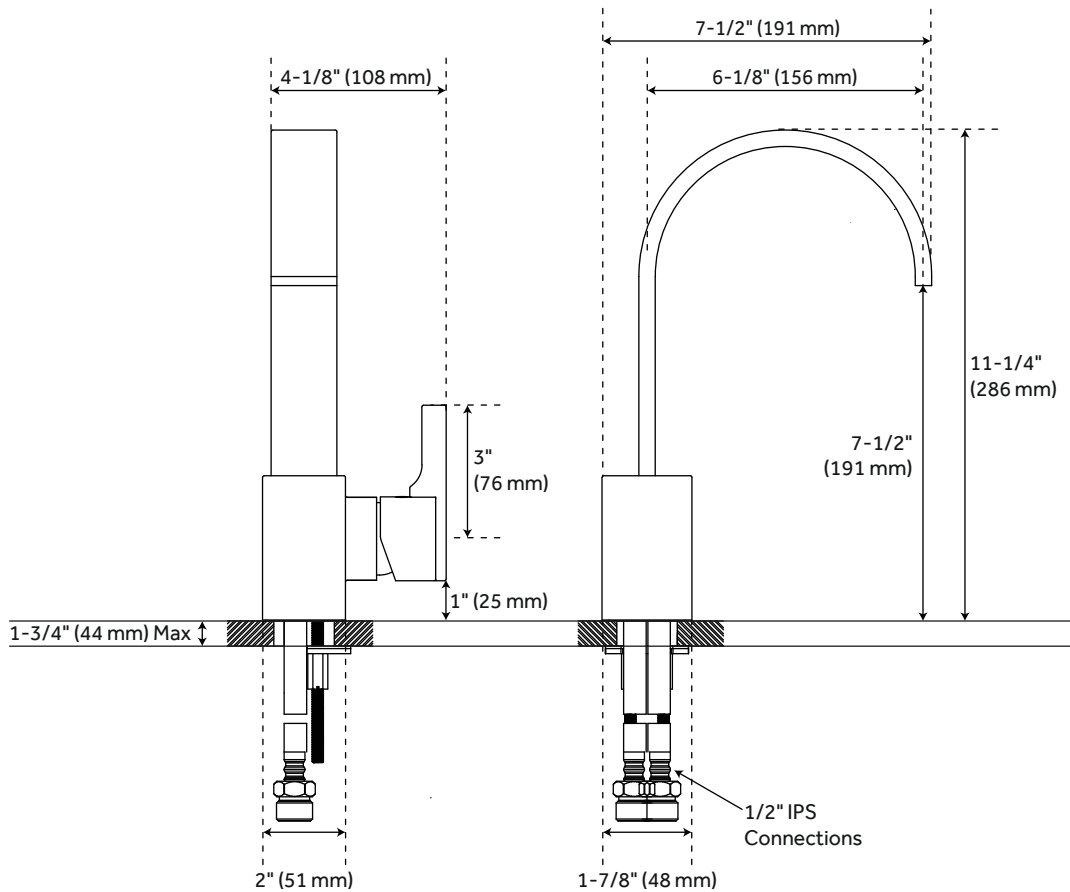

ULTRA

SINGLE-HOLE BATHROOM FAUCET

SKU: 920348

FEATURES

- Installation Type: Single-Hole
- Handle Type: Lever
- Overflow Hole: Yes
- Design: Modern
- Faucet Material: Brass
- Ceramic Disc Cartridges: Yes
- Hot And Cold Indicators: No
- Drain Included: Yes
- Drain is Compatible With Sinks
That Have an Overflow Hole

CONTENTS

FAUCET PAGE 2

REVISED 05/04/2021

ULTRA

SINGLE-HOLE BATHROOM FAUCET

SKU: 920348

FEATURES

- Max. Countertop Thickness: 1-3/4"
- Length: 4-1/8"
- Width: 7-1/2"
- Height: 11-1/4"
- Height to Spout: 7-1/2"
- Spout Reach: 6-1/8"
- Base Plate Length: 2"
- Base Plate Width: 1-7/8"
- Handle Length: 3"
- Height to Bottom of Handle: 1"
- IPS: 1/2"
- Fits Drain Hole Size: 1-1/2"
- Maximum Flow Rate:
 - 1.2 gpm (gallons per minute)

CODES/STANDARDS

- cUPC
- NSF/ANSI 61
- NSF/ANSI 372
- ASME A112.18.1/CSA B125.1
- CEC Listed
- WaterSense

PRODUCT IMAGE