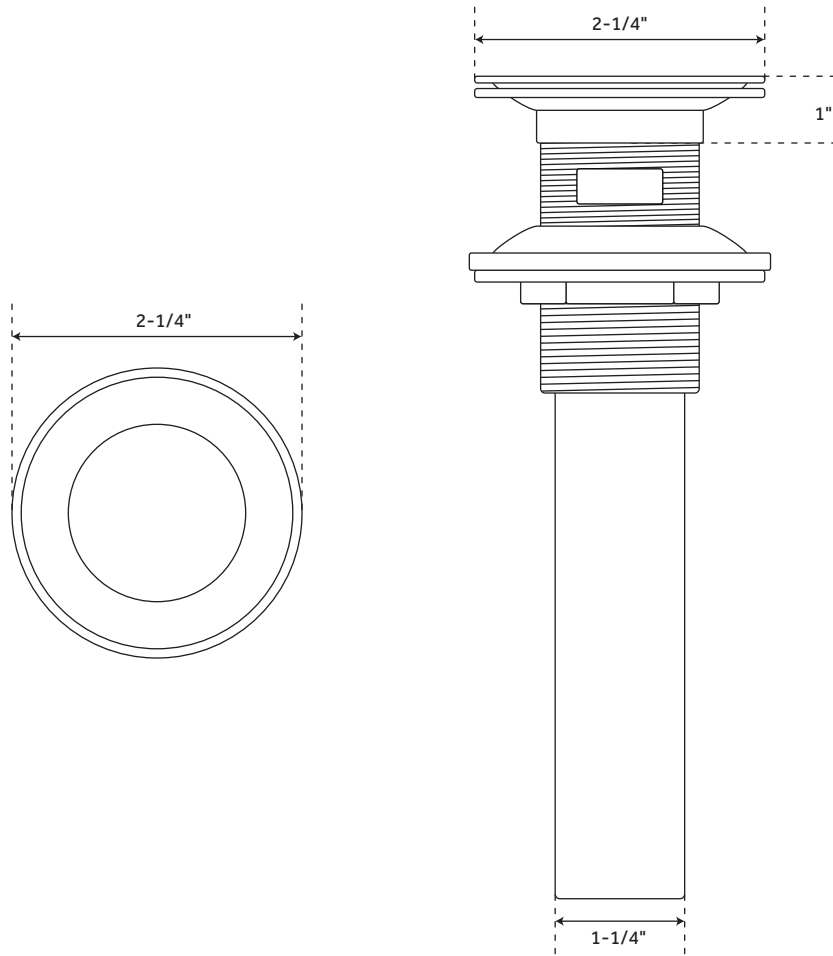

ULTRA

SINGLE-HOLE BATHROOM FAUCET

SKU: 920348

FEATURES

- Max. Countertop Thickness: 1-3/4"
- Length: 4-1/8"
- Width: 7-1/2"
- Height: 11-1/4"
- Height To Spout: 7-1/2"
- Spout Reach: 6-1/8"
- Base Plate Length: 2"
- Base Plate Width: 1-7/8"
- Handle Length: 4"
- Height to Bottom of Handle: 1"
- IPS: 1/2"
- Drain Included: Yes
- Overflow Hole: Yes
- Drain Size: 1-1/2"
- Maximum Flow Rate: 1.2 gpm (gallons per minute)

CODES/STANDARDS

- cUPC
- NSF/ANSI 61
- NSF/ANSI 372
- ASME A112.18.1/CSA B125.1
- CEC Listed
- WaterSense

PRODUCT IMAGE

All dimensions and specifications are nominal and may vary. Use actual products for accuracy in critical situations.

REVISED 09/28/2021

POP-UP

BATHROOM DRAIN - 1-1/2"

WITH OVERFLOW

FEATURES

- Material: Brass
- Fits Drain Hole Size: 1-1/2"
- Made Of Solid Brass
- Completely Finished With Plated Parts
- Fits Standard Sinks With 1-1/2" Drain Holes
- 1-1/4" Tailpiece
- Overflow Hole: Yes