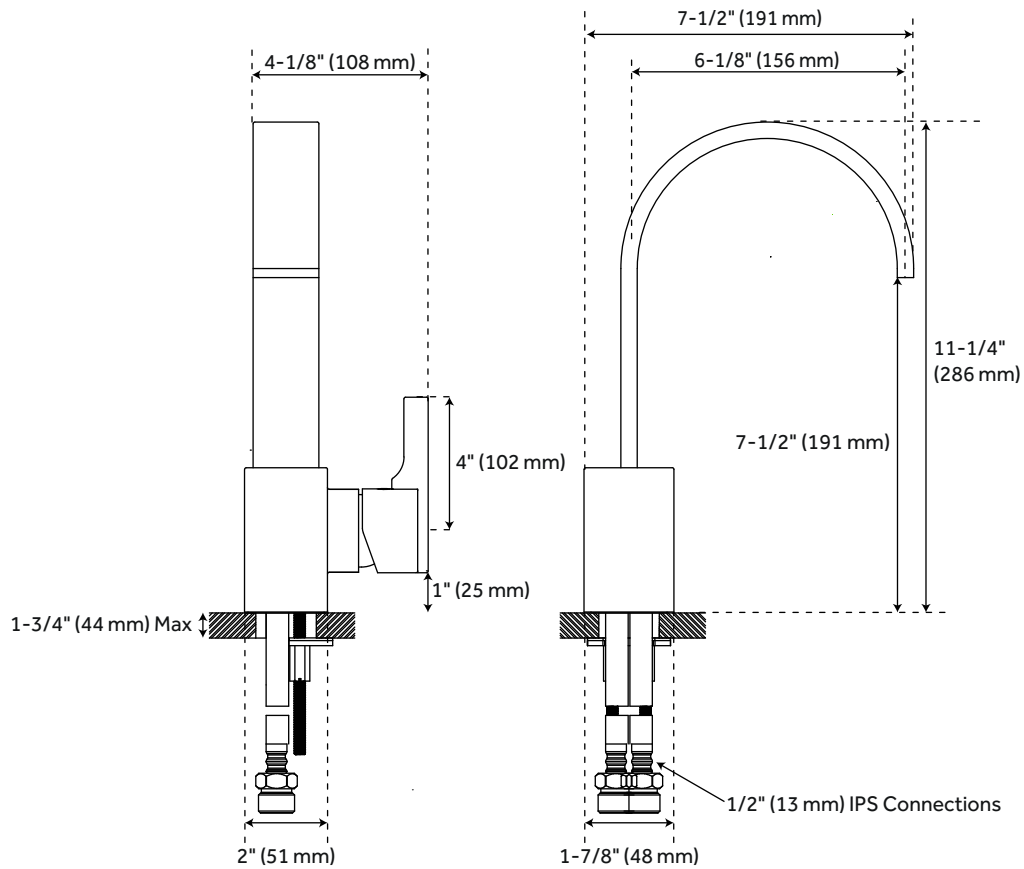

ULTRA

SINGLE-HOLE BATHROOM FAUCET

SKU: 920348

FEATURES

- Max. Countertop Thickness: 1-3/4"
- Length: 4-1/8"
- Width: 7-1/2"
- Height: 11-1/4"
- Height To Spout: 7-1/2"
- Spout Reach: 6-1/8"
- Base Plate Length: 2"
- Base Plate Width: 1-7/8"
- Handle Length: 4"
- Height to Bottom of Handle: 1"
- IPS: 1/2"
- Drain Included: Yes
- Overflow Hole: Yes
- Drain Size: 1-1/2"
- Maximum Flow Rate: 1.2 gpm (gallons per minute)

CODES/STANDARDS

- cUPC
- NSF/ANSI 61
- NSF/ANSI 372
- ASME A112.18.1/CSA B125.1
- CEC Listed
- WaterSense

PRODUCT IMAGE

All dimensions and specifications are nominal and may vary. Use actual products for accuracy in critical situations.

REVISED 09/28/2021

POP-UP

BATHROOM DRAIN - 1-1/2"

WITH OVERFLOW

FEATURES

- Material: Brass
- Fits Drain Hole Size: 1-1/2"
- Made Of Solid Brass
- Completely Finished With Plated Parts
- Fits Standard Sinks With 1-1/2" Drain Holes
- 1-1/4" Tailpiece
- Overflow Hole: Yes

PRODUCT IMAGE

All dimensions and specifications are nominal and may vary. Use actual products for accuracy in critical situations.

REVISED 09/28/2021